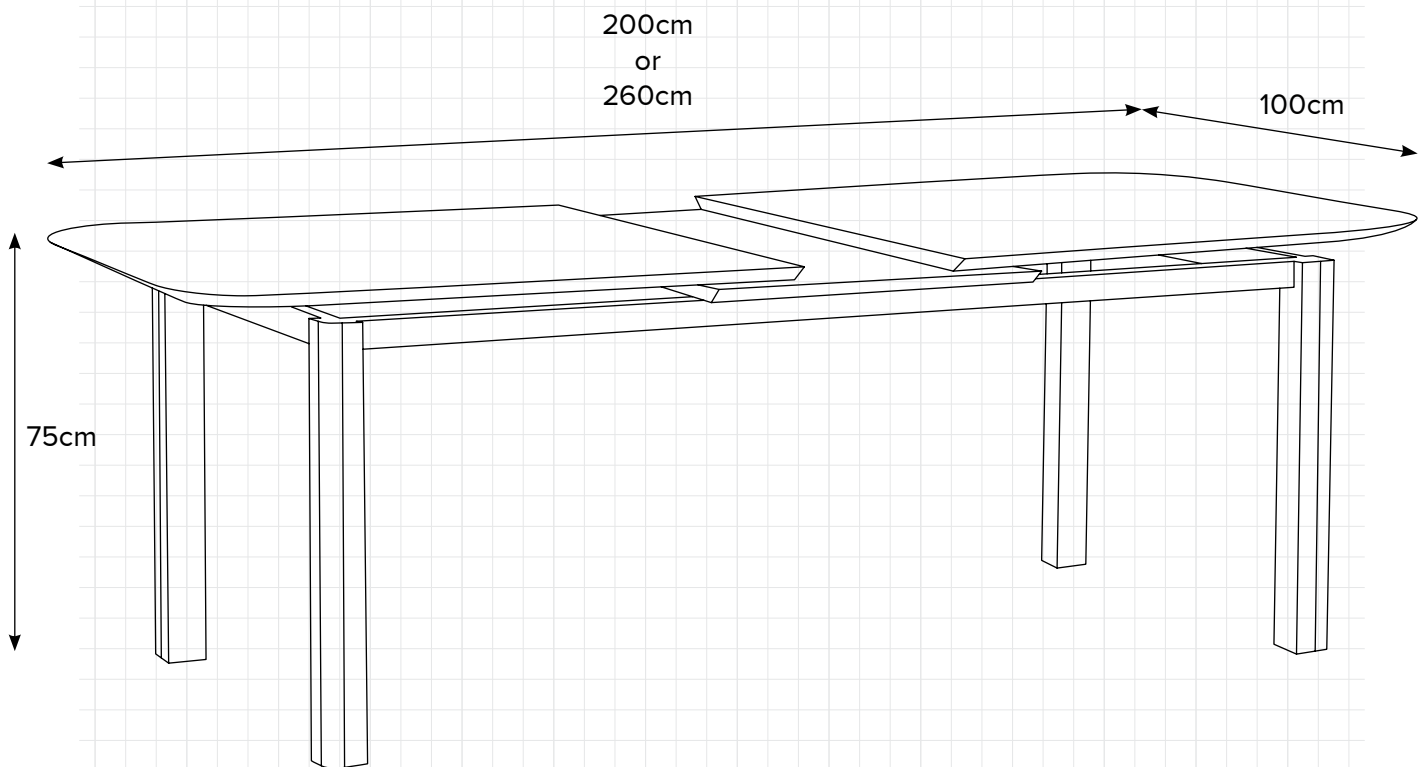

## HAURAKI: EXTENSION TABLE

- Beautiful extension table that extends and compacts between 200cm and 260cm in one movement
- Sintered Stone top with rounded corners, A Grade Teak accents and Aluminium framing
- Plastic feet to not mark the deck, or rust
- Matte Black or Matte White with the teak, and the one movement extension makes this an ideal dining option
- Available in White or other colours, just ask
- 100% Outdoor furniture – 100% of the year
- Pair with our Dining Chair range for the full setup