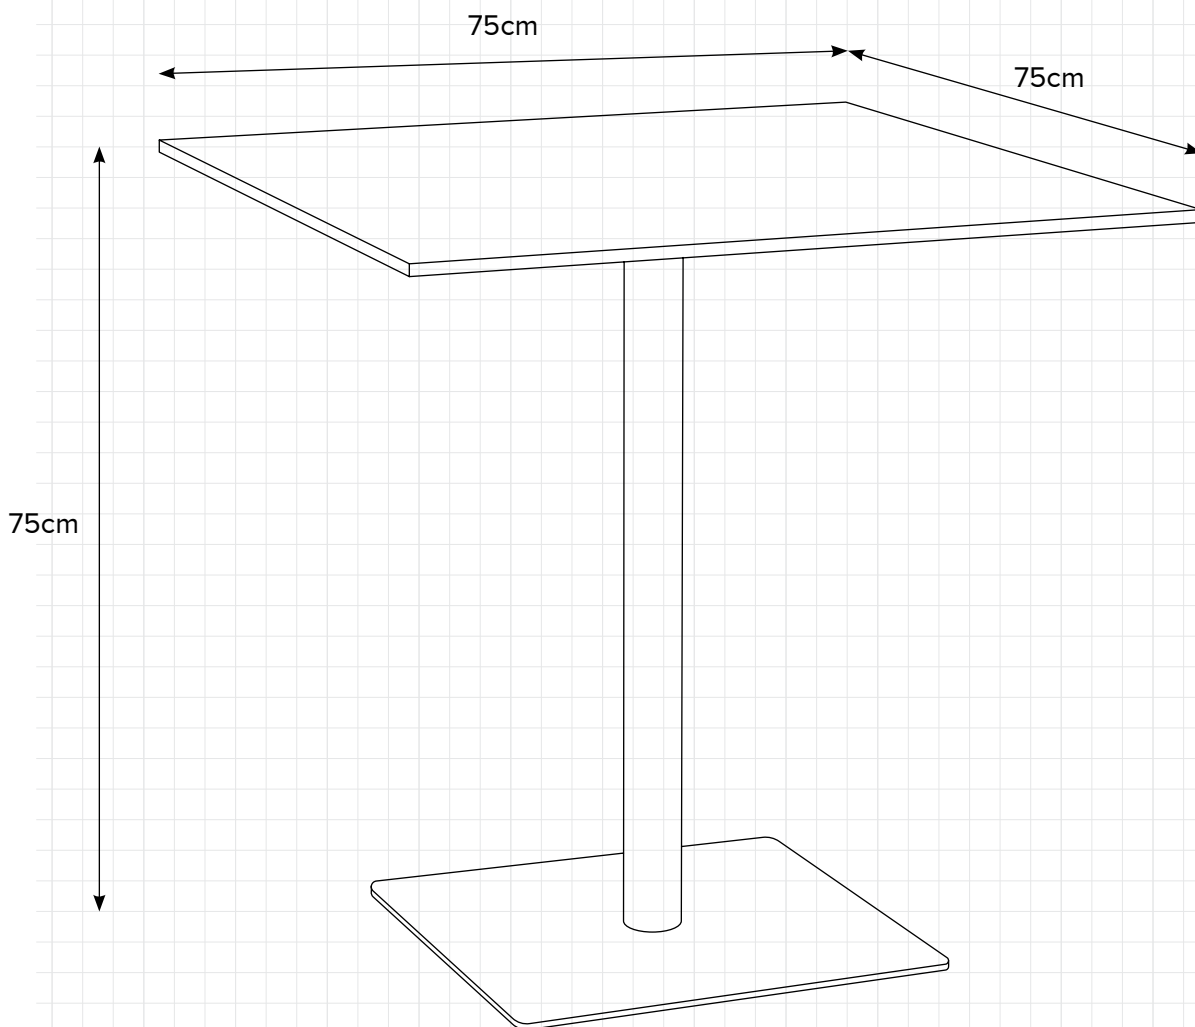

BLUFF

HPL TABLE - SQUARE

 DESIGN
CONCEPTS

PREMIUM OUTDOOR FURNITURE

BLUFF HPL - SQUARE

- Perfect smaller bistro table for apartment or smaller spaces
- HPL laminate top is super durable in all weather outdoors
- Guaranteed Outdoors for 10 years including any fade or deterioration issues
- Matte Black or Matte White Aluminium framing
- Custom colours available, please enquire
- 100% Outdoor furniture – 100% of the year