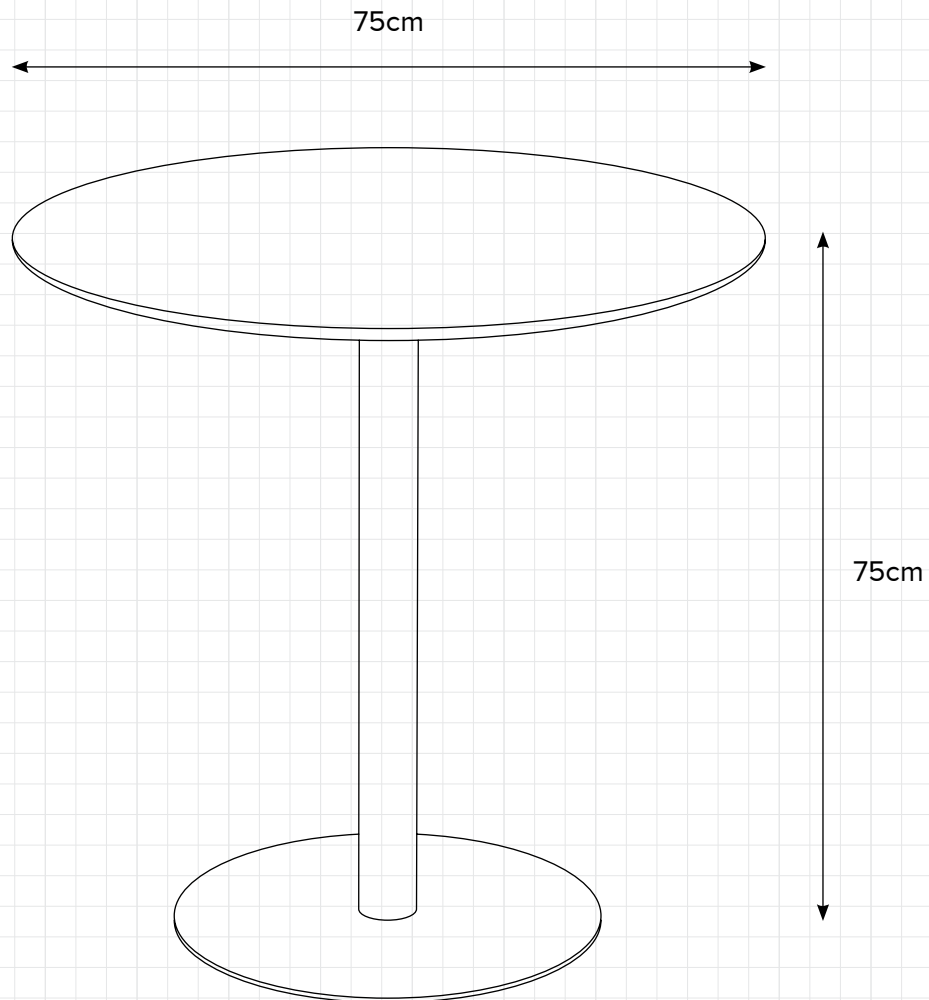

BLUFF

TABLE - ROUND

 DESIGN
CONCEPTS

PREMIUM OUTDOOR FURNITURE

BLUFF - ROUND

- Perfect smaller bistro table for apartment or smaller spaces
- Made completely of Aluminium, so no rust
- Matte Black or Matte White Aluminium framing
- Custom colours available, please enquire
- 100% Outdoor furniture – 100% of the year