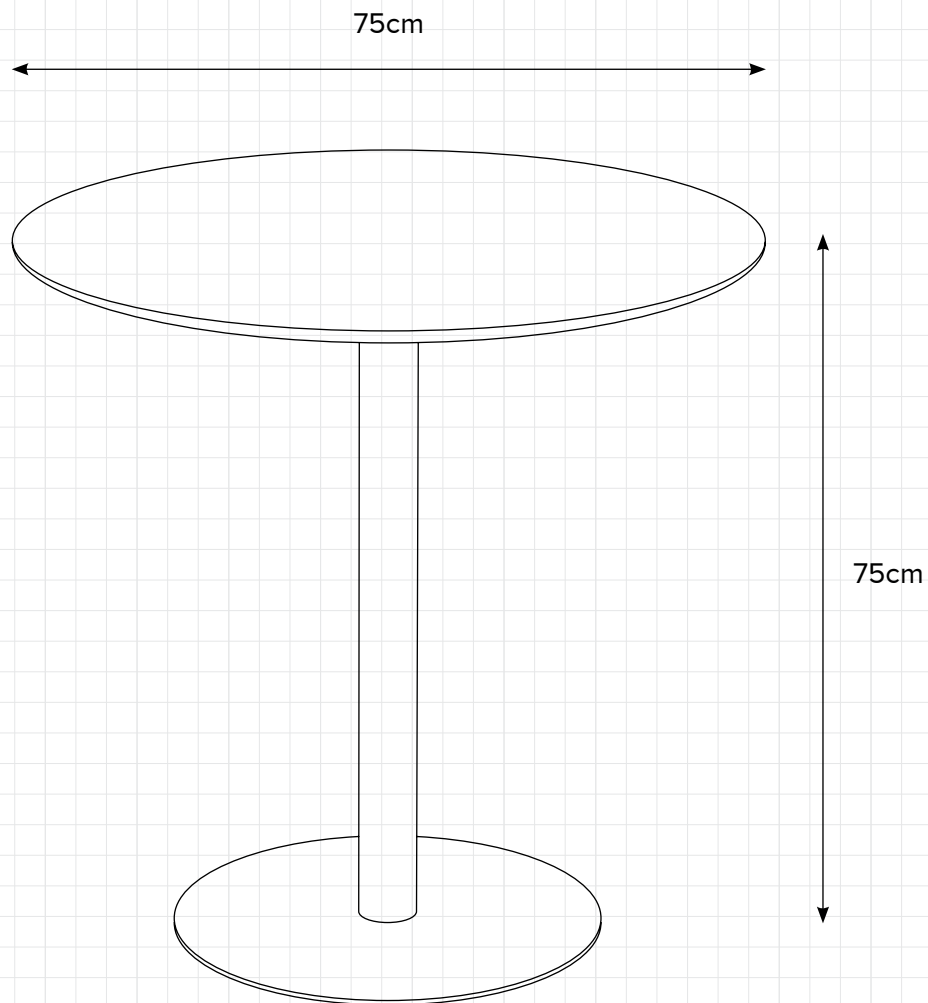

# BLUFF

HPL TABLE - ROUND

 DESIGN  
CONCEPTS

PREMIUM OUTDOOR FURNITURE

## BLUFF HPL - ROUND

- Perfect smaller bistro table for apartment or smaller spaces
- HPL laminate top is super durable in all weather outdoors
- Guaranteed Outdoors for 10 years including any fade or deterioration issues
- Matte Black or Matte White Aluminium framing
- Custom colours available, please enquire
- 100% Outdoor furniture – 100% of the year