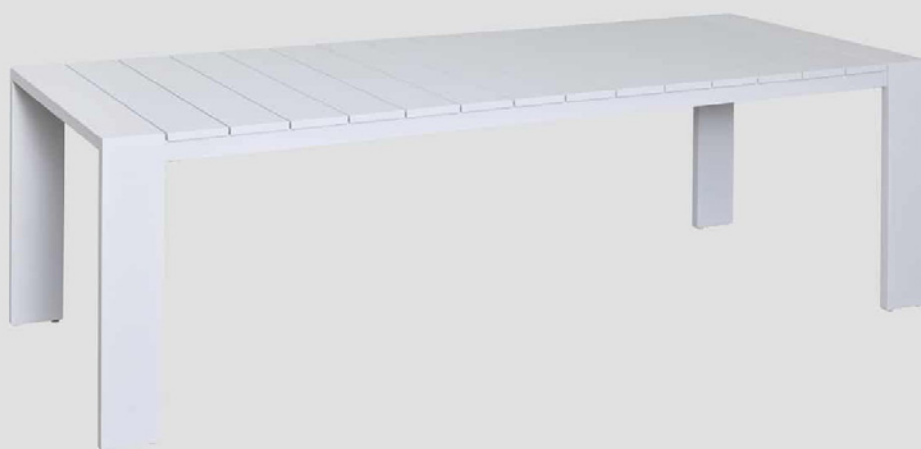

WAIHEKE

TABLE

 DESIGN
CONCEPTS

PREMIUM OUTDOOR FURNITURE

WAIHEKE

- Super robust, sturdy and beautiful Dining table
- Full Marine Grade Aluminium – No rust guaranteed
- Pair up with our Dining Chairs for the perfect combo
- Available in Matte Black and Matte White
- Plastic feet, to protect your deck from marks
- 100% Outdoor furniture – 100% of the year