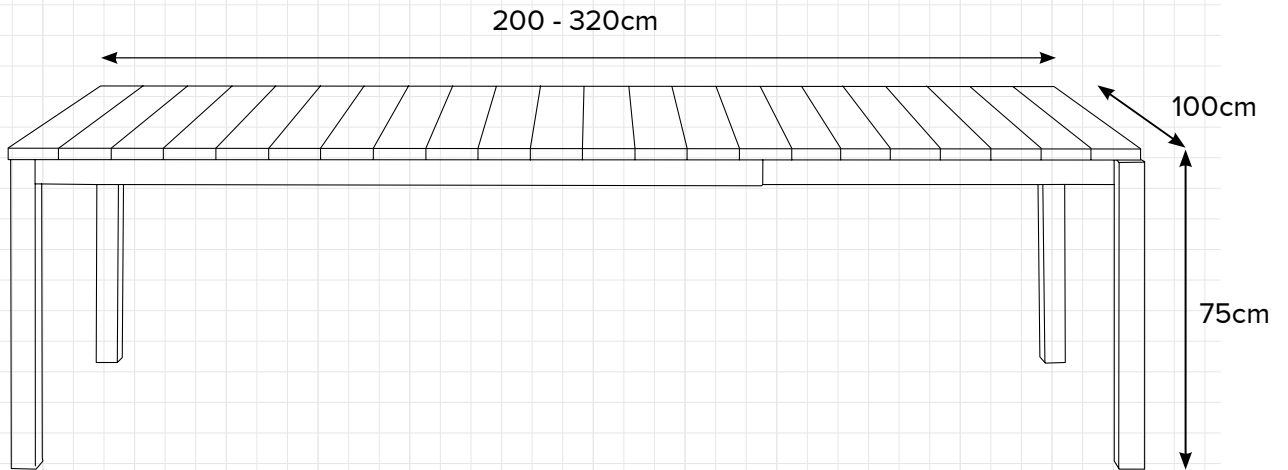

AVON

EXTENSION TABLE

DESIGN
CONCEPTS

PREMIUM OUTDOOR FURNITURE

AVON: EXTENSION TABLE

- Beautiful quality and look with A grade teak top that extends with superior functionality
- Extendable to 2m, 2.6m or 3.2m positions
- Simple clean lines make this table impressive
- Roller Wheel mechanism for smooth extending function
- Plastic feet, so as to not mark that deck
- Choose from Black or White to match the other furniture