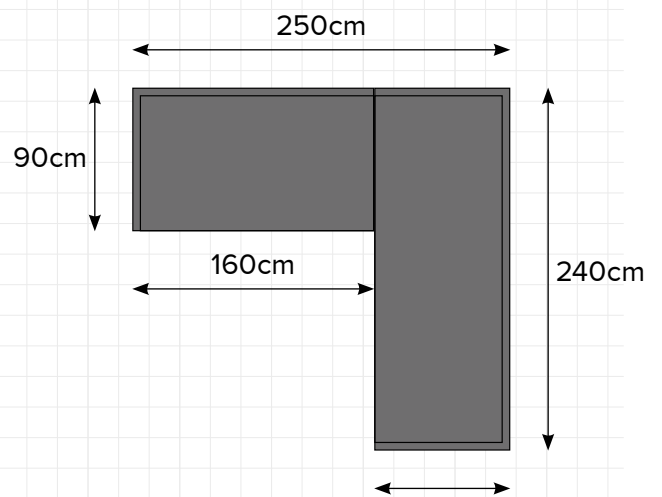

MAHURANGI

SMALL CORNER - WHITE

 DESIGN
CONCEPTS

PREMIUM OUTDOOR FURNITURE

MAHURANGI: SMALL CORNER

LEFT HAND CONFIGURATION

RIGHT HAND CONFIGURATION

VISIT OUR STORE