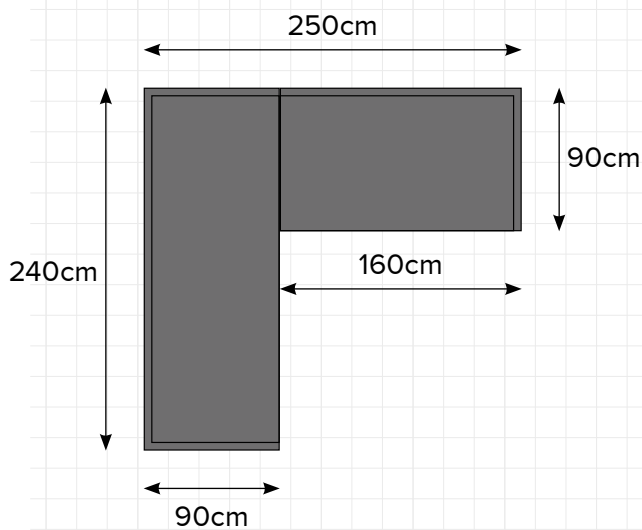

MAHURANGI

SMALL CORNER - WHITE

 DESIGN
CONCEPTS

PREMIUM OUTDOOR FURNITURE

MAHURANGI: SMALL CORNER

LEFT HAND CONFIGURATION

RIGHT HAND CONFIGURATION

VISIT OUR STORE