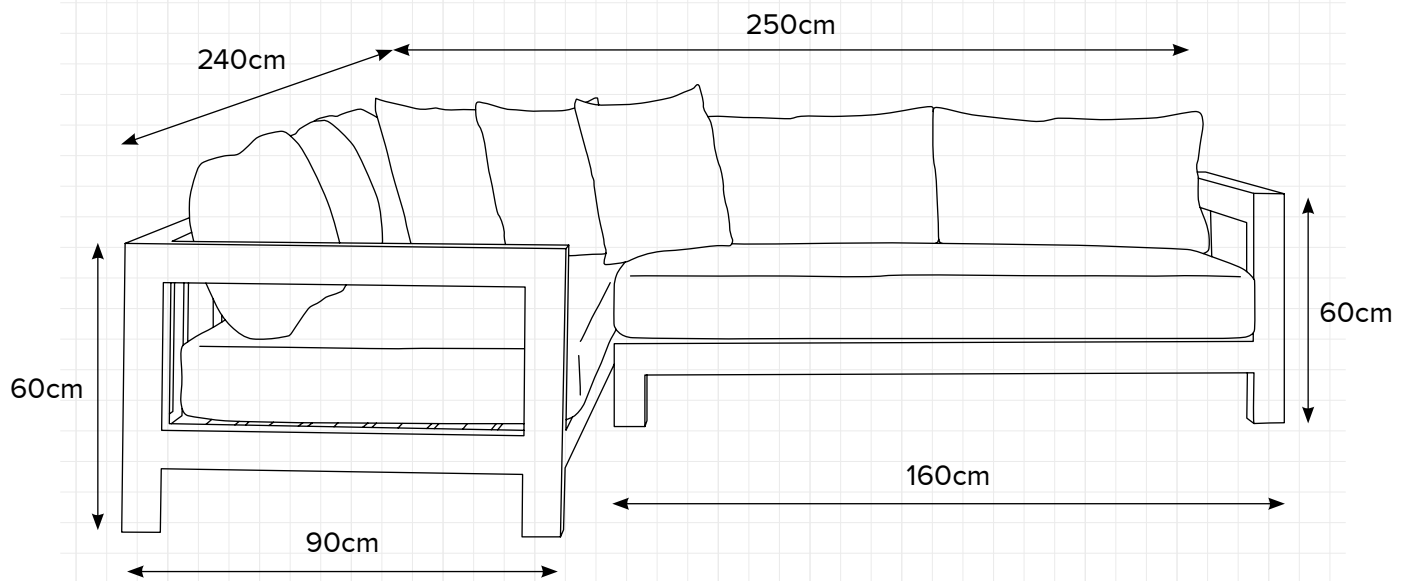

MAHURANGI

SMALL CORNER - WHITE

 DESIGN
CONCEPTS

PREMIUM OUTDOOR FURNITURE

MAHURANGI: SMALL CORNER

LEFT HAND CONFIGURATION

RIGHT HAND CONFIGURATION

VISIT OUR STORE