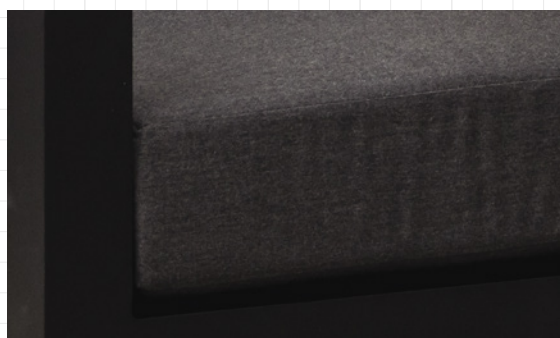

72 Barrys Point Road
Takapuana
Auckland

CONTACT US

0800 468 836
sales@designconcepts.co.nz
designconcepts.co.nz

 **DESIGN
CONCEPTS**
PREMIUM OUTDOOR FURNITURE

MAHURANGI: SMALL CORNER

- Super modern and contemporary, pure modernist design. Stunning.
- Comfort that takes you away, yet outdoor performance that will last.
- Durable and hard wearing powder coated aluminium frame, so no rust or deterioration in years to come.
- Matte Black frame colour with Sunbrella Sooty or Sunbrella Lead Chine fabric.
- Sunbrella Fabric and Quick Dry foam are an unbeatable combination for NZ outdoors.
- 100% Outdoor furniture – 100% of the year.

COLOUR OPTIONS

FRAME Matte Black
FABRIC Sunbrella Sooty

FRAME Matte Black
FABRIC Sunbrella Lead Chine

VISIT OUR STORE

72 Barrys Point Road
Takapuana
Auckland

CONTACT US

0800 468 836
sales@designconcepts.co.nz
designconcepts.co.nz