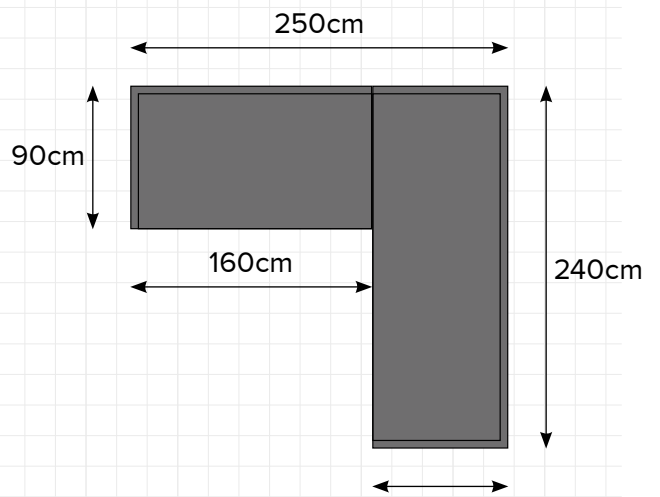

MAHURANGI

SMALL CORNER - BLACK

 DESIGN
CONCEPTS

PREMIUM OUTDOOR FURNITURE

MAHURANGI: SMALL CORNER

LEFT HAND CONFIGURATION

RIGHT HAND CONFIGURATION

VISIT OUR STORE