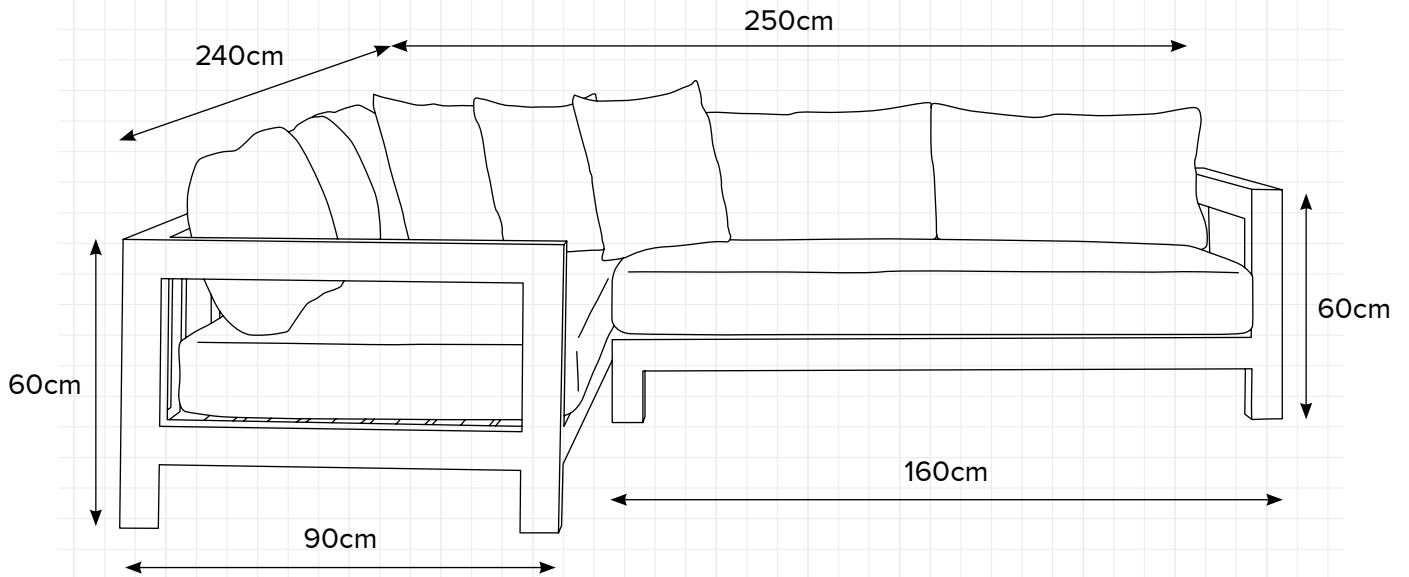

MAHURANGI

SMALL CORNER - BLACK

 DESIGN
CONCEPTS

PREMIUM OUTDOOR FURNITURE

MAHURANGI: SMALL CORNER

LEFT HAND CONFIGURATION

RIGHT HAND CONFIGURATION

VISIT OUR STORE