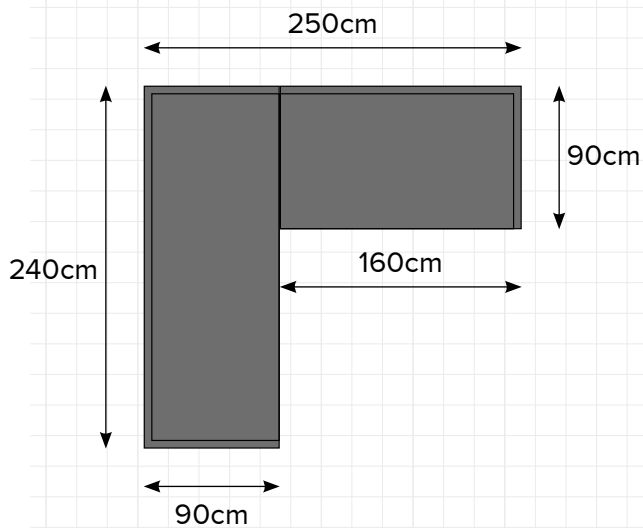

MAHURANGI

SMALL CORNER - BLACK

 DESIGN
CONCEPTS

PREMIUM OUTDOOR FURNITURE

MAHURANGI: SMALL CORNER

LEFT HAND CONFIGURATION

RIGHT HAND CONFIGURATION

VISIT OUR STORE