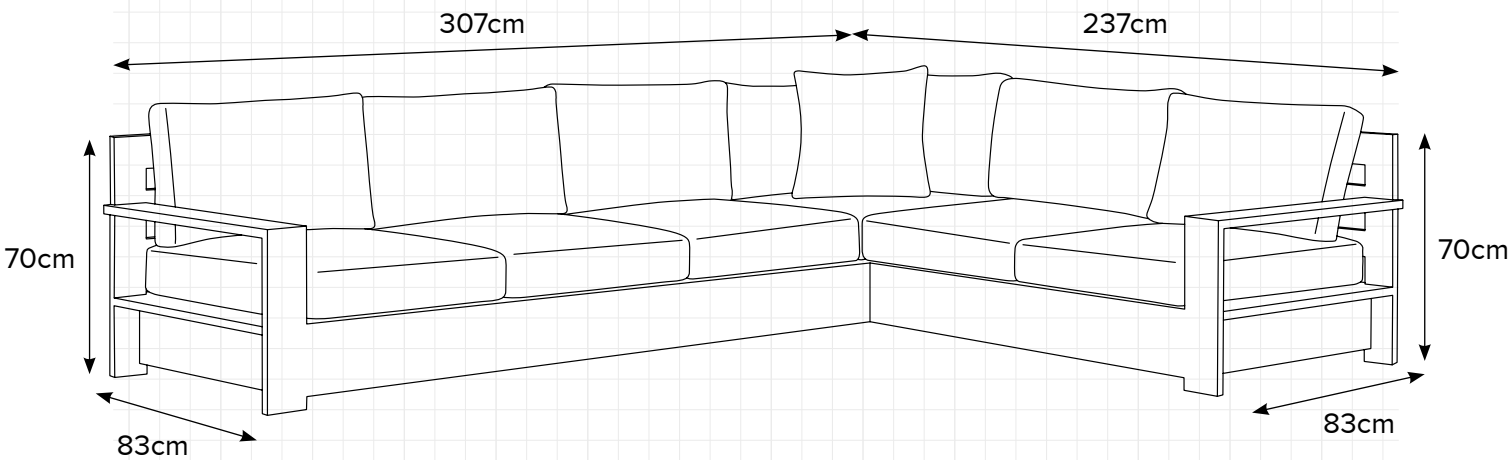

MACKENZIE

TEAK LARGE CORNER

DESIGN
CONCEPTS

PREMIUM OUTDOOR FURNITURE

MACKENZIE: TEAK LARGE CORNER SOFA

**LEFT HAND CONFIGURATION
PLAN VIEW**

**RIGHT HAND CONFIGURATION
PLAN VIEW**

VISIT OUR STORE
72 Barrys Point Road
Takapuna
Auckland