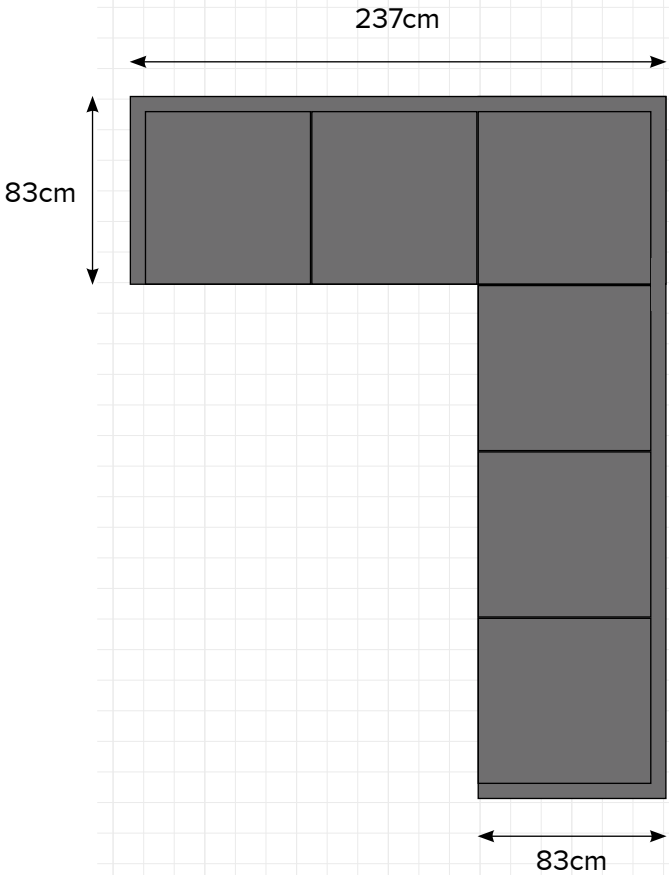

MACKENZIE

TEAK LARGE CORNER

DESIGN
CONCEPTS

PREMIUM OUTDOOR FURNITURE

MACKENZIE: TEAK LARGE CORNER SOFA

**LEFT HAND CONFIGURATION
PLAN VIEW**

**RIGHT HAND CONFIGURATION
PLAN VIEW**

VISIT OUR STORE
72 Barrys Point Road
Takapuna
Auckland