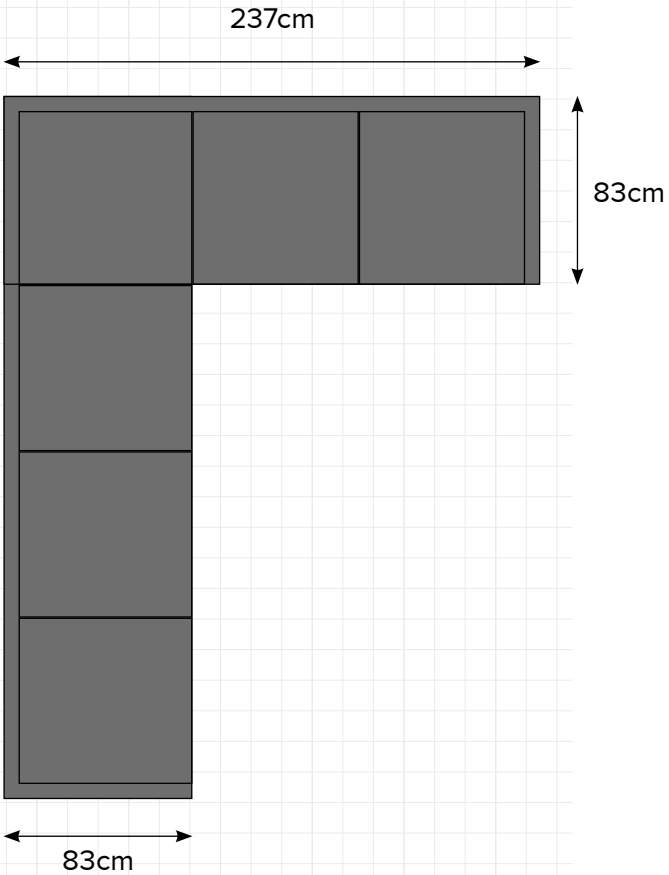

MACKENZIE

TEAK LARGE CORNER

DESIGN
CONCEPTS

PREMIUM OUTDOOR FURNITURE

MACKENZIE: TEAK LARGE CORNER SOFA

**LEFT HAND CONFIGURATION
PLAN VIEW**

**RIGHT HAND CONFIGURATION
PLAN VIEW**

VISIT OUR STORE
72 Barrys Point Road
Takapuna
Auckland