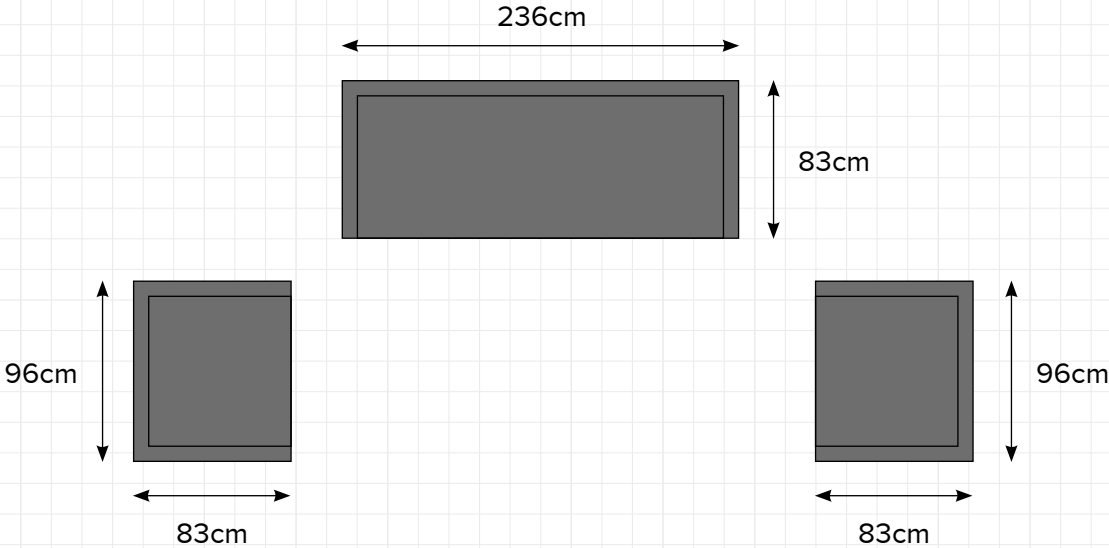

MACKENZIE: ALUMINIUM & TEAK SOFA SET

PLAN VIEW

VISIT OUR STORE
72 Barrys Point Road
Takapuana
Auckland

CONTACT US
0800 468 836
sales@designconcepts.co.nz
designconcepts.co.nz