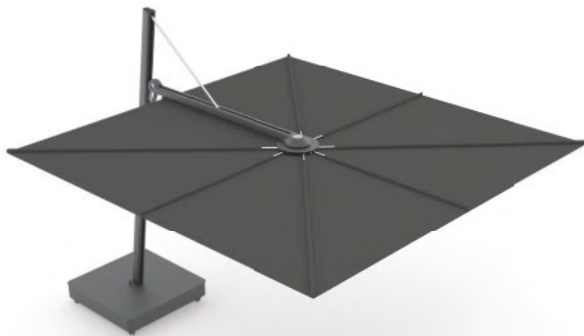

SPECTRA UX ARCHITECTURE FULL BLACK

		Price GST excl.	Price GST incl.
UMBRELLA	SPARCHIFULLBLACK_UX		$5,780
BASE INCL. wheel set and tiles	UMBASEARCHIBLACK_UX		$1,980

DIMENSIONS

Umbrella	3x3 m
Base	(B) 912 x (L) 912 x (H) 190 - Including wheel set

MATERIAL

Sunbrella cover bag included.