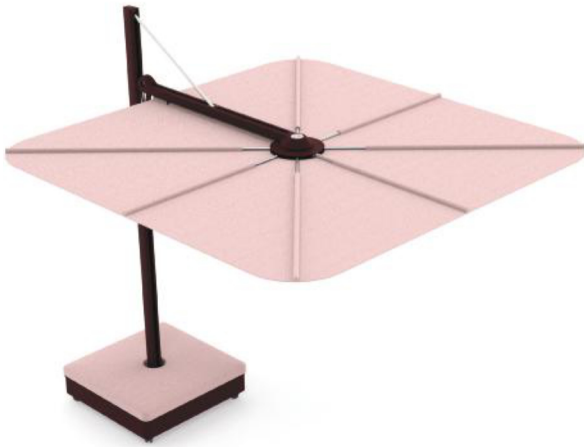

UX Collection

SPECTRA UX CULTURE

		Price GST excl.	Price GST incl.
UMBRELLA	SPCULTURE_UX		$5,780
BASE INCL. wheel set, tiles and cushion	UMBASECULTURE_UX		$2,260

DIMENSIONS

Umbrella	2,5 x 2,5 m
Base	(B) 912 x (L) 912 x (H) 195 - Including wheel set

MATERIAL

Sunbrella cover bag included.