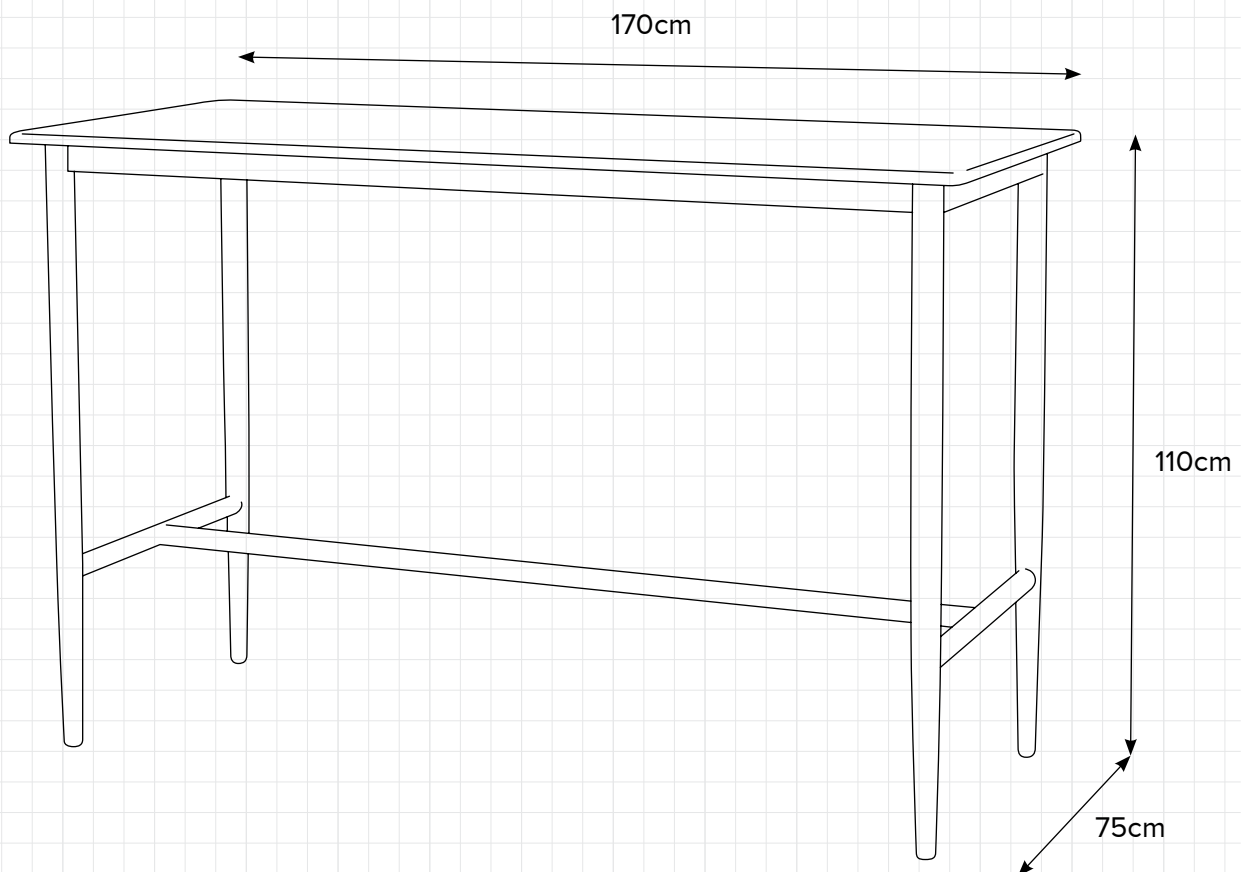

CAMBRIDGE

BAR LEANER

DESIGN
CONCEPTS

PREMIUM OUTDOOR FURNITURE

CAMBRIDGE

- Modern yet elegant outdoor leaner
- A grade teak
- Powder coated aluminium with teak top for bullet proof weatherability
- Pair with Omaha Bar stools for a perfect combo.
- Plastic feet, to protect your deck from marks
- 100% Outdoor furniture – 100% of the year