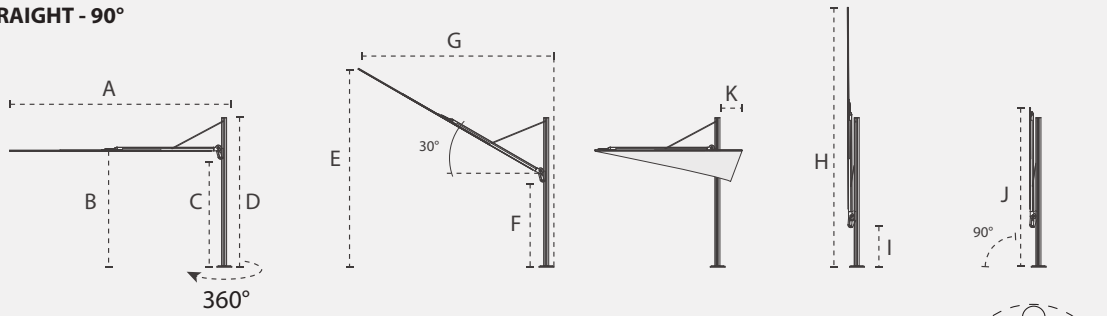

Different positions are possible.

The single Spectra is 360° rotatable.

The fan principle makes it possible to close the umbrella against the central pole.

Spectra

STRAIGHT - 90°

FORWARD - 80°

	A cm/ft	B cm/ft	C cm/ft	D cm/ft	E cm/ft	F cm/ft	G cm/ft	H cm/ft	I cm/ft	J cm/ft	K cm/ft	L cm/ft
Straight 2.5m/8' 2"	295/9' 8"	200/6' 7"	185/6' 1"	260/8' 7"	270/8' 10.3"	135/4' 5"	240/7' 10.5"	360/11' 10"	90/2' 11"	260/8' 7"	35/1' 1.8"	370/12' 2"
	3m/9' 10"	345/11' 4"	205/6' 9"	185/6' 1"	260/8' 7"	280/9' 2"	140/4' 7"	250/8' 2.4"	400/13' 2"	80/2' 8"	270/8' 10"	50/1' 7.7"
Forward 2.5m/8' 2"	330/10' 10"	195/6' 5"	180/5' 11"	255/8' 8"	270/8' 10.3"	135/4' 5"	305/10'	350/11' 6"	90/2' 11"	260/8' 7"	0/0"	370/12' 2"
	3 m/9' 10"	380/12' 6"	195/6' 5"	180/5' 11"	255/8' 8"	280/9' 2"	140/4' 7"	315/10' 4"	390/12' 10"	80/2' 8"	260/8' 7"	5/ 1.97"

QS = 3 days / 3 = 3 weeks production time / Only QS for Spectra 3m Square forward and straight.

SPECTRA FORWARD AND STRAIGHT - FRAME AND CANOPY 2,5 M - SQUARE

	Finish	Pole	Fabric	Price GST excl.	Price GST incl.	
SP250ALU80F-COLOUR	ALU	80°	Solidum		\$3,440	
SP250ALU90S-COLOUR		90°				
SP250ALU80F-COLOUR		80°	Sunbrella			
SP250ALU90S-COLOUR		90°				
SP250DUSK80F-COLOUR	DUSK	80°	Solidum		\$3,860	
SP250DUSK90S-COLOUR		90°				
SP250WHITE80F-COLOUR	WHITE	80°				
SP250WHITE90S-COLOUR		90°				
SP250DUSK80F-COLOUR	DUSK	80°	Sunbrella		\$4,000	
SP250DUSK90S-COLOUR		90°				
SP250WHITE80F-COLOUR		WHITE				80°
SP250WHITE90S-COLOUR						90°