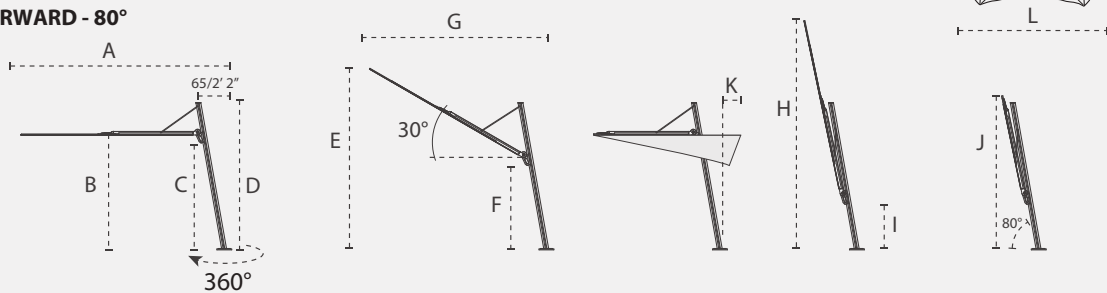

Different positions are possible.

The single Spectra is 360° rotatable.

The fan principle makes it possible to close the umbrella against the central pole.

Spectra

STRAIGHT - 90°

FORWARD - 80°

	A cm/ft	B cm/ft	C cm/ft	D cm/ft	E cm/ft	F cm/ft	G cm/ft	H cm/ft	I cm/ft	J cm/ft	K cm/ft	L cm/ft
Straight 2.5m/8' 2"	295/9' 8"	200/6' 7"	185/6' 1"	260/8' 7"	270/8' 10.3"	135/4' 5"	240/7' 10.5"	360/11' 10"	90/2' 11"	260/8' 7"	35/1' 1.8"	370/12' 2"
	3m/9' 10"	345/11' 4"	205/6' 9"	185/6' 1"	260/8' 7"	280/9' 2"	140/4' 7"	250/8' 2.4"	400/13' 2"	80/2' 8"	270/8' 10"	50/1' 7.7"
Forward 2.5m/8' 2"	330/10' 10"	195/6' 5"	180/5' 11"	255/8' 8"	270/8' 10.3"	135/4' 5"	305/10'	350/11' 6"	90/2' 11"	260/8' 7"	0/0"	370/12' 2"
	3 m/9' 10"	380/12' 6"	195/6' 5"	180/5' 11"	255/8' 8"	280/9' 2"	140/4' 7"	315/10' 4"	390/12' 10"	80/2' 8"	260/8' 7"	5/ 1.97"

QS = 3 days / 3 = 3 weeks production time / Only QS for Spectra 3m Square forward and straight.

SPECTRA FORWARD AND STRAIGHT - FRAME AND CANOPY 2,5 M - SQUARE

	Finish	Pole	Fabric	Price GST excl.	Price GST incl.	
SP250ALU80F-COLOUR	ALU	80°	Solidum		\$3,440	
SP250ALU90S-COLOUR		90°				
SP250ALU80F-COLOUR		80°	Sunbrella			
SP250ALU90S-COLOUR		90°				
SP250DUSK80F-COLOUR	DUSK	80°	Solidum		\$3,860	
SP250DUSK90S-COLOUR		90°				
SP250WHITE80F-COLOUR	WHITE	80°				
SP250WHITE90S-COLOUR		90°				
SP250DUSK80F-COLOUR	DUSK	80°	Sunbrella		\$4,000	
SP250DUSK90S-COLOUR		90°				
SP250WHITE80F-COLOUR		WHITE				80°
SP250WHITE90S-COLOUR						90°