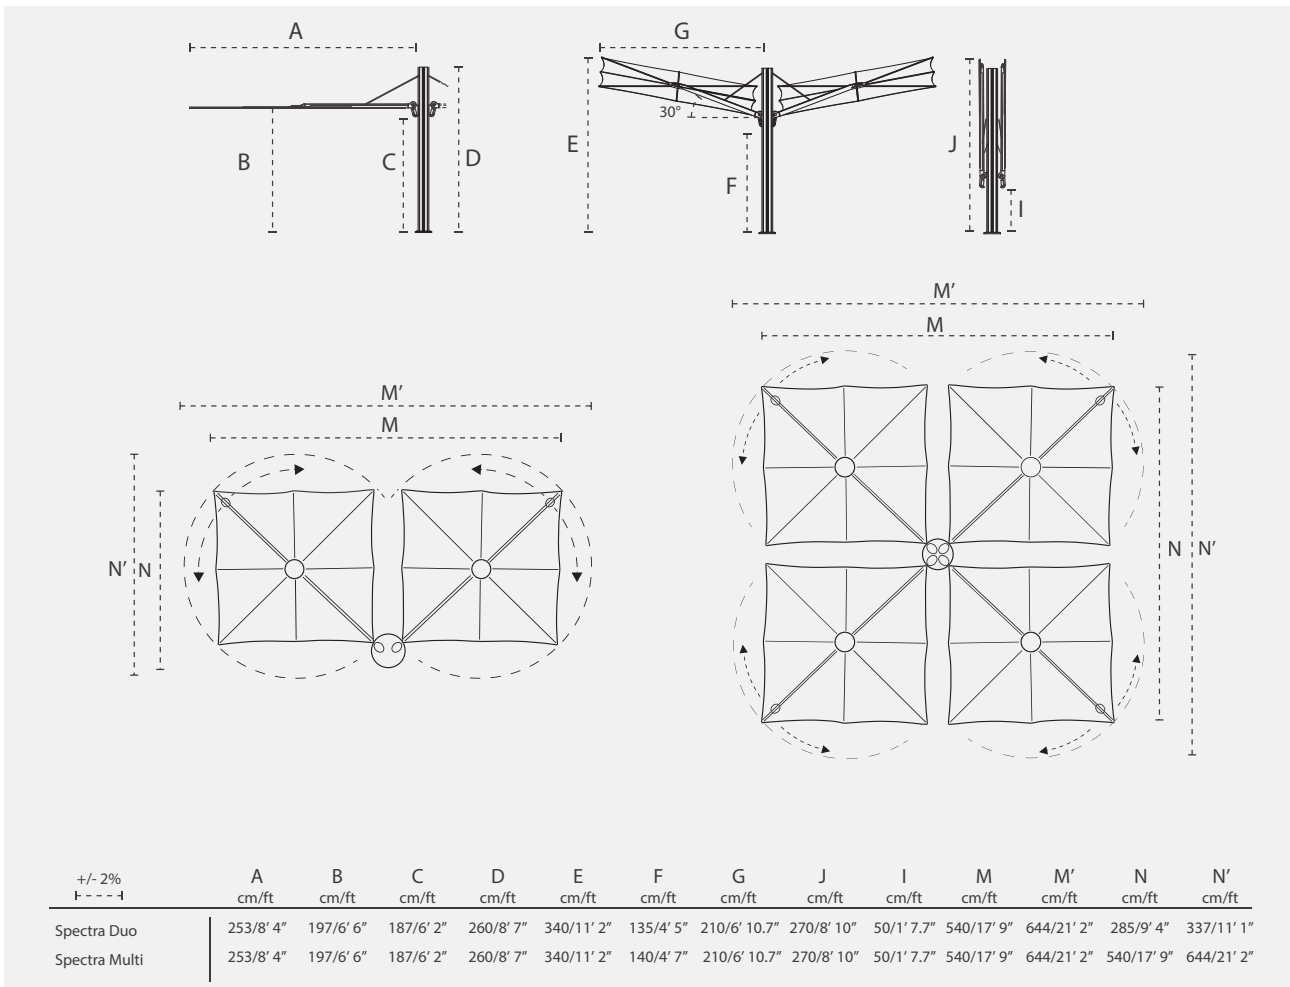

Spectra

PARAFLEX

SPECTRA

UX COLLECTION

INFINA

INGENUA

ECLIPSUM

ICARUS

BASES

WARRANTY

SPECTRA FORWARD AND STRAIGHT - FRAME AND CANOPY 3 M - SQUARE				Price GST excl.	Price GST incl.	
	Finish	Pole	Fabric			
		80°	Solidum		$4,110	
		90°				
	ALU	80°	Sunbrella		$4,420	
		90°				
☒		80°	Solidum		$4,550	
		90°				
		WHITE	80°			
			90°			
		DUSK	80°			
			90°			
		DUSK	80°	Sunbrella		$4,850
			90°			
		WHITE	80°			
			90°			

The round support and cover bag are included with all Spectra umbrellas.

DUO SPECTRA - 2 x FRAME AND 2 x CANOPY - 2,5 x 5,4 M				Price GST excl.	Price GST incl.
	Finish		Fabric		
		ALU	Solidum		$7,490
			Sunbrella		
		WHITE	Solidum		$8,490
			Sunbrella		
		DUSK	Solidum		$8,490
			Sunbrella		

The round support and cover bag are included with all Spectra umbrellas.