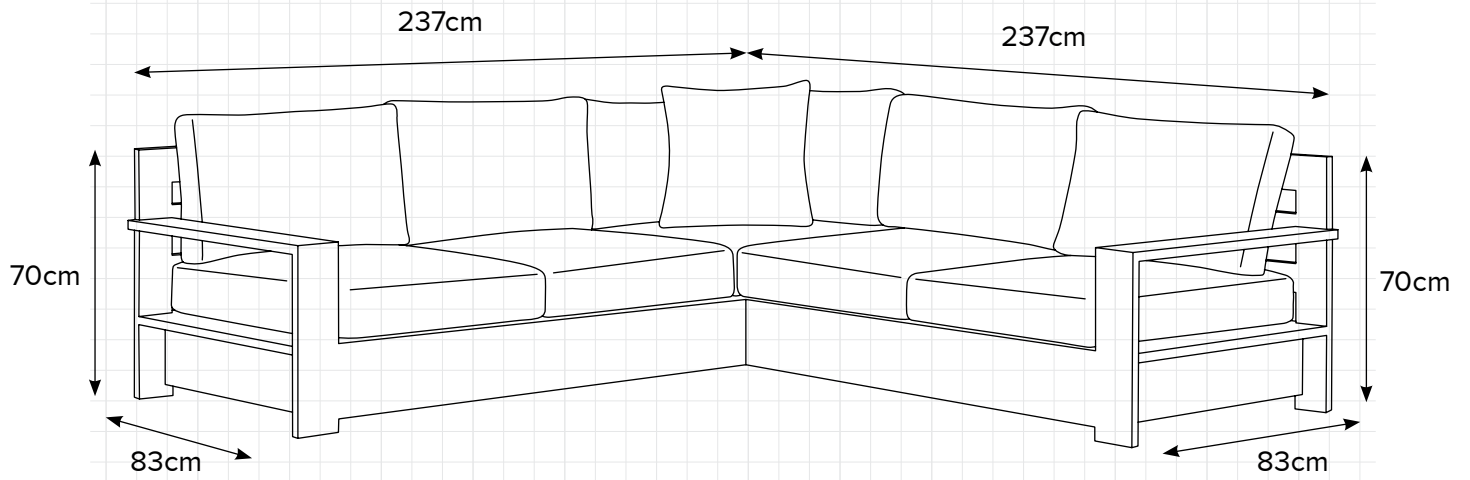

MACKENZIE

TEAK CORNER

 DESIGN
CONCEPTS

PREMIUM OUTDOOR FURNITURE

MACKENZIE: TEAK CORNER SOFA

PLAN VIEW

VISIT OUR STORE

72 Barrys Point Road
Takapuna
Auckland