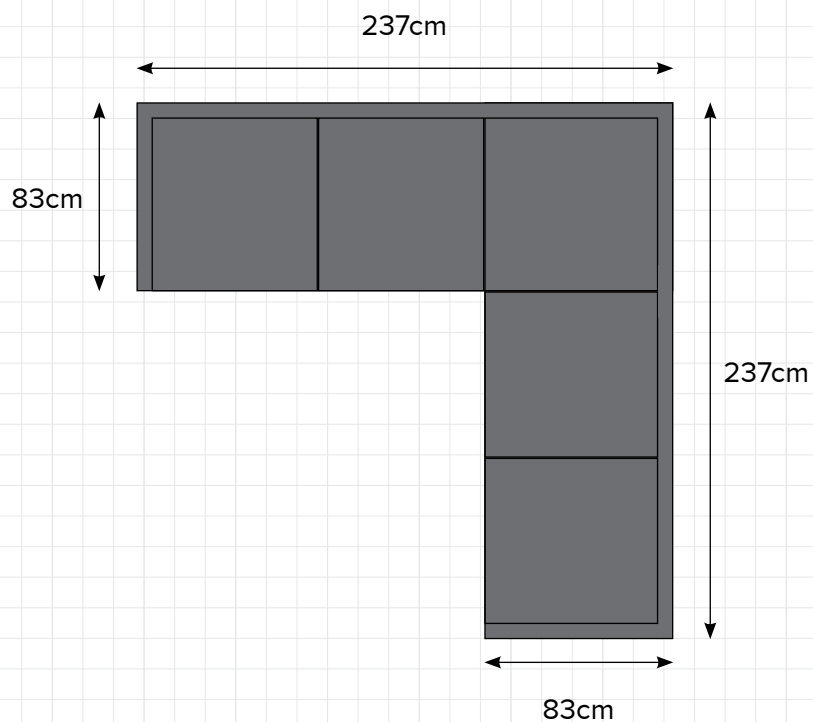

MACKENZIE

TEAK CORNER

 DESIGN
CONCEPTS

PREMIUM OUTDOOR FURNITURE

MACKENZIE: TEAK CORNER SOFA

PLAN VIEW

VISIT OUR STORE

72 Barrys Point Road
Takapuna
Auckland