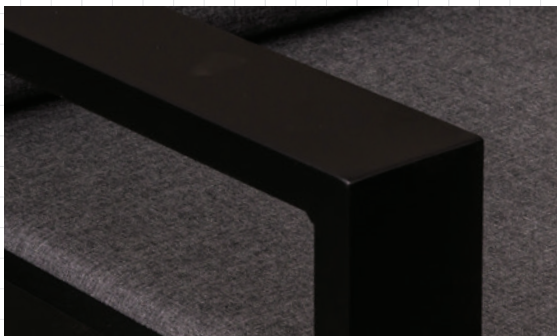

COLOUR OPTIONS

FRAME Matte Black
FABRIC Sooty