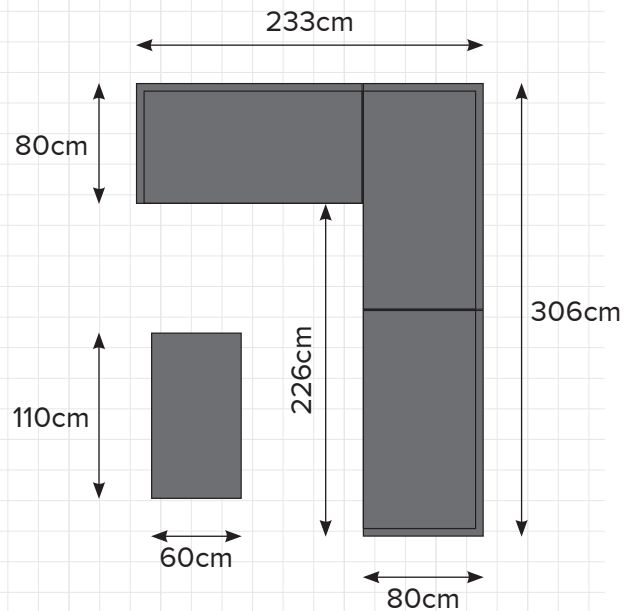

 DESIGN
CONCEPTS

PREMIUM OUTDOOR FURNITURE

TASMAN: LARGE CORNER

LEFT HAND CONFIGURATION

RIGHT HAND CONFIGURATION

VISIT OUR STORE

72 Barrys Point Road
Takapuna
Auckland

CONTACT US