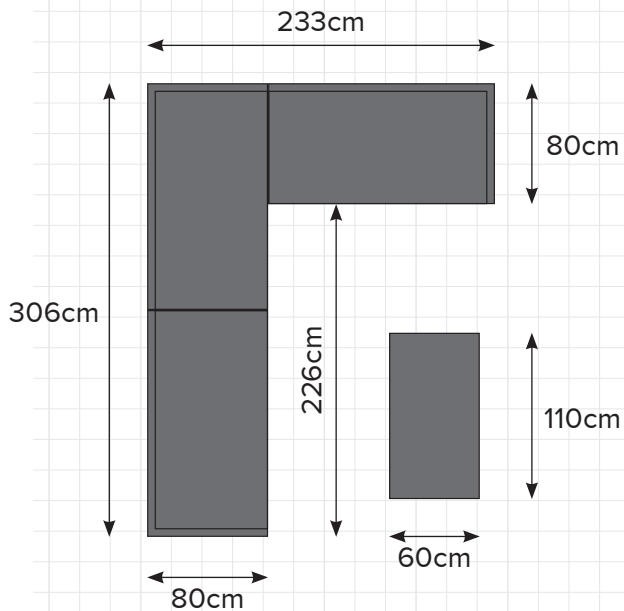

 DESIGN
CONCEPTS

PREMIUM OUTDOOR FURNITURE

TASMAN: LARGE CORNER

LEFT HAND CONFIGURATION

RIGHT HAND CONFIGURATION

VISIT OUR STORE

72 Barrys Point Road
Takapuna
Auckland

CONTACT US