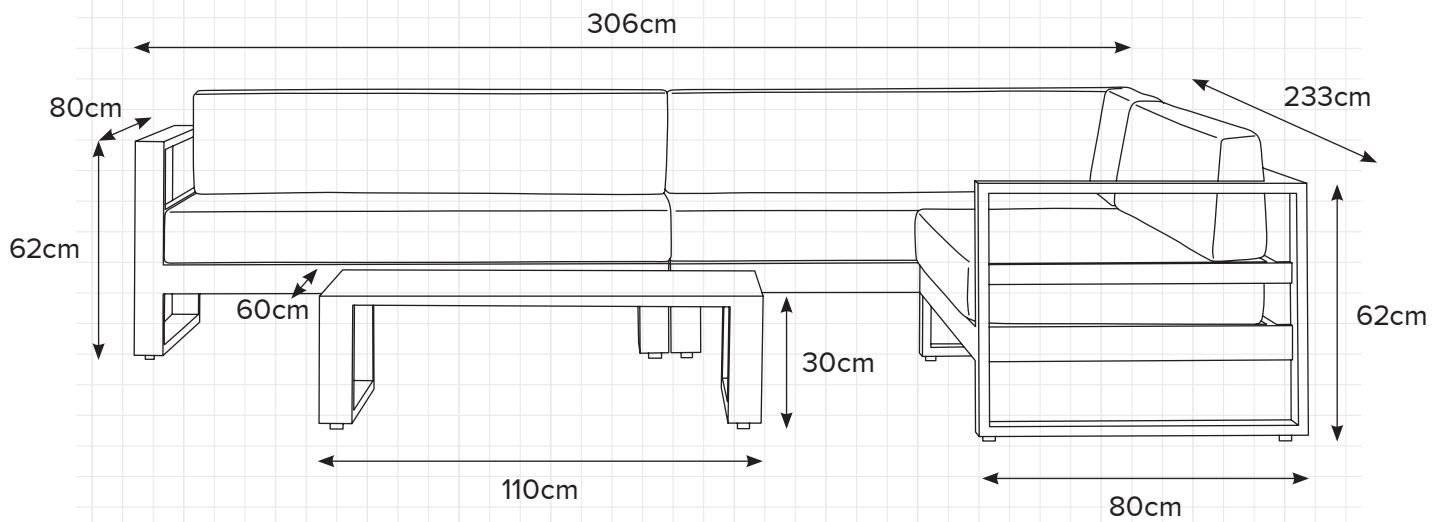

 DESIGN
CONCEPTS

PREMIUM OUTDOOR FURNITURE

TASMAN: LARGE CORNER

LEFT HAND CONFIGURATION

RIGHT HAND CONFIGURATION

VISIT OUR STORE

72 Barrys Point Road
Takapuna
Auckland

CONTACT US