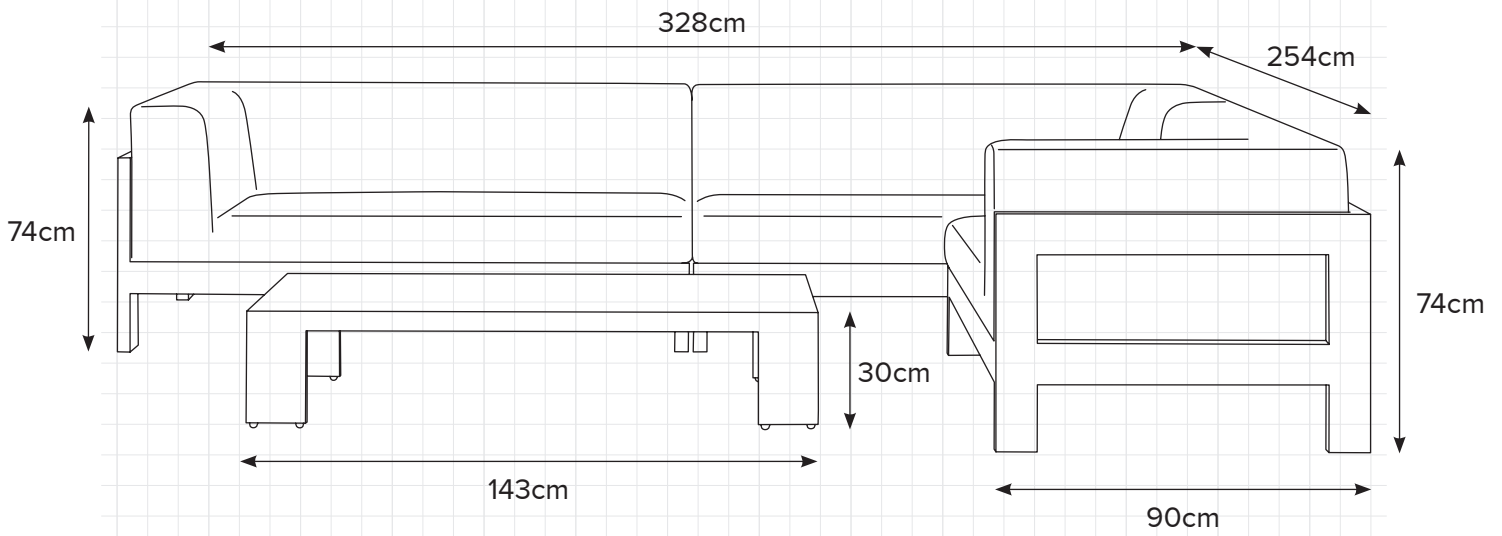

 DESIGN
CONCEPTS

PREMIUM OUTDOOR FURNITURE

PAUANUI: CORNER

LEFT HAND CONFIGURATION

RIGHT HAND CONFIGURATION

VISIT OUR STORE

72 Barrys Point Road
Takapuana
Auckland

CONTACT US