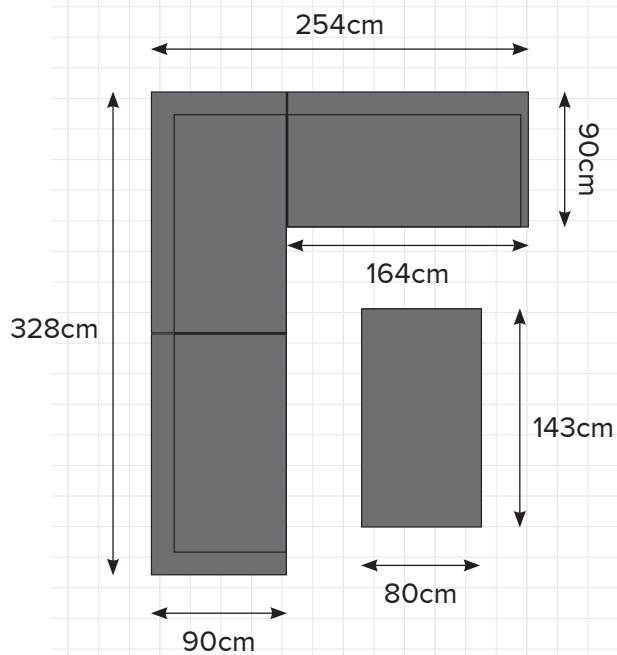

 DESIGN
CONCEPTS

PREMIUM OUTDOOR FURNITURE

PAUANUI: CORNER

LEFT HAND CONFIGURATION

RIGHT HAND CONFIGURATION

VISIT OUR STORE

72 Barrys Point Road
Takapuana
Auckland

CONTACT US