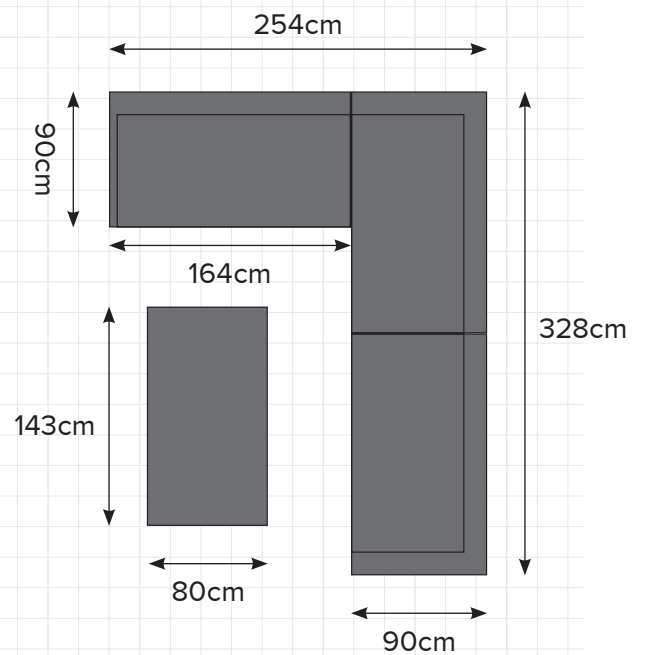

 DESIGN
CONCEPTS

PREMIUM OUTDOOR FURNITURE

PAUANUI: CORNER

LEFT HAND CONFIGURATION

RIGHT HAND CONFIGURATION

VISIT OUR STORE

72 Barrys Point Road
Takapuana
Auckland

CONTACT US