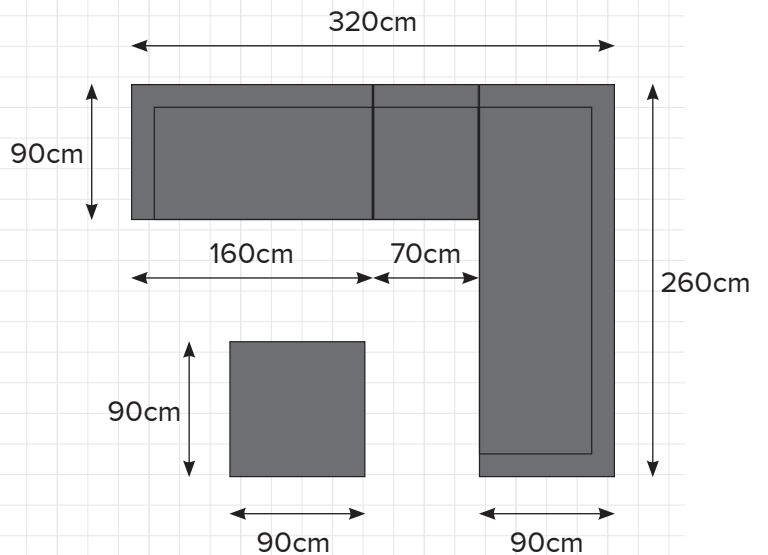

MATAKANA

BLACK

 DESIGN
CONCEPTS

PREMIUM OUTDOOR FURNITURE

MATAKANA: BLACK

LEFT HAND OPTIONS

DOUBLE CONFIGURATION

TRIPLE CONFIGURATION

RIGHT HAND OPTIONS

DOUBLE CONFIGURATION

TRIPLE CONFIGURATION

VISIT OUR STORE

72 Barrys Point Road
Takapuana
Auckland

CONTACT US

0800 468 836
sales@designconcepts.co.nz
designconcepts.co.nz

MATAKANA: BLACK