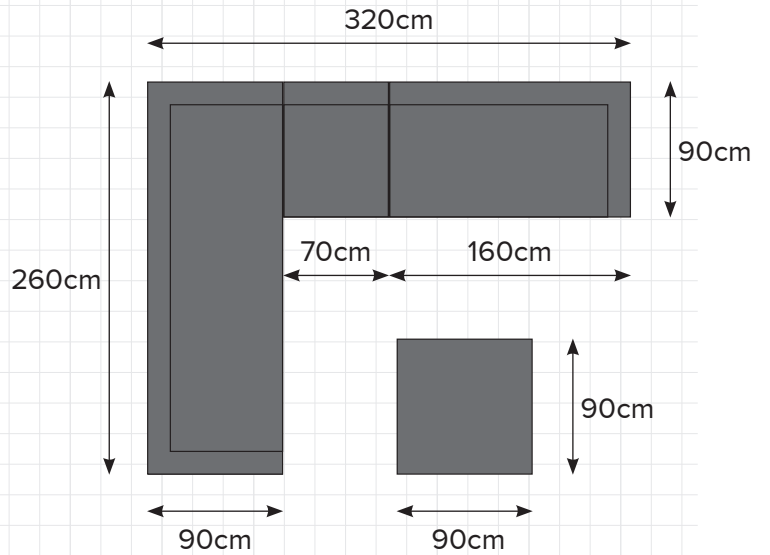

MATAKANA

BLACK

 DESIGN
CONCEPTS

PREMIUM OUTDOOR FURNITURE

MATAKANA: BLACK

LEFT HAND OPTIONS

DOUBLE CONFIGURATION

TRIPLE CONFIGURATION

RIGHT HAND OPTIONS

DOUBLE CONFIGURATION

TRIPLE CONFIGURATION

VISIT OUR STORE

72 Barrys Point Road
Takapuana
Auckland

CONTACT US

0800 468 836
sales@designconcepts.co.nz
designconcepts.co.nz

MATAKANA: BLACK