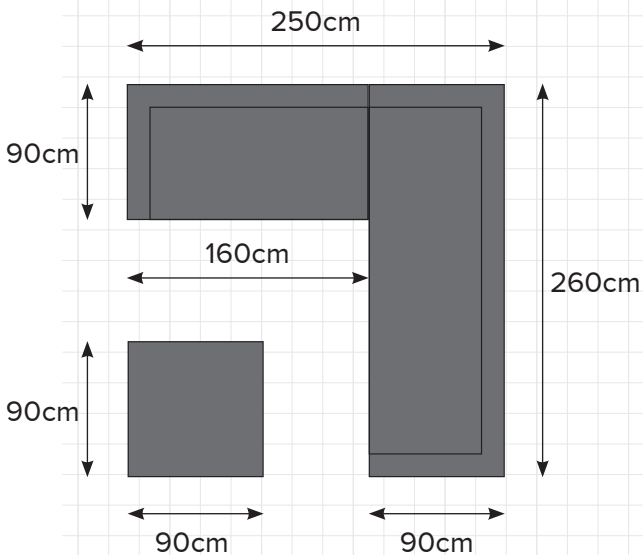

MATAKANA

BLACK

 DESIGN
CONCEPTS

PREMIUM OUTDOOR FURNITURE

MATAKANA: BLACK

LEFT HAND OPTIONS

DOUBLE CONFIGURATION

TRIPLE CONFIGURATION

RIGHT HAND OPTIONS

DOUBLE CONFIGURATION

TRIPLE CONFIGURATION

VISIT OUR STORE

72 Barrys Point Road
Takapuana
Auckland

CONTACT US

0800 468 836
sales@designconcepts.co.nz
designconcepts.co.nz

MATAKANA: BLACK