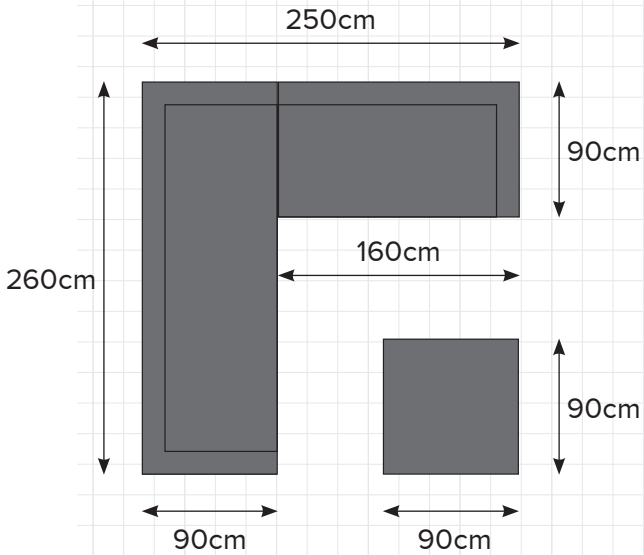

MATAKANA

BLACK

 DESIGN
CONCEPTS

PREMIUM OUTDOOR FURNITURE

MATAKANA: BLACK

LEFT HAND OPTIONS

DOUBLE CONFIGURATION

TRIPLE CONFIGURATION

RIGHT HAND OPTIONS

DOUBLE CONFIGURATION

TRIPLE CONFIGURATION

VISIT OUR STORE

72 Barrys Point Road
Takapuana
Auckland

CONTACT US

0800 468 836
sales@designconcepts.co.nz
designconcepts.co.nz

MATAKANA: BLACK