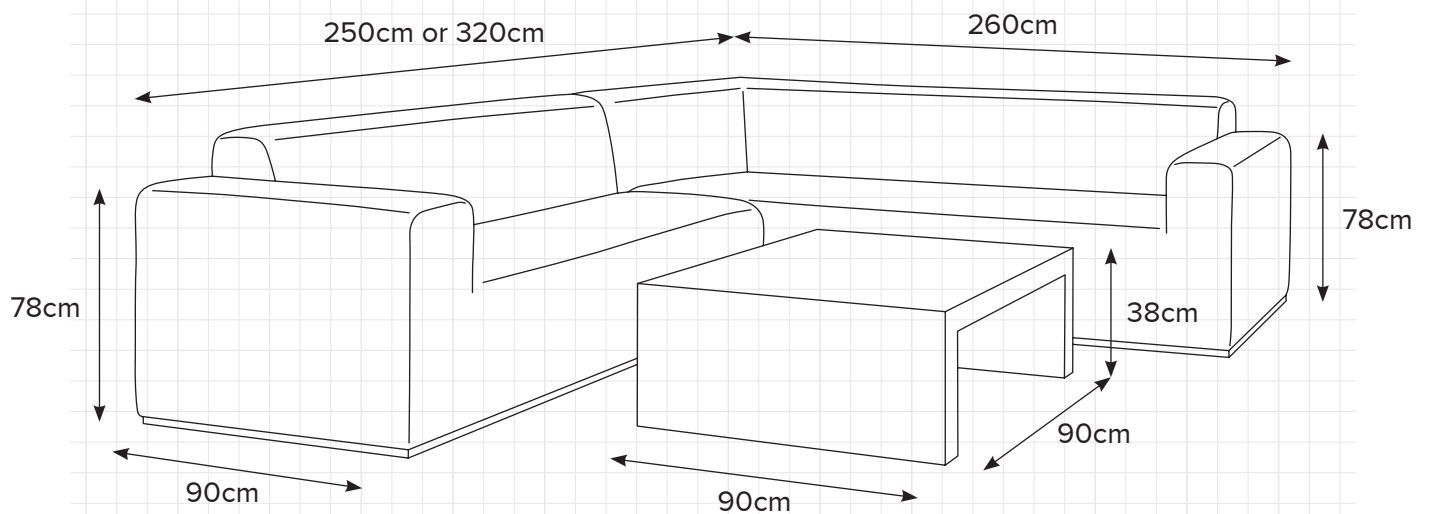

RIGHT HAND OPTIONS

DOUBLE CONFIGURATION

TRIPLE CONFIGURATION

VISIT OUR STORE

72 Barrys Point Road
Takapuana
Auckland

CONTACT US

0800 468 836
sales@designconcepts.co.nz
designconcepts.co.nz

MATAKANA: BLACK