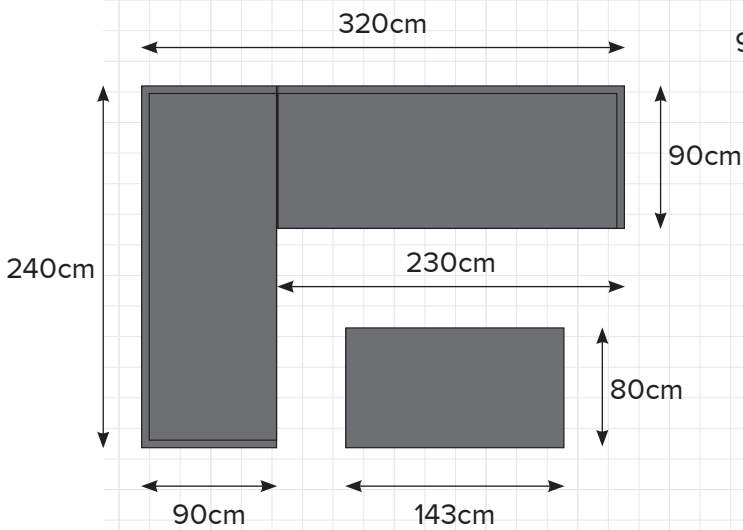

DESIGN
CONCEPTS

PREMIUM OUTDOOR FURNITURE

MAHURANGI: CORNER

LEFT HAND CONFIGURATION

RIGHT HAND CONFIGURATION

VISIT OUR STORE

72 Barrys Point Road
Takapuana
Auckland

CONTACT US