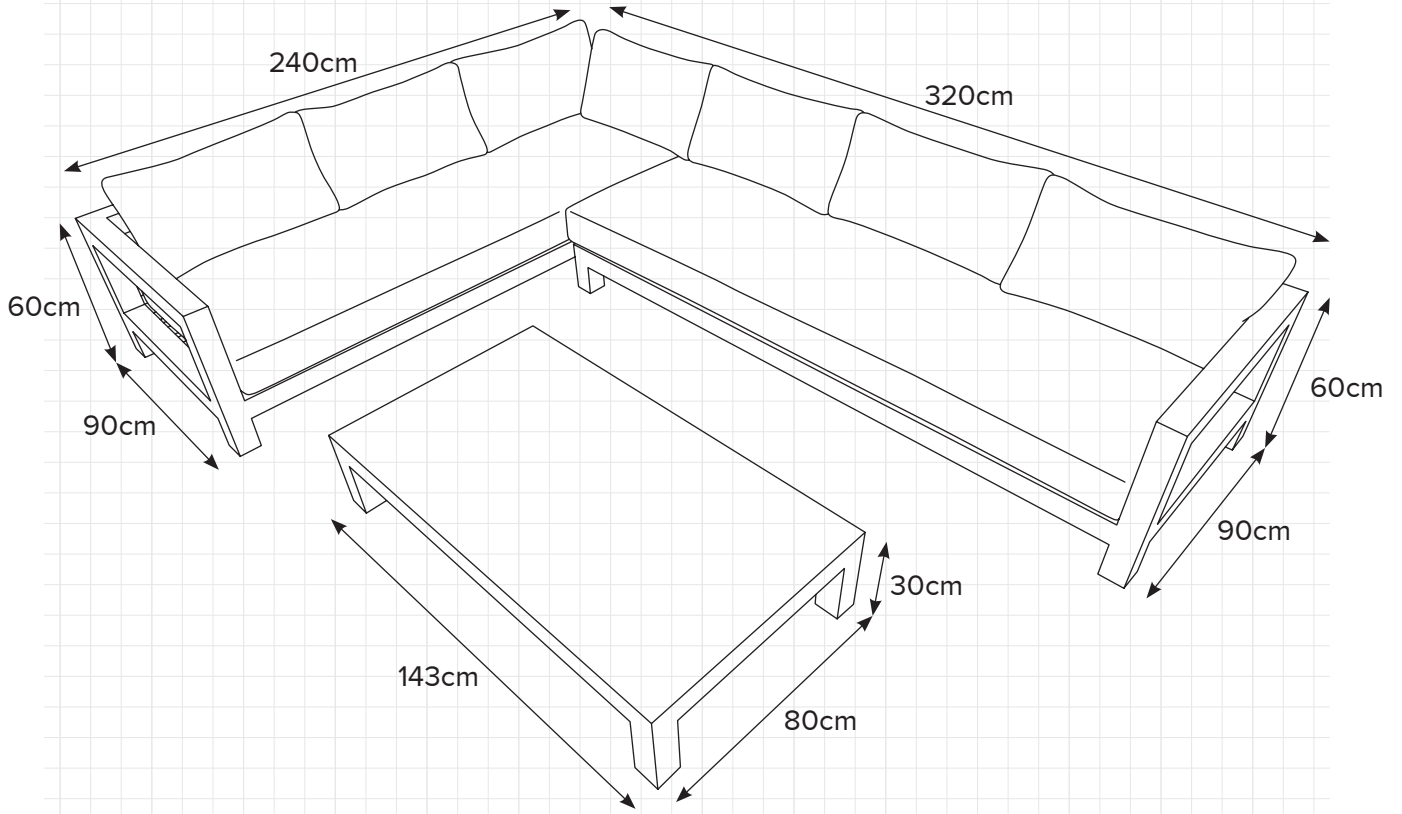

DESIGN
CONCEPTS

PREMIUM OUTDOOR FURNITURE

MAHURANGI: CORNER

LEFT HAND CONFIGURATION

RIGHT HAND CONFIGURATION

VISIT OUR STORE

72 Barrys Point Road
Takapuana
Auckland

CONTACT US