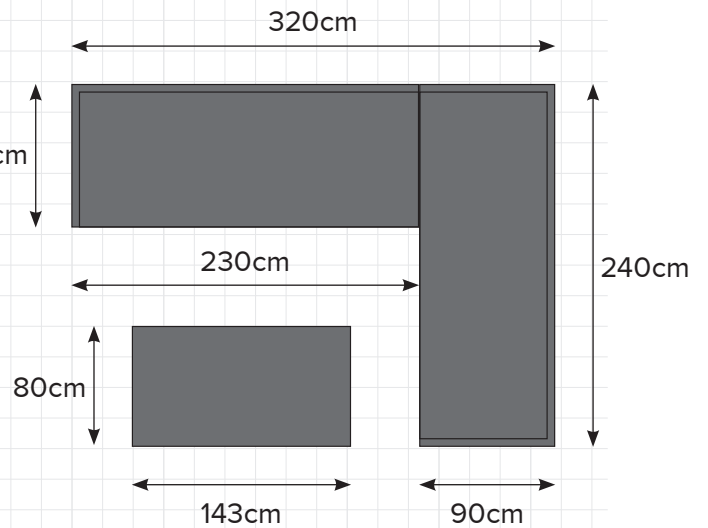

DESIGN
CONCEPTS

PREMIUM OUTDOOR FURNITURE

MAHURANGI: CORNER

LEFT HAND CONFIGURATION

RIGHT HAND CONFIGURATION

VISIT OUR STORE

72 Barrys Point Road
Takapuana
Auckland

CONTACT US