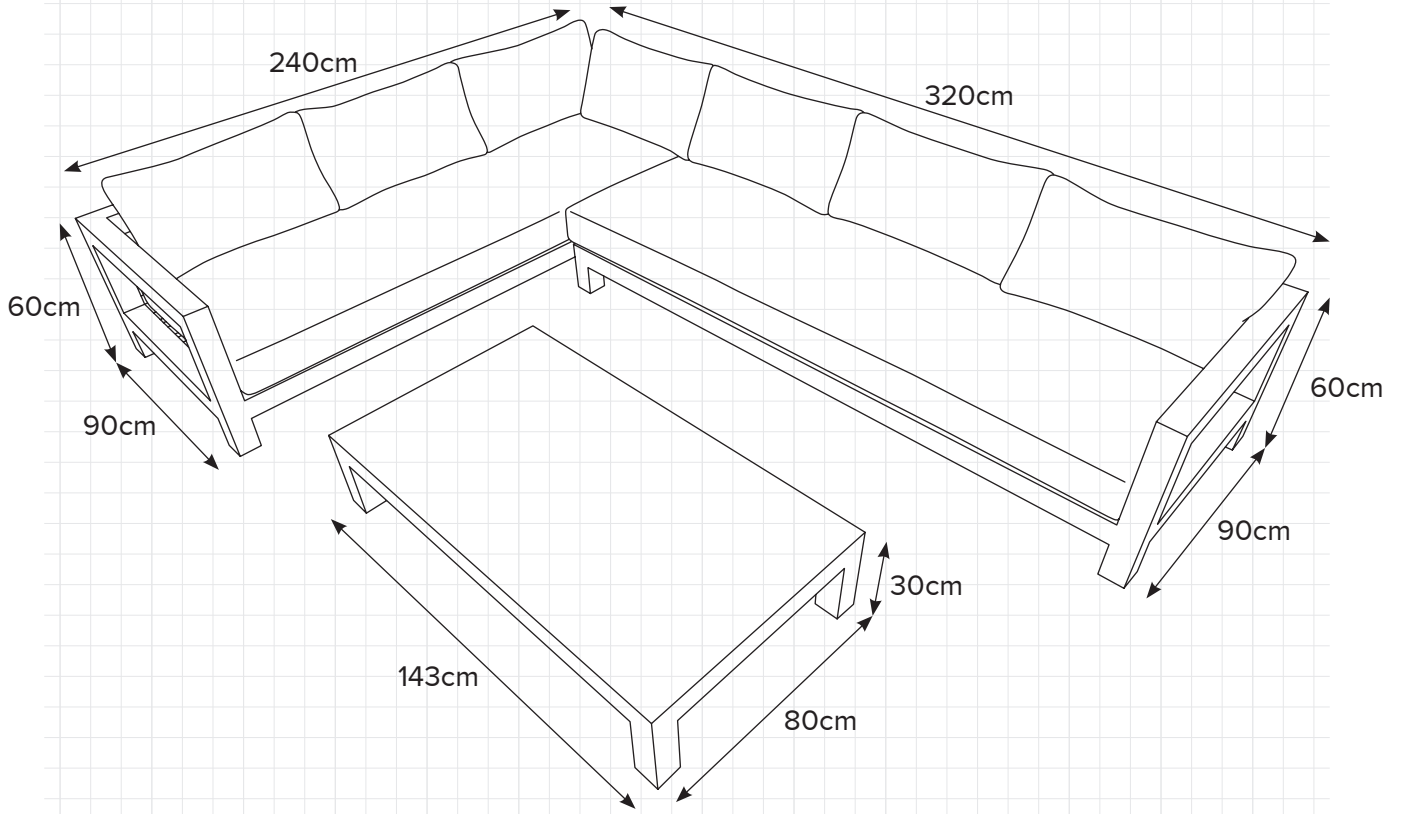

MAHURANGI

CORNER - BLACK

 DESIGN
CONCEPTS

PREMIUM OUTDOOR FURNITURE

MAHURANGI: CORNER

LEFT HAND CONFIGURATION

RIGHT HAND CONFIGURATION

VISIT OUR STORE