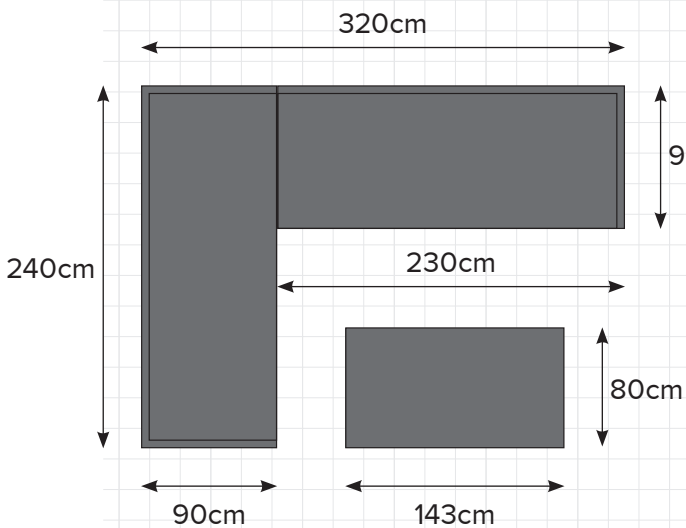

MAHURANGI

CORNER - BLACK

 DESIGN
CONCEPTS

PREMIUM OUTDOOR FURNITURE

MAHURANGI: CORNER

LEFT HAND CONFIGURATION

RIGHT HAND CONFIGURATION

VISIT OUR STORE