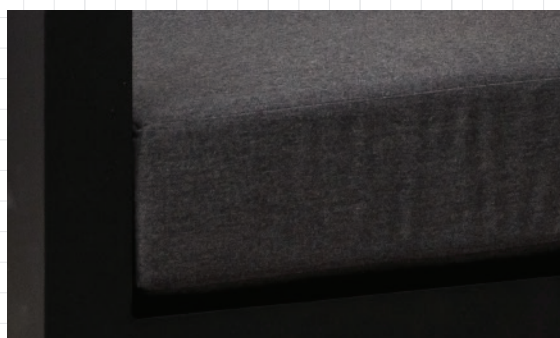

72 Barrys Point Road
Takapuana
Auckland

CONTACT US

0800 468 836
sales@designconcepts.co.nz
designconcepts.co.nz

MAHURANGI: CORNER

- Super modern and contemporary, pure modernist design. Stunning.
- Comfort that takes you away, yet outdoor performance that will last.
- Durable and hard wearing powder coated aluminium frame, so no rust or deterioration in years to come.
- Matte Black frame colour with Sunbrella Sooty or Sunbrella Lead Chine fabric.
- Sunbrella Fabric and Quick Dry foam are an unbeatable combination for NZ outdoors.
- 100% Outdoor furniture – 100% of the year.

COLOUR OPTIONS

FRAME Matte Black
FABRIC Sunbrella Sooty

FRAME Matte Black
FABRIC Sunbrella Lead Chine

VISIT OUR STORE

72 Barrys Point Road
Takapuana
Auckland

CONTACT US

0800 468 836
sales@designconcepts.co.nz
designconcepts.co.nz