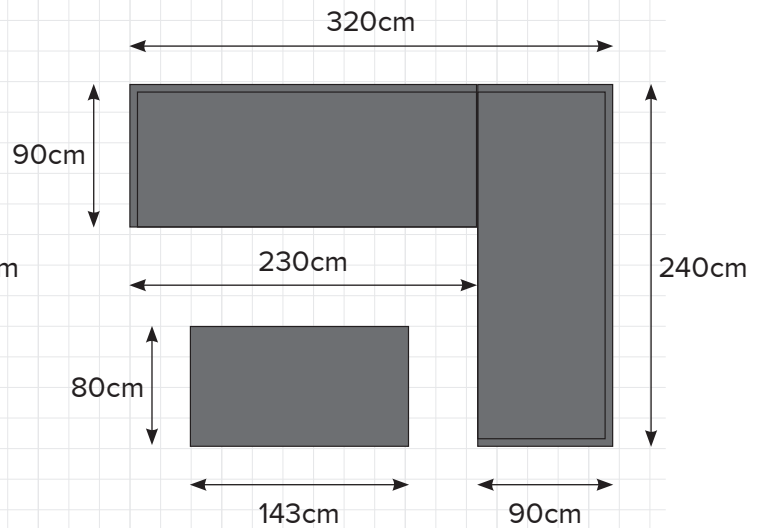

MAHURANGI

CORNER - BLACK

 DESIGN
CONCEPTS

PREMIUM OUTDOOR FURNITURE

MAHURANGI: CORNER

LEFT HAND CONFIGURATION

RIGHT HAND CONFIGURATION

VISIT OUR STORE