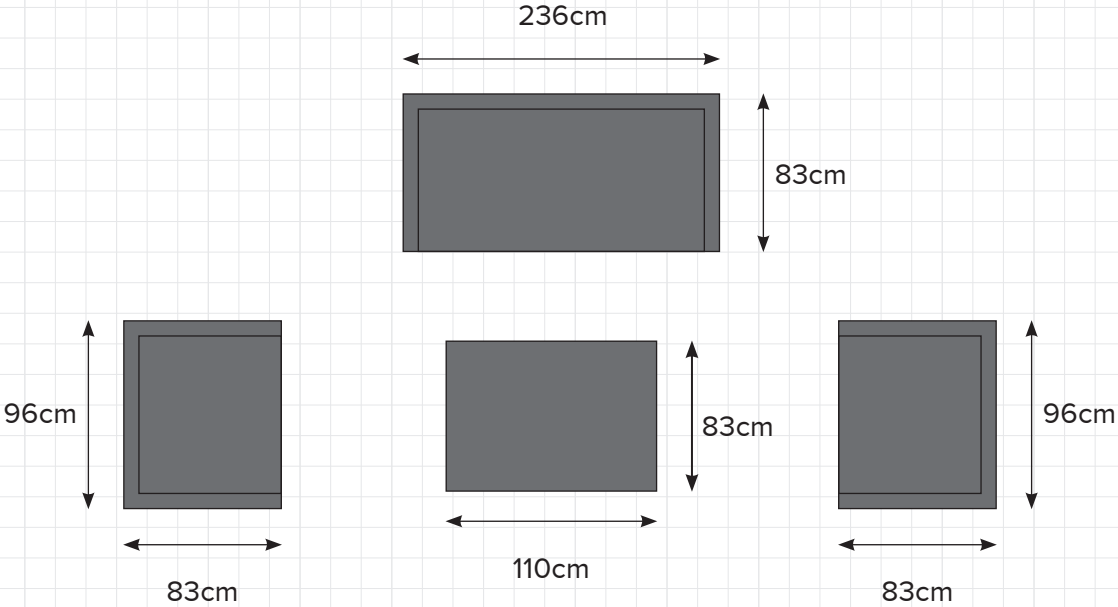

MACKENZIE: TEAK TRIPLE SOFA SET

PLAN VIEW

VISIT OUR STORE
72 Barrys Point Road
Takapuana
Auckland

CONTACT US
0800 468 836
sales@designconcepts.co.nz
designconcepts.co.nz