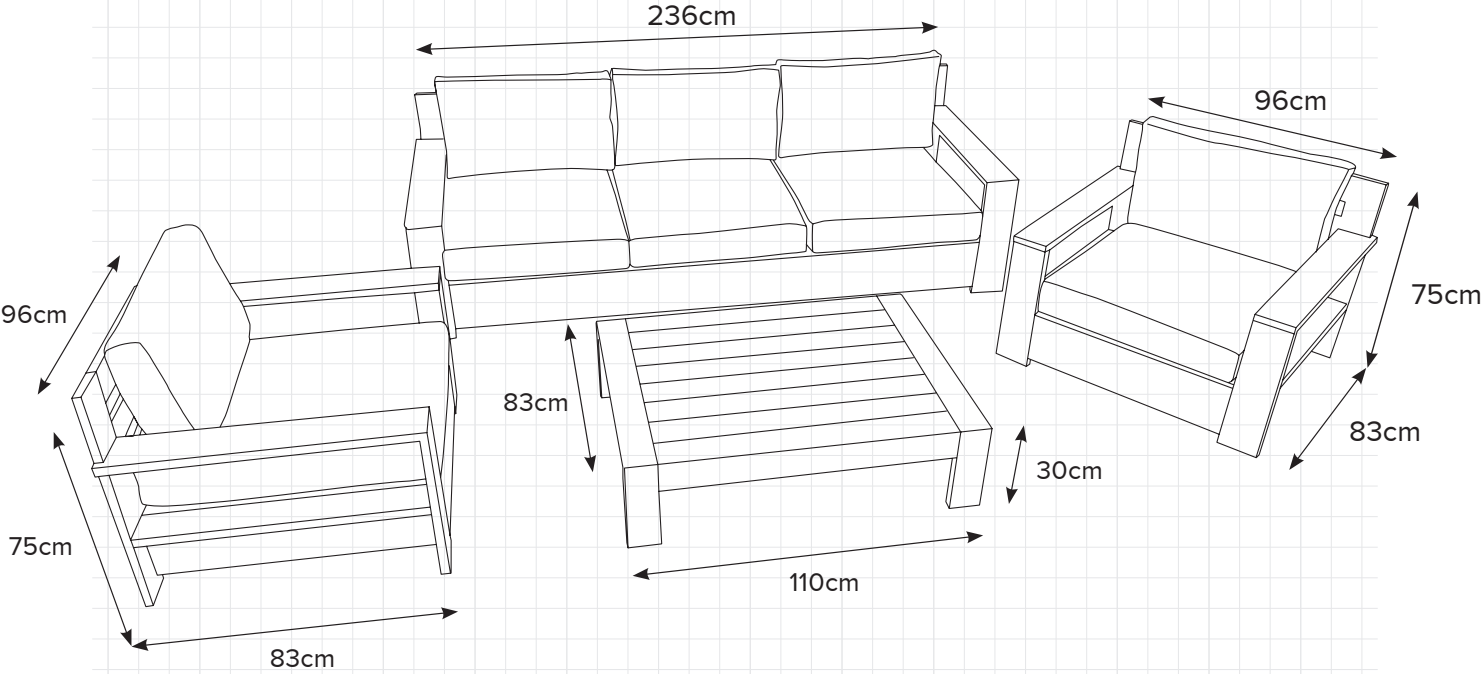

MACKENZIE: TEAK TRIPLE SOFA SET