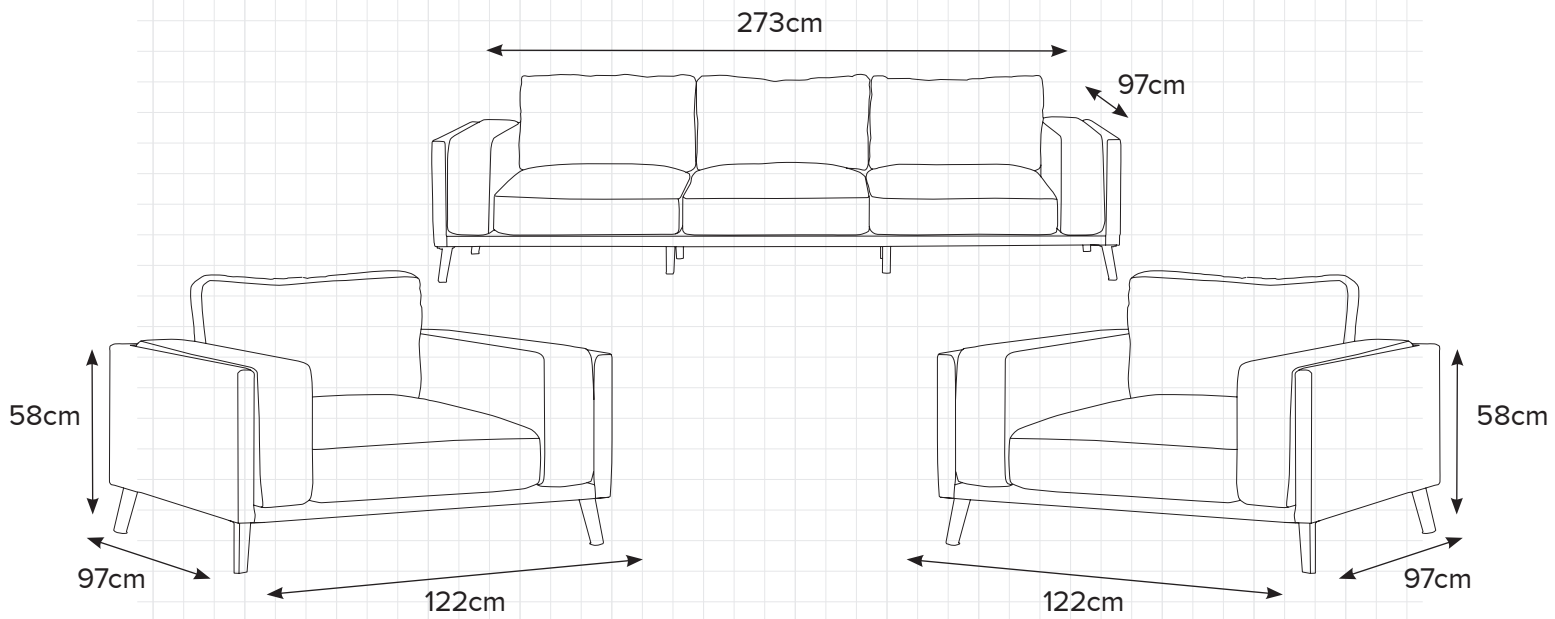

KAPITI

SOFA SET

 DESIGN
CONCEPTS

PREMIUM OUTDOOR FURNITURE

KAPITI: SOFA SET

PLAN VIEW

VISIT OUR STORE

72 Barrys Point Road
Takapuana
Auckland