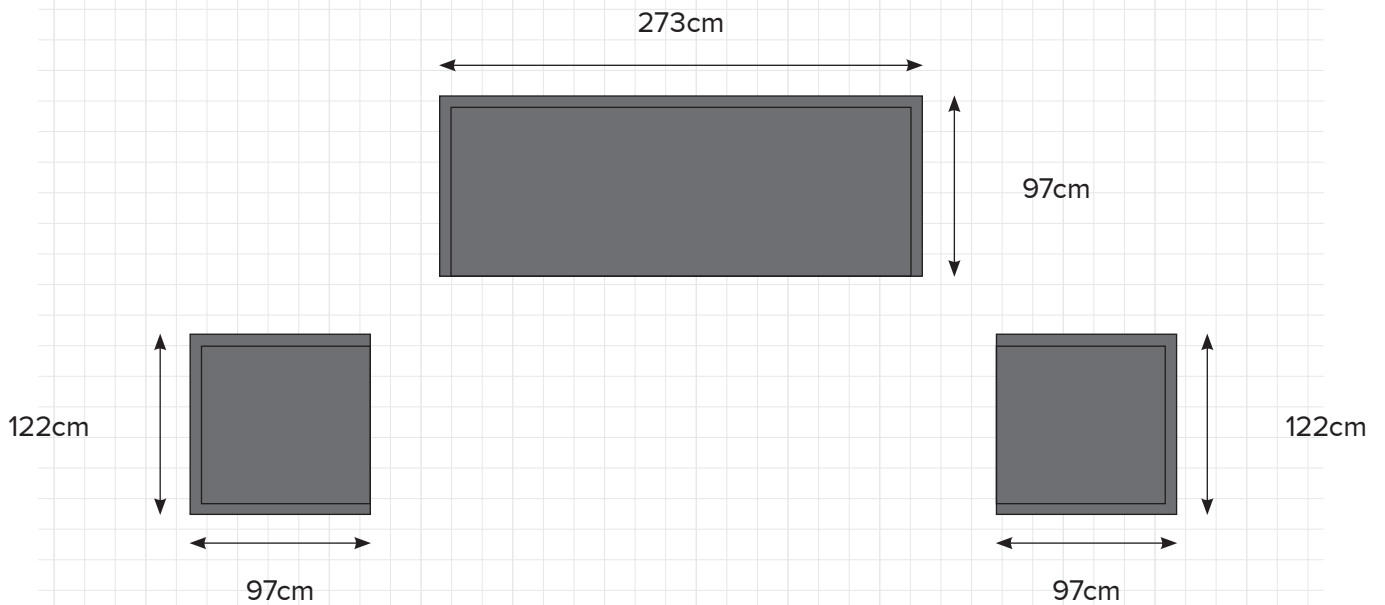

KAPITI

SOFA SET

 DESIGN
CONCEPTS

PREMIUM OUTDOOR FURNITURE

KAPITI: SOFA SET

PLAN VIEW

VISIT OUR STORE

72 Barrys Point Road
Takapuana
Auckland