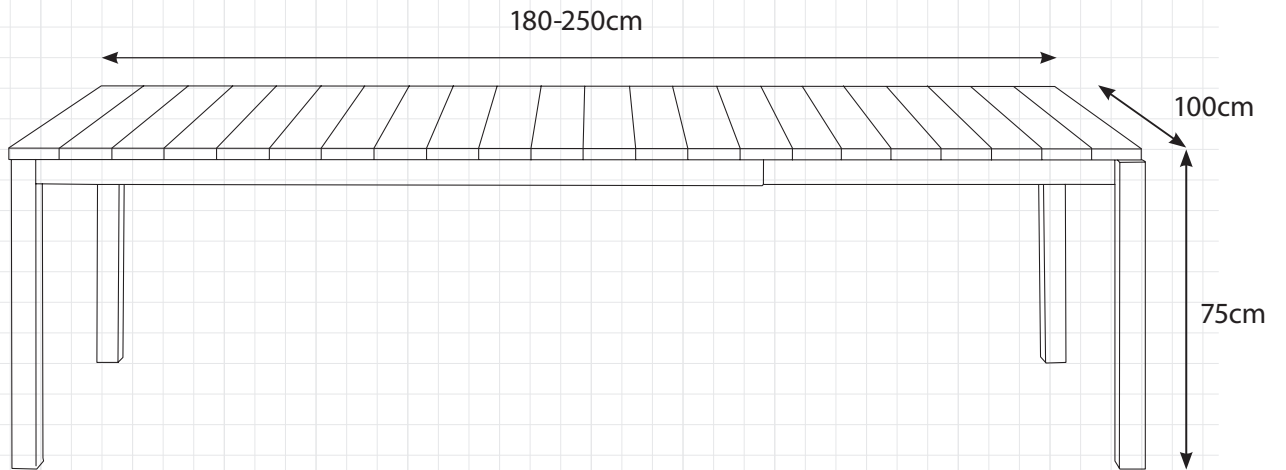

AVON: EXTENSION TABLE