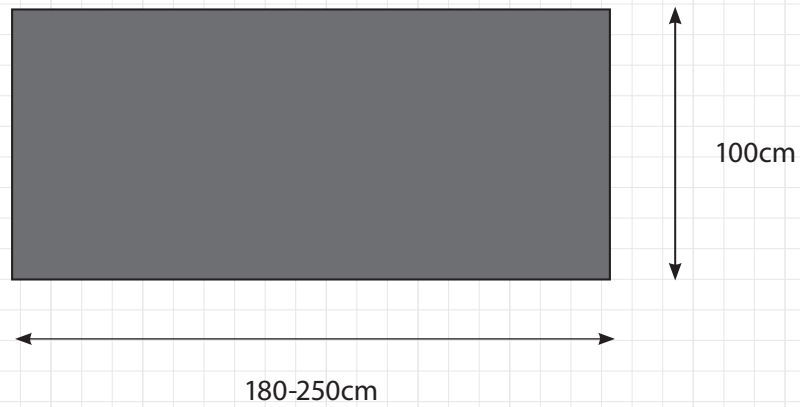

PLAN VIEW

VISIT OUR STORE

72 Barrys Point Road
Takapuna
Auckland

CONTACT US

0800 468 836
sales@designconcepts.co.nz
designconcepts.co.nz

**DESIGN
CONCEPTS**
PREMIUM OUTDOOR FURNITURE