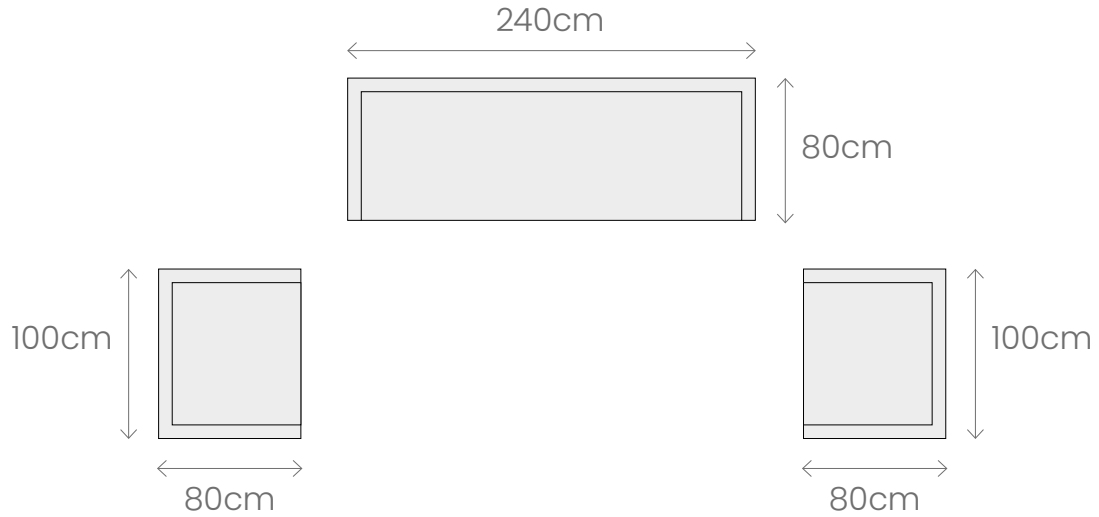

Plan View

FABRIC
5
YEAR
LIMITED
WARRANTY

FRAME & FOAM
2
YEAR
LIMITED
WARRANTY