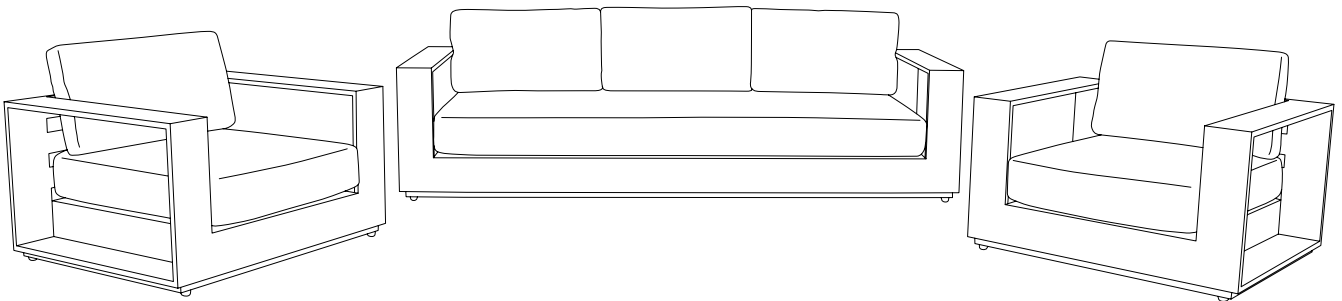

 DESIGN
CONCEPTS

WAIHEKE TEAK

OUTDOOR SOFA

designconcepts.co.nz

Waiheke Teak Family

Single Sofa

W100 D80 H62

Double Sofa

W180 D80 H62

Triple Sofa

W240 D80 H62

Plan View

FABRIC
5
YEAR
LIMITED
WARRANTY

FRAME & FOAM
2
YEAR
LIMITED
WARRANTY

Fabric Warranty

Frame & Foam Warranty