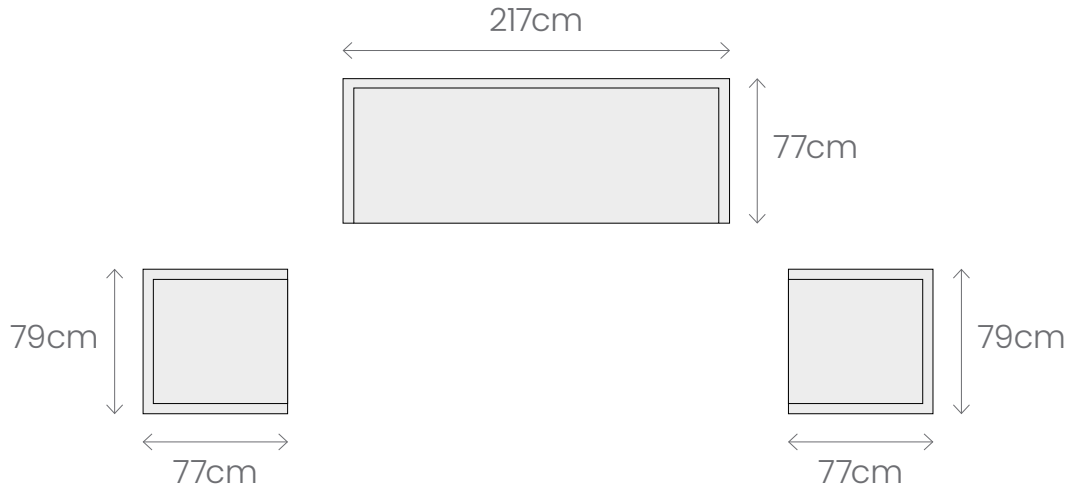

W217 D77 H61

Single Sofa

W79 D77 H61

Triple Sofa

W217 D77 H61

Plan View

FABRIC
5
YEAR
LIMITED
WARRANTY

FRAME & FOAM
2
YEAR
LIMITED
WARRANTY