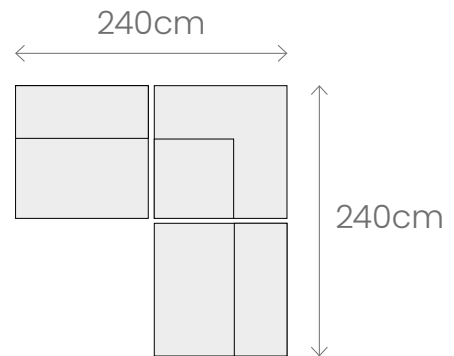

TOLAGA BAY

OUTDOOR SOFA

Tolaga Bay Family

Seat Base Section

W120 D120 H65 (Back) H36 (Seat)

Seat Base Section

W120 D120 H65 (Back) H36 (Seat)

Arm Section

W120 D53 H56

Arm Section

W120 D53 H56

Corner Section

W120 D120 H65 (Back) H36 (Seat)

Corner Section

W120 D120 H65 (Back) H36 (Seat)

Configuration Options