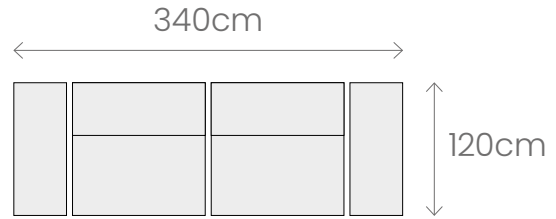

TOLAGA BAY

OUTDOOR SOFA

Tolaga Bay Family

Seat Base Section

W120 D120 H65 (Back) H36 (Seat)

Seat Base Section

W120 D120 H65 (Back) H36 (Seat)

Arm Section

W120 D53 H56

Arm Section

W120 D53 H56

Corner Section

W120 D120 H65 (Back) H36 (Seat)

Corner Section

W120 D120 H65 (Back) H36 (Seat)

Configuration Options