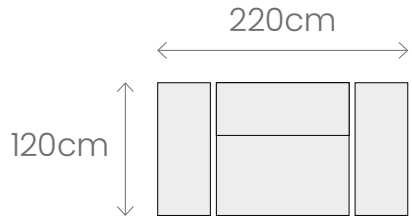

TOLAGA BAY

OUTDOOR SOFA

Tolaga Bay Family

Seat Base Section

W120 D120 H65 (Back) H36 (Seat)

Seat Base Section

W120 D120 H65 (Back) H36 (Seat)

Arm Section

W120 D53 H56

Arm Section

W120 D53 H56

Corner Section

W120 D120 H65 (Back) H36 (Seat)

Corner Section

W120 D120 H65 (Back) H36 (Seat)

Configuration Options