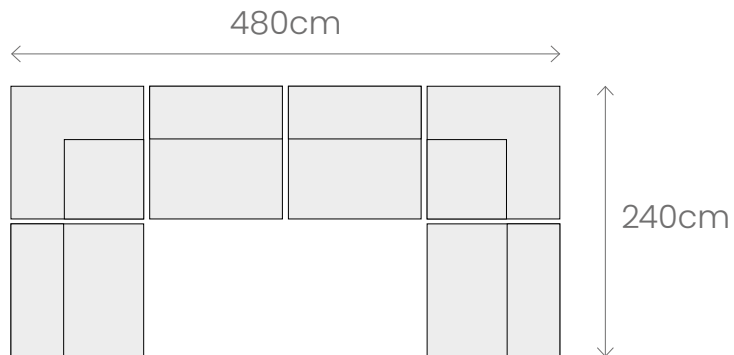

TOLAGA BAY

OUTDOOR SOFA

Tolaga Bay Family

Seat Base Section

W120 D120 H65 (Back) H36 (Seat)

Seat Base Section

W120 D120 H65 (Back) H36 (Seat)

Arm Section

W120 D53 H56

Arm Section

W120 D53 H56

Corner Section

W120 D120 H65 (Back) H36 (Seat)

Corner Section

W120 D120 H65 (Back) H36 (Seat)

Configuration Options