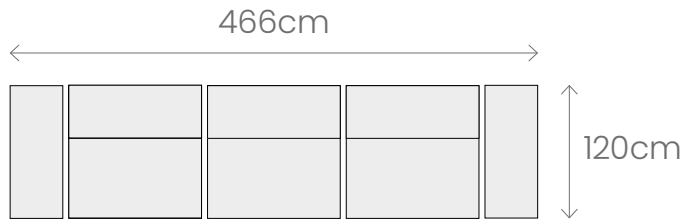

TOLAGA BAY

OUTDOOR SOFA

Tolaga Bay Family

Seat Base Section

W120 D120 H65 (Back) H36 (Seat)

Seat Base Section

W120 D120 H65 (Back) H36 (Seat)

Arm Section

W120 D53 H56

Arm Section

W120 D53 H56

Corner Section

W120 D120 H65 (Back) H36 (Seat)

Corner Section

W120 D120 H65 (Back) H36 (Seat)

Configuration Options