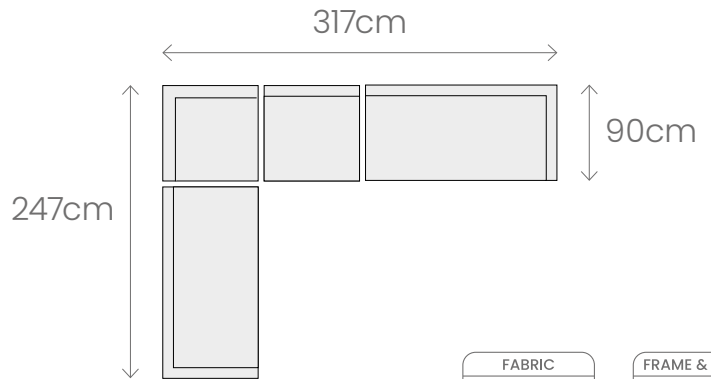

Configuration Options