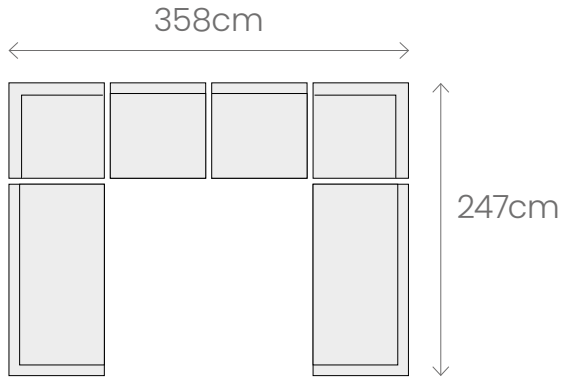

Configuration Options