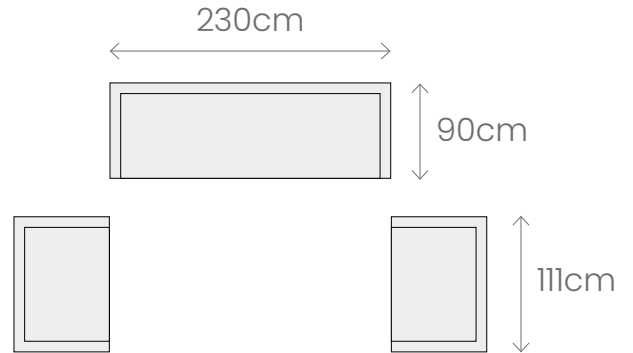

Configuration Options