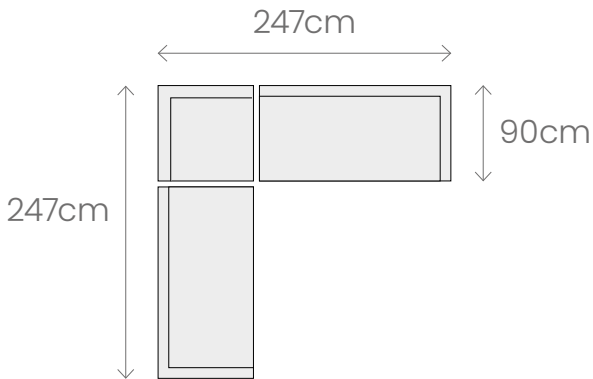

Configuration Options