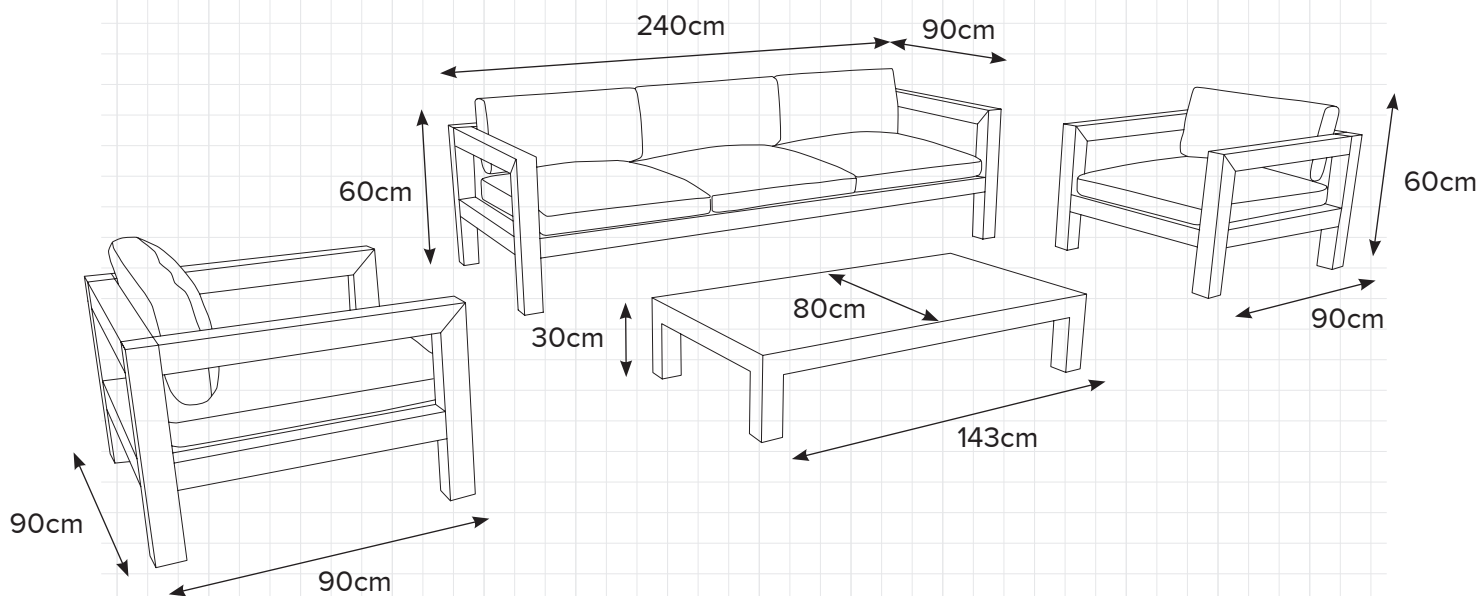

MAHURANGI: SOFA SET