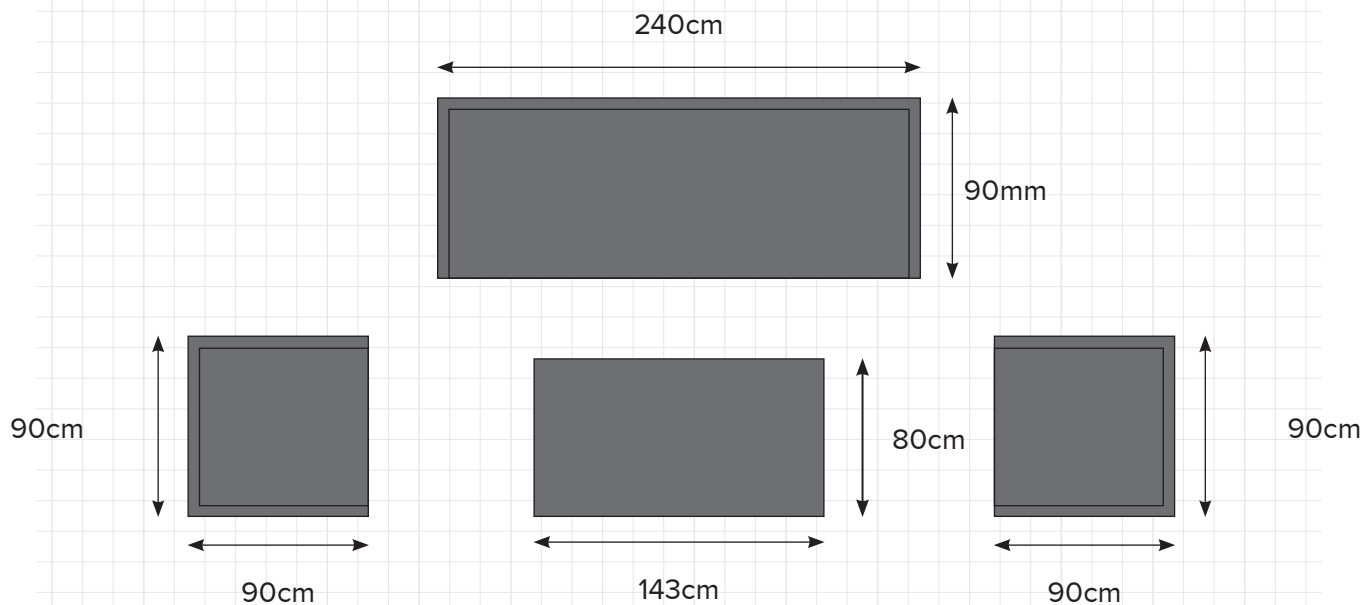

PLAN VIEW

VISIT OUR STORE

72 Barrys Point Road
Takapuana
Auckland

CONTACT US

0800 468 836
sales@designconcepts.co.nz
designconcepts.co.nz

**DESIGN
CONCEPTS**
PREMIUM OUTDOOR FURNITURE