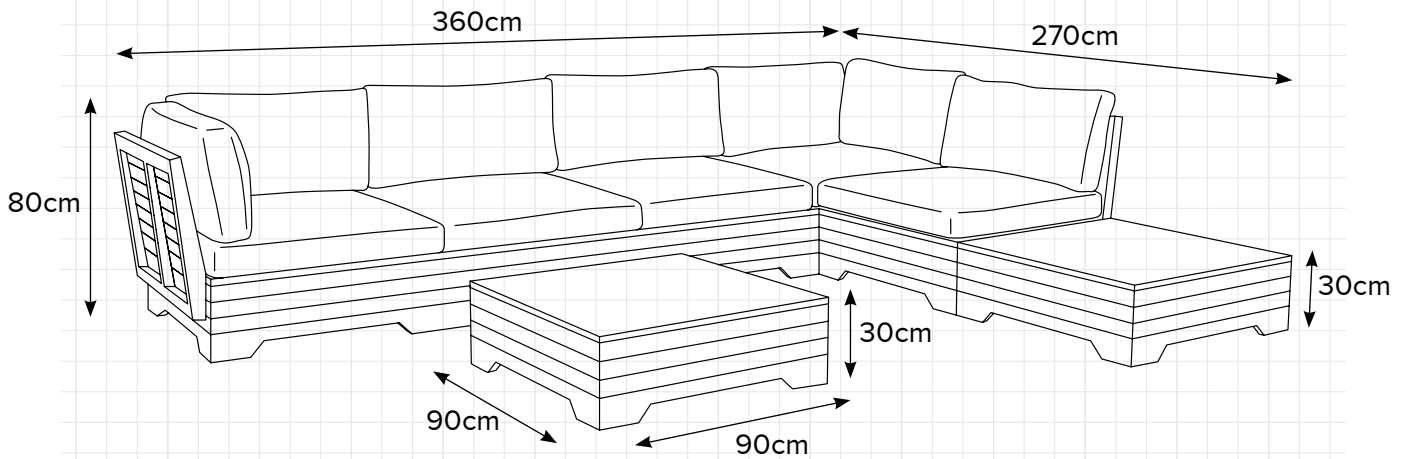

MODULAR SYSTEM

Build it to suit your needs

PLAN VIEW - EXAMPLE

New teak products are 100% SVLK certified legal wood Indonesia from sustainable plantation timber.

VISIT OUR STORE

72 Barrys Point Road
Takapuana
Auckland