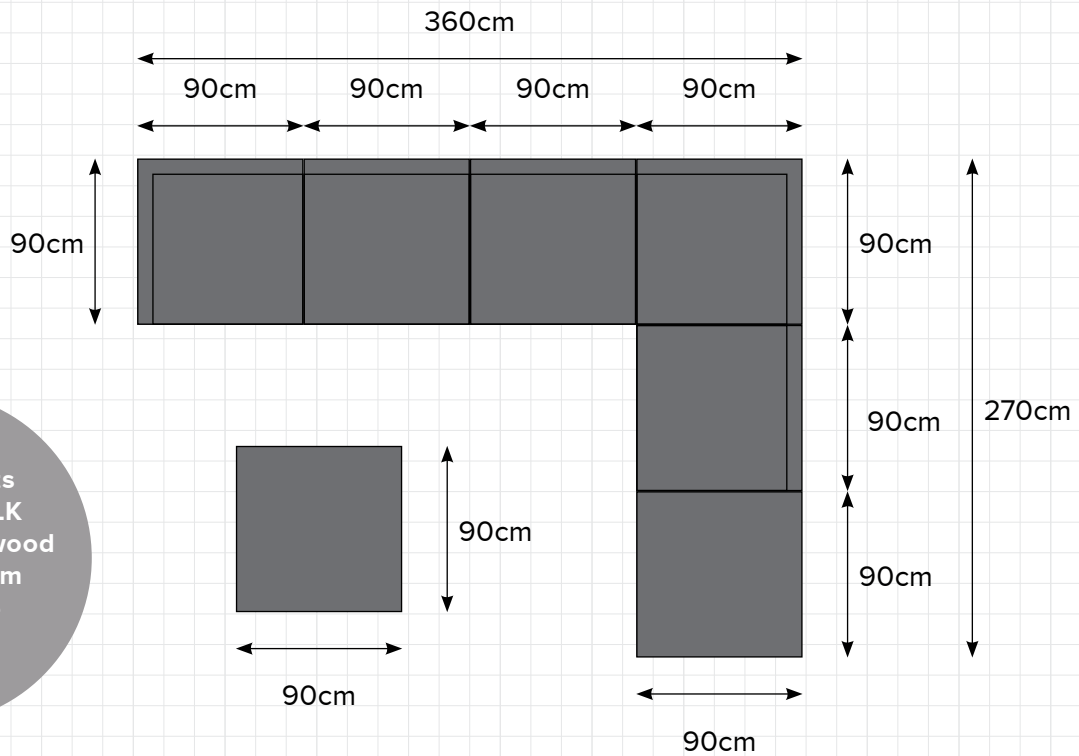

MODULAR SYSTEM

Build it to suit your needs

PLAN VIEW - EXAMPLE

New teak products are 100% SVLK certified legal wood Indonesia from sustainable plantation timber.

VISIT OUR STORE

72 Barrys Point Road
Takapuana
Auckland