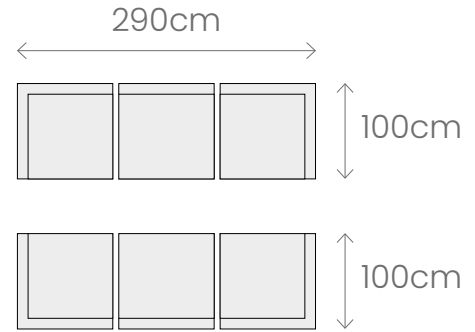

Configuration Options