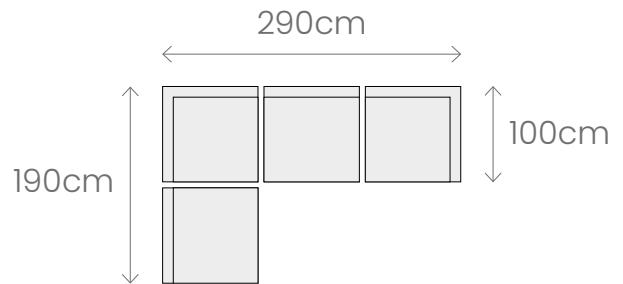

Configuration Options