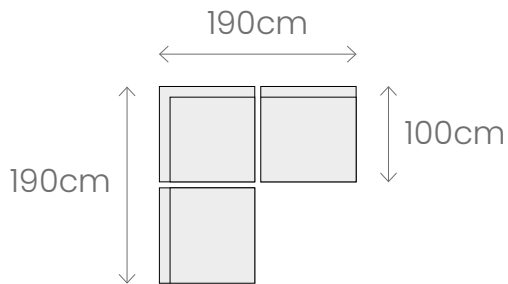

Configuration Options