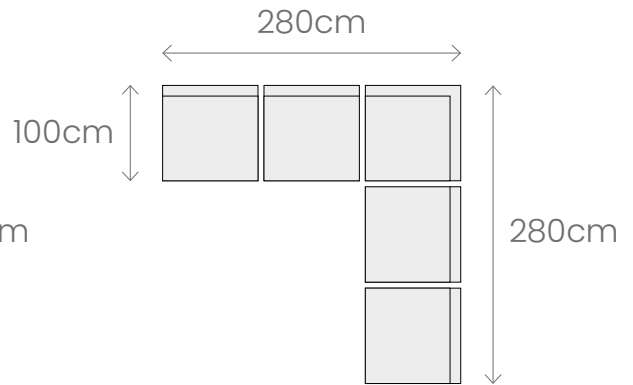

Configuration Options