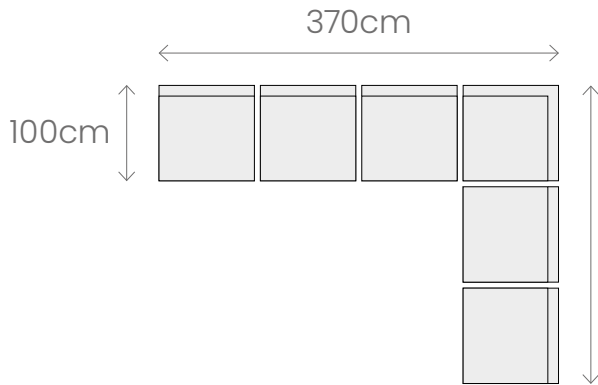

Configuration Options