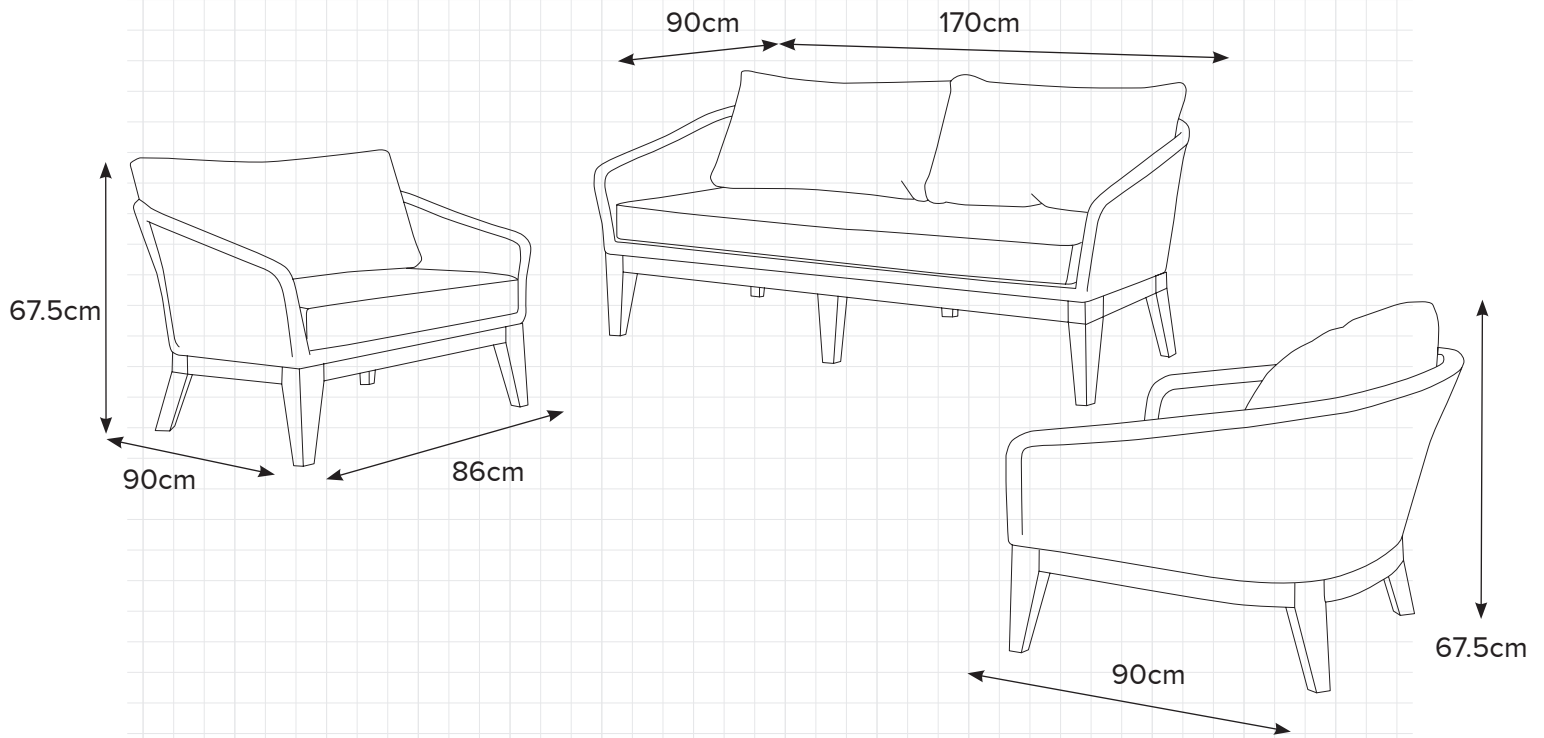

# GREAT BARRIER: SOFA SET

## PLAN VIEW

## COLOUR

**FRAME** Rope weave over aluminium

**FABRIC** Cast Slate Grey