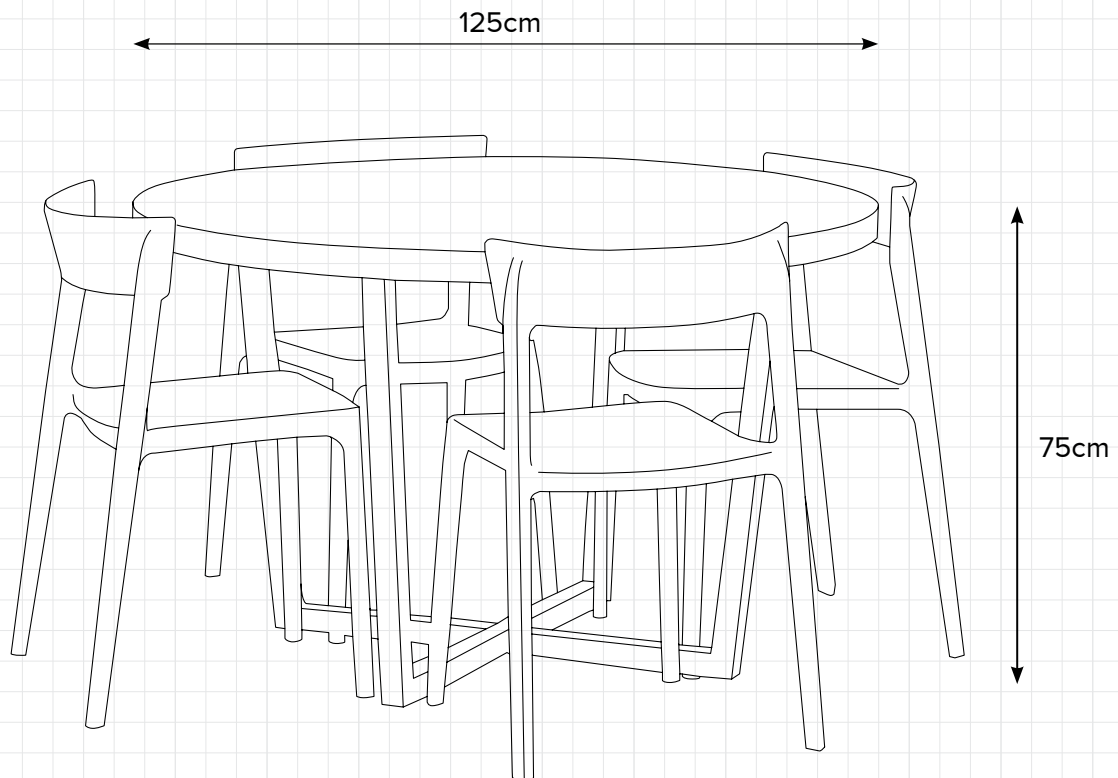

# MATAPOURI

- Black frame with a light grey HPL Laminate top
- Guaranteed Outdoors for 10 years including any fade or deterioration issues
- Other colour options available – Please ask. Free customising colour options
- Other sizes available on request
- Stunning little round dining table; perfect for smaller areas
- Suitable as an Indoor dining table or completely outdoor, fully exposed