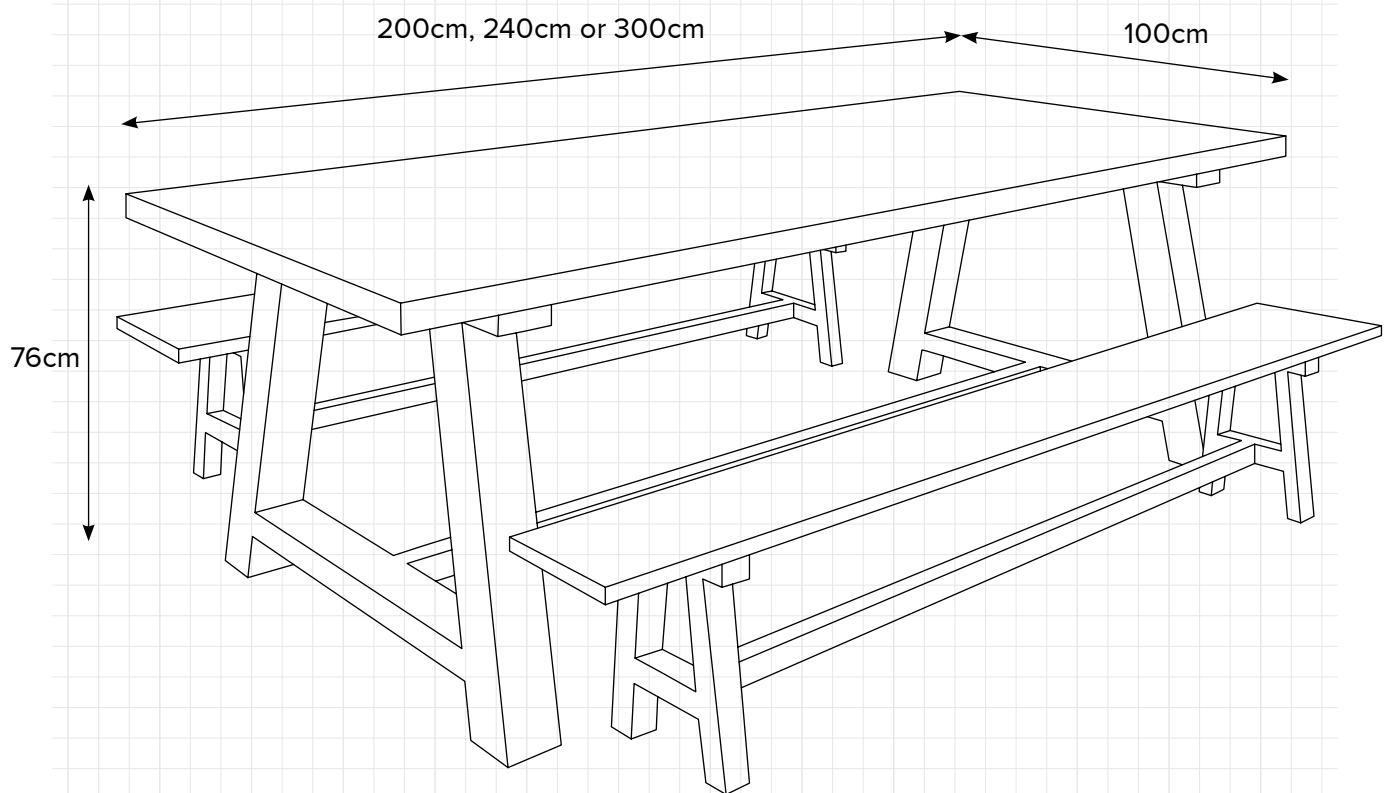

HAMPDEN

TABLE

DESIGN
CONCEPTS

PREMIUM OUTDOOR FURNITURE

HAMPDEN

- A Grade teak will last a lifetime, such a beautiful timber
- Powder coated marine grade aluminium legs for that sharp clean look
- Option of 1 or 2 benches
- Plastic feet, to protect your deck from marks
- Available in White or other colours, just ask
- 100% Outdoor furniture – 100% of the year