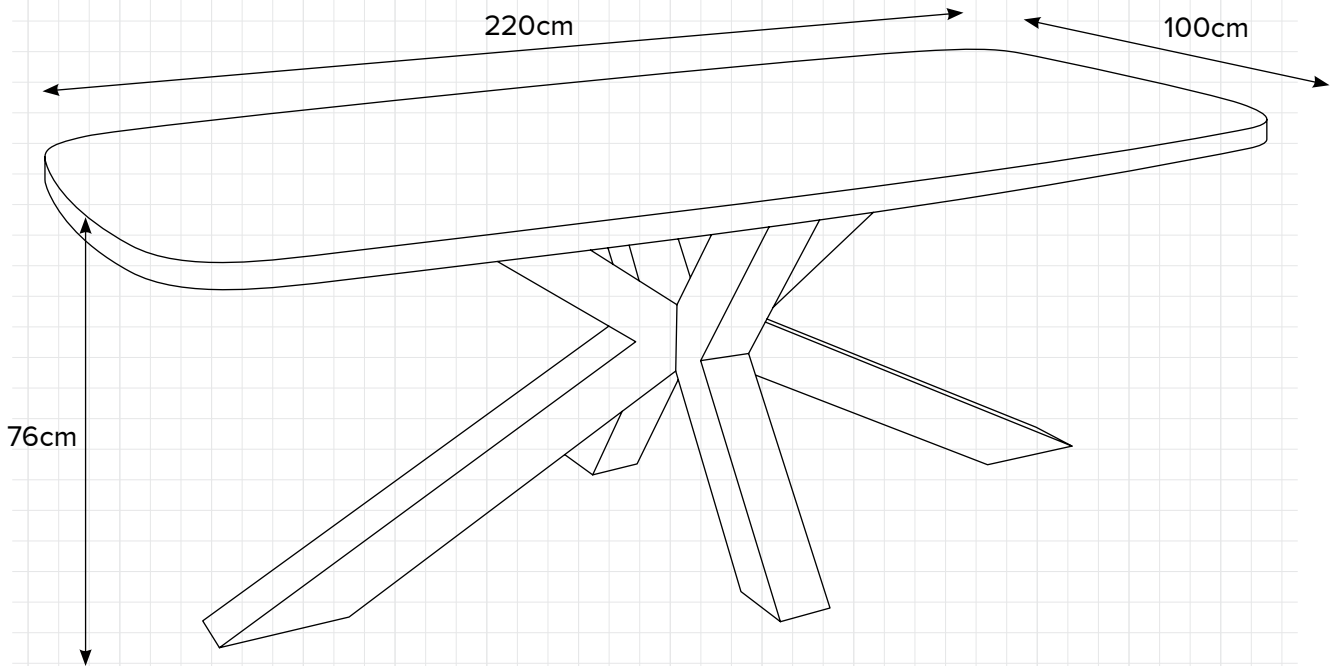

# AKAROA

- Fully certified FSC A grade teak
- Powder coated marine grade aluminium legs for that sharp clean look
- Plastic feet, to protect your deck from marks
- Available in White or other colours, just ask
- 100% Outdoor furniture – 100% of the year