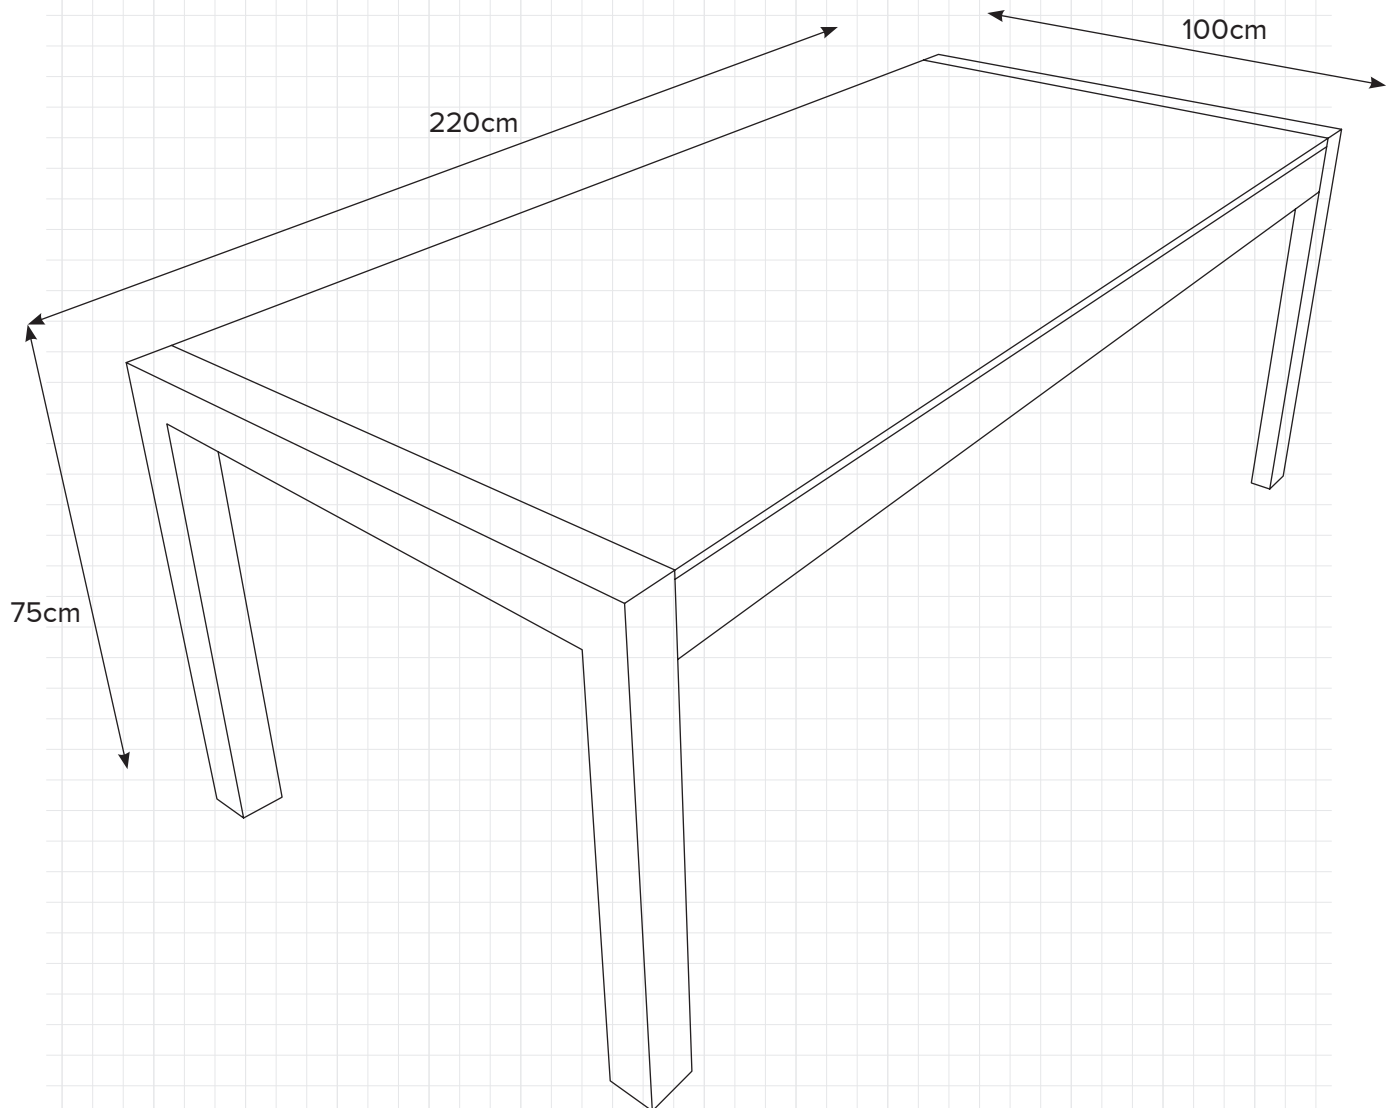

WHANGAMATA

BLACK

DESIGN
CONCEPTS

PREMIUM OUTDOOR FURNITURE

WHANGAMATA

- Modern design that will create a stunning outdoor dining space for sure.
- Pair up with our Dining Chairs for the perfect combo
- Available in Matte Black
- Plastic feet, to protect your deck from marks
- 100% Outdoor furniture – 100% of the year