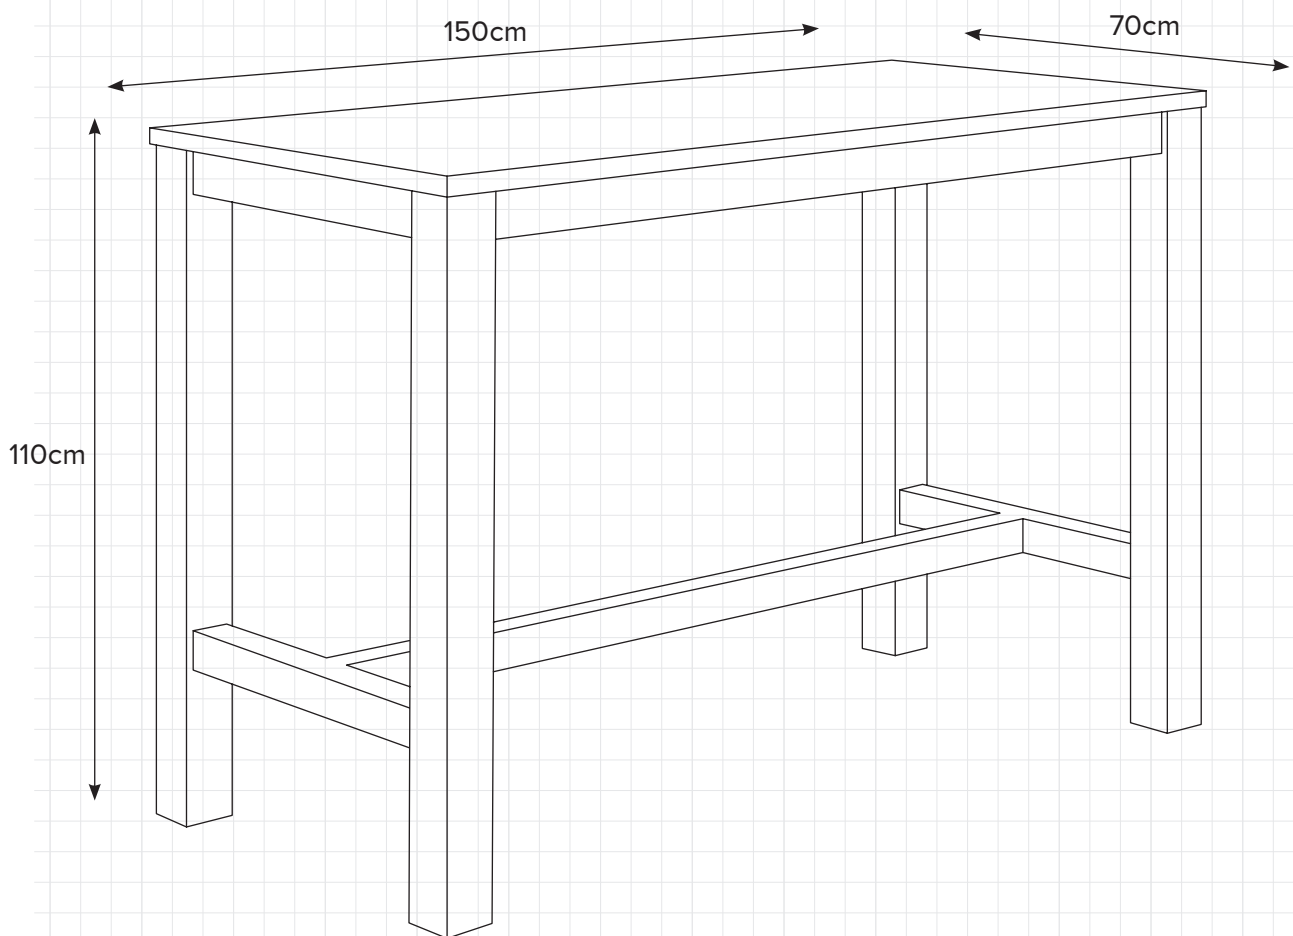

Reclaimed
sustainable
teak

DESIGN
CONCEPTS

PREMIUM OUTDOOR FURNITURE

WAITEMATA

- Made from reclaimed sustainable teak. Fully certified FSC Reclaimed Teak, not forest milled
- Plastic feet, to protect your deck from marks
- 100% Outdoor furniture – 100% of the year