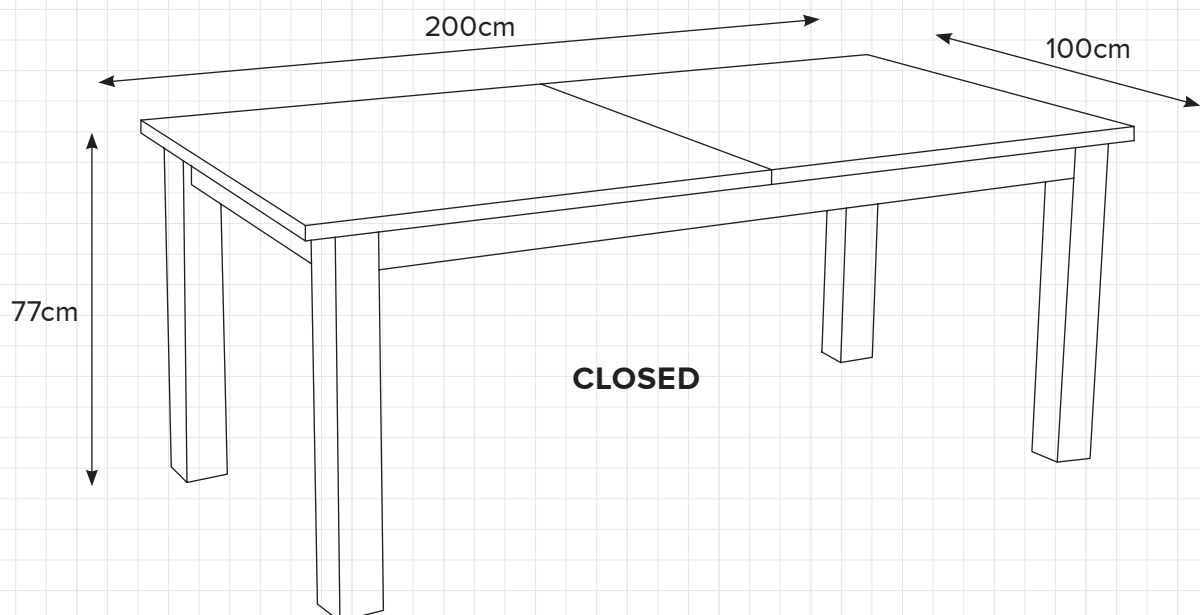

# NELSON: EXTENSION TABLE

- Made from reclaimed sustainable teak. Fully certified FSC Reclaimed Teak, not forest milled
- Plastic feet, to protect your deck from marks
- 100% Outdoor furniture – 100% of the year