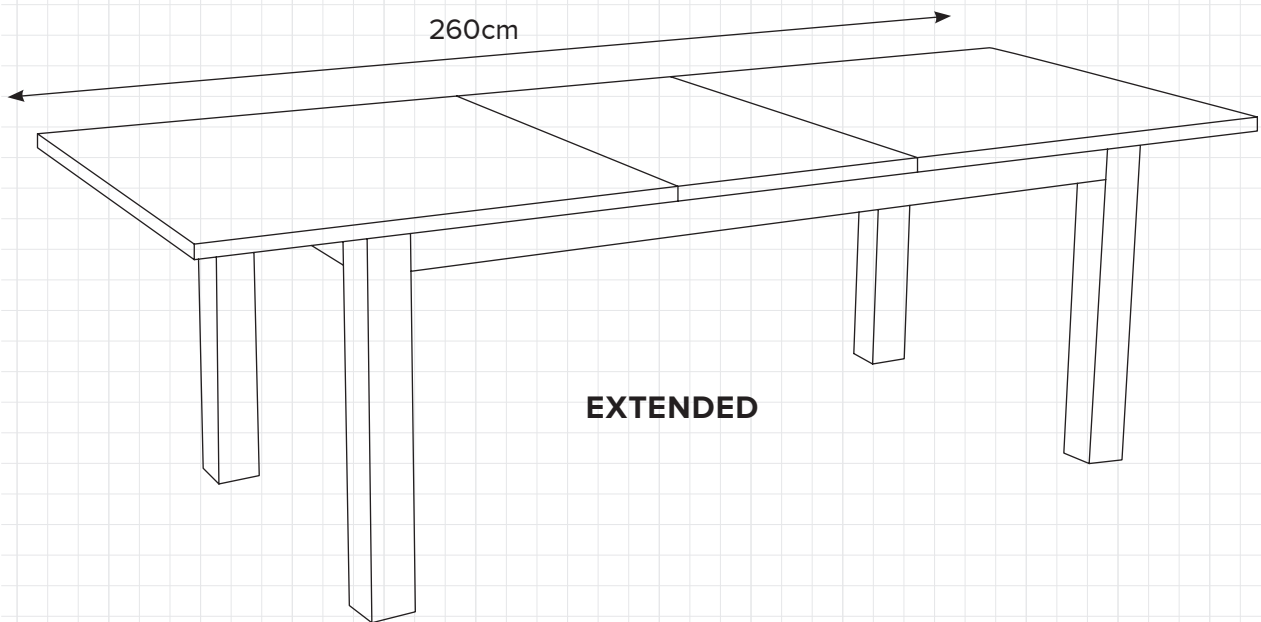

# NELSON: EXTENSION TABLE

- Made from reclaimed sustainable teak. Fully certified FSC Reclaimed Teak, not forest milled
- Plastic feet, to protect your deck from marks
- 100% Outdoor furniture – 100% of the year