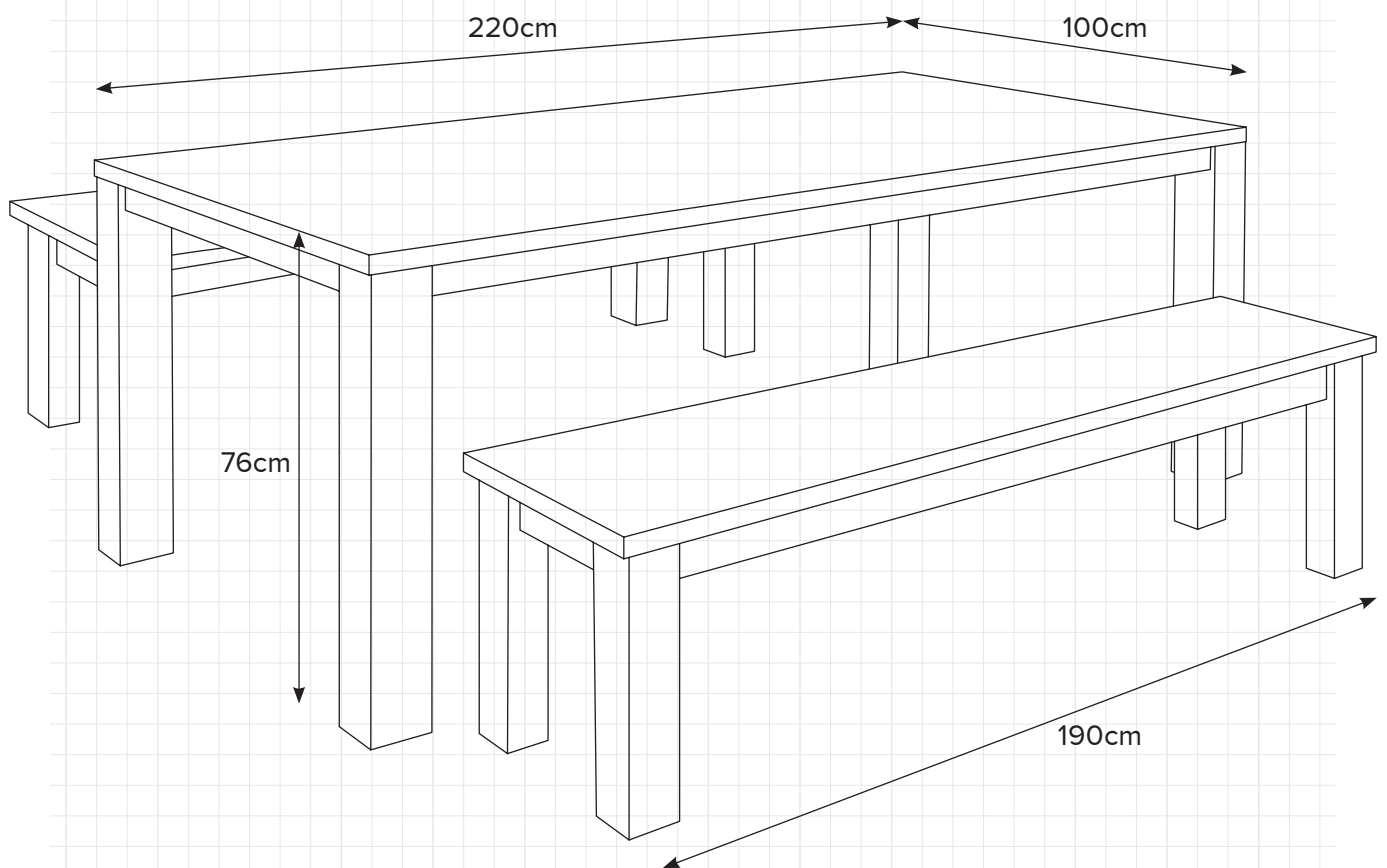

HAURAKI

TEAK

 DESIGN
CONCEPTS

PREMIUM OUTDOOR FURNITURE

HAURAKI

- Made from reclaimed sustainable teak. Fully certified FSC Reclaimed Teak, not forest milled
- Powder coated marine grade aluminium legs for that sharp clean look
- Option of 1 or 2 benches
- Plastic feet, to protect your deck from marks
- Available in White or other colours, just ask
- 100% Outdoor furniture – 100% of the year