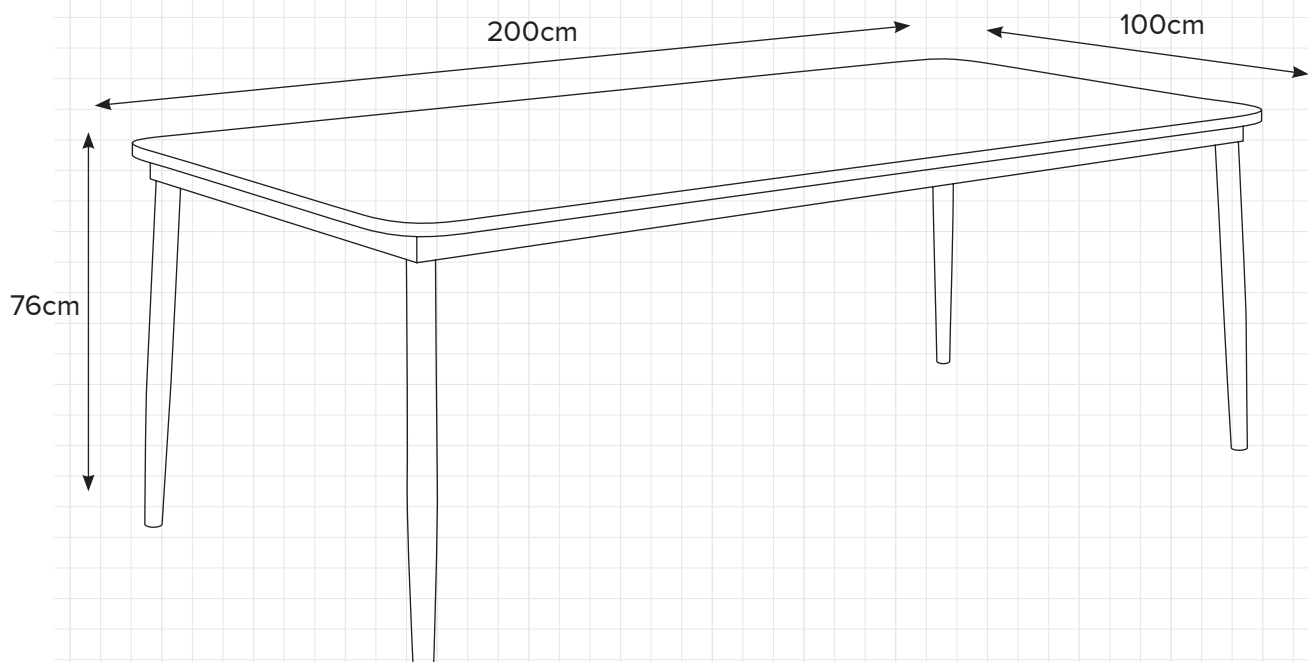

# CAMBRIDGE

- Made from reclaimed sustainable teak. Fully certified FSC Reclaimed Teak, not forest milled
- Powder coated marine grade aluminium legs for that sharp clean look
- Plastic feet, to protect your deck from marks
- Available in White or other colours, just ask
- 100% Outdoor furniture – 100% of the year