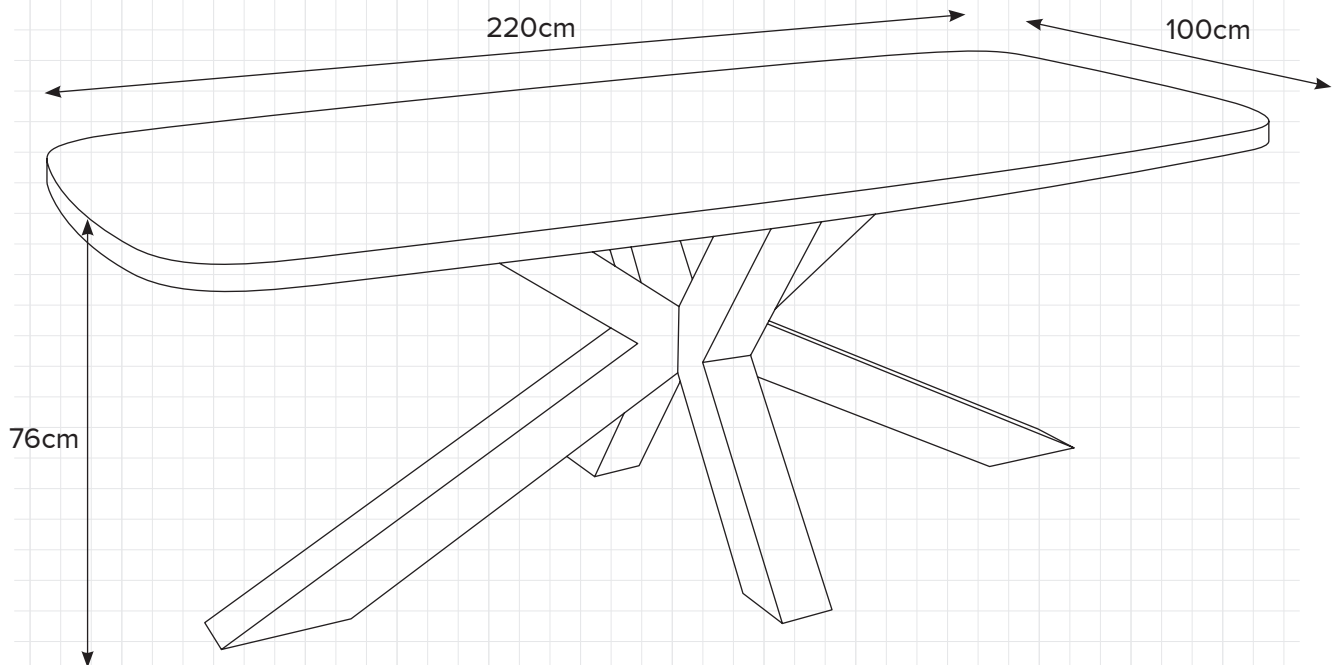

AKAROA

TEAK

Reclaimed
sustainable
teak

DESIGN
CONCEPTS

PREMIUM OUTDOOR FURNITURE

AKAROA

- Made from reclaimed sustainable teak. Fully certified FSC Reclaimed Teak, not forest milled
- Powder coated marine grade aluminium legs for that sharp clean look
- Plastic feet, to protect your deck from marks
- Available in White or other colours, just ask
- 100% Outdoor furniture – 100% of the year