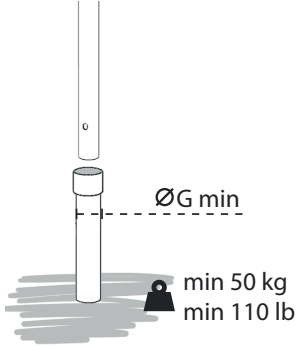

DIMENSIONS

DIMENSIONS FOR BASE AND ROUND SUPPORT

Extra weight plate
Infina base
60 x 60 cm - 23.6" x 23.6" - 20 kg - 44 lbs
galvanized
(compulsory for 3x3 square)
For non-permanent base options -
see spec sheet Installation Options

Fixed spigot for ground mounting

Requirements for other bases

	A mm/inch	B mm/inch	C mm/inch	D mm/inch	E mm/inch	F mm/inch	G mm/inch
spigot and pole dimensions	50/2"	45/1.8"	215/8.5"	170/6.7"	45/1.8"	11/0.43"	52/2.1"