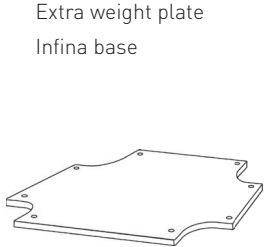

DIMENSIONS

DIMENSIONS FOR BASE AND ROUND SUPPORT

Extra weight plate
Infina base
60 x 60 cm - 23.6" x 23.6" - 20 kg - 44 lbs
galvanized
(compulsory for 3x3 square)
For non-permanent base options -
see spec sheet Installation Options