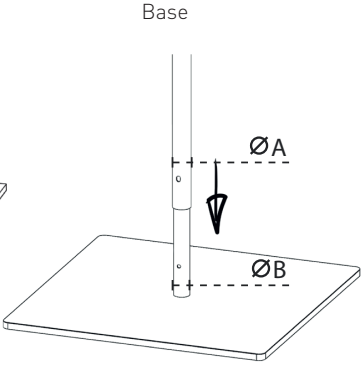

DIMENSIONS

DIMENSIONS FOR BASE AND ROUND SUPPORT

Extra weight plate
Infina base
60 x 60 cm - 23.6" x 23.6" - 20 kg - 44 lbs
galvanized
(compulsory for 3x3 square)
For non-permanent base options -
see spec sheet Installation Options

Fixed spigot for ground mounting

Requirements for other bases

	A mm/inch	B mm/inch	C mm/inch	D mm/inch	E mm/inch	F mm/inch	G mm/inch
spigot and pole dimensions	50/2"	45/1.8"	215/8.5"	170/6.7"	45/1.8"	11/0.43"	52/2.1"