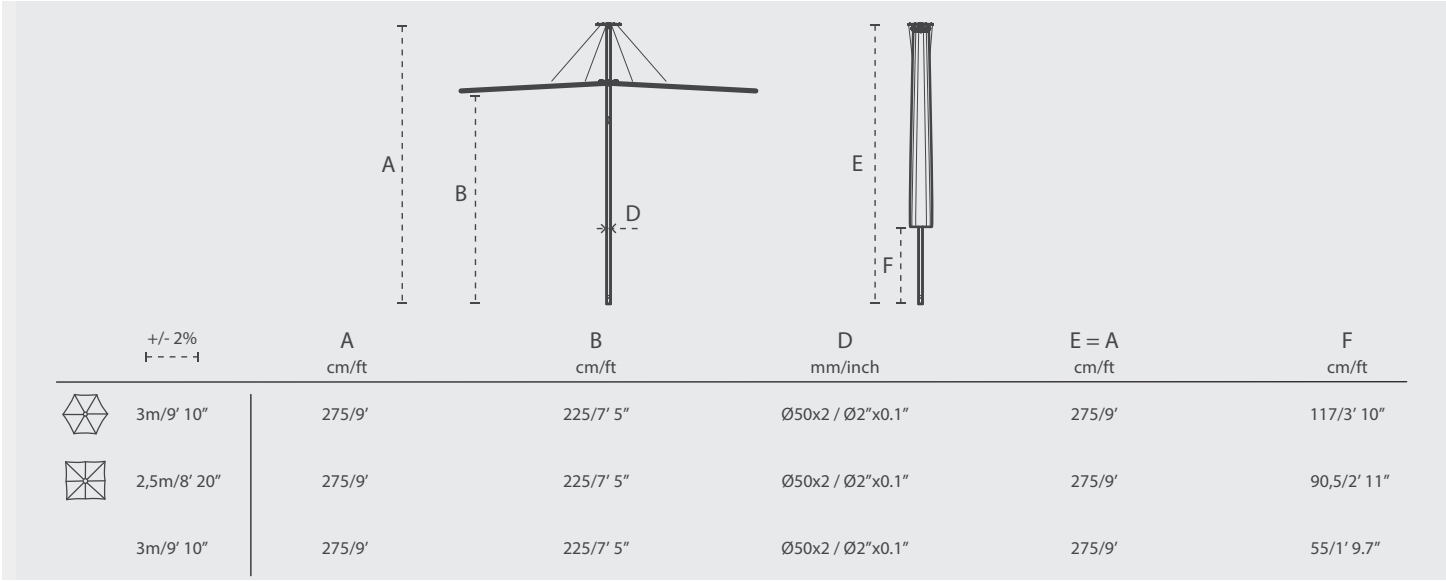

DIMENSIONS

DIMENSIONS FOR BASE AND ROUND SUPPORT

Extra weight plate
Infina base
60 x 60 cm - 23.6" x 23.6" - 20 kg - 44 lbs
galvanized
(compulsory for 3x3 square)
For non-permanent base options -
see spec sheet Installation Options

Fixed spigot for ground mounting

Requirements for other bases

	A mm/inch	B mm/inch	C mm/inch	D mm/inch	E mm/inch	F mm/inch	G mm/inch
spigot and pole dimensions	50/2"	45/1.8"	215/8.5"	170/6.7"	45/1.8"	11/0.43"	52/2.1"