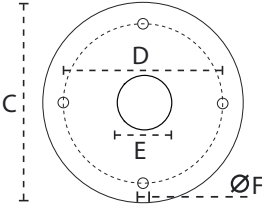

DIMENSIONS

DIMENSIONS FOR BASE AND ROUND SUPPORT

Extra weight plate
Infina base
60 x 60 cm - 23.6" x 23.6" - 20 kg - 44 lbs
galvanized
(compulsory for 3x3 square)
For non-permanent base options -
see spec sheet Installation Options

Fixed spigot for ground mounting

Requirements for other bases

	A mm/inch	B mm/inch	C mm/inch	D mm/inch	E mm/inch	F mm/inch	G mm/inch
spigot and pole dimensions	50/2"	45/1.8"	215/8.5"	170/6.7"	45/1.8"	11/0.43"	52/2.1"