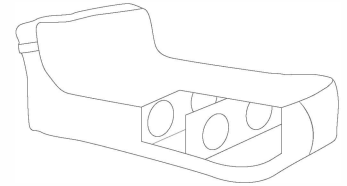

THE ISLA COLLECTION™

ISLA LOUNGER

DIMENSIONS

1100mm wide
 1750mm deep
 400mm seat height
 750mm back height

28.55 Cubic Feet
 (0.80 m³)
 4 Kg

FILLING

Requires 800 litres of beans

PRODUCT FEATURES