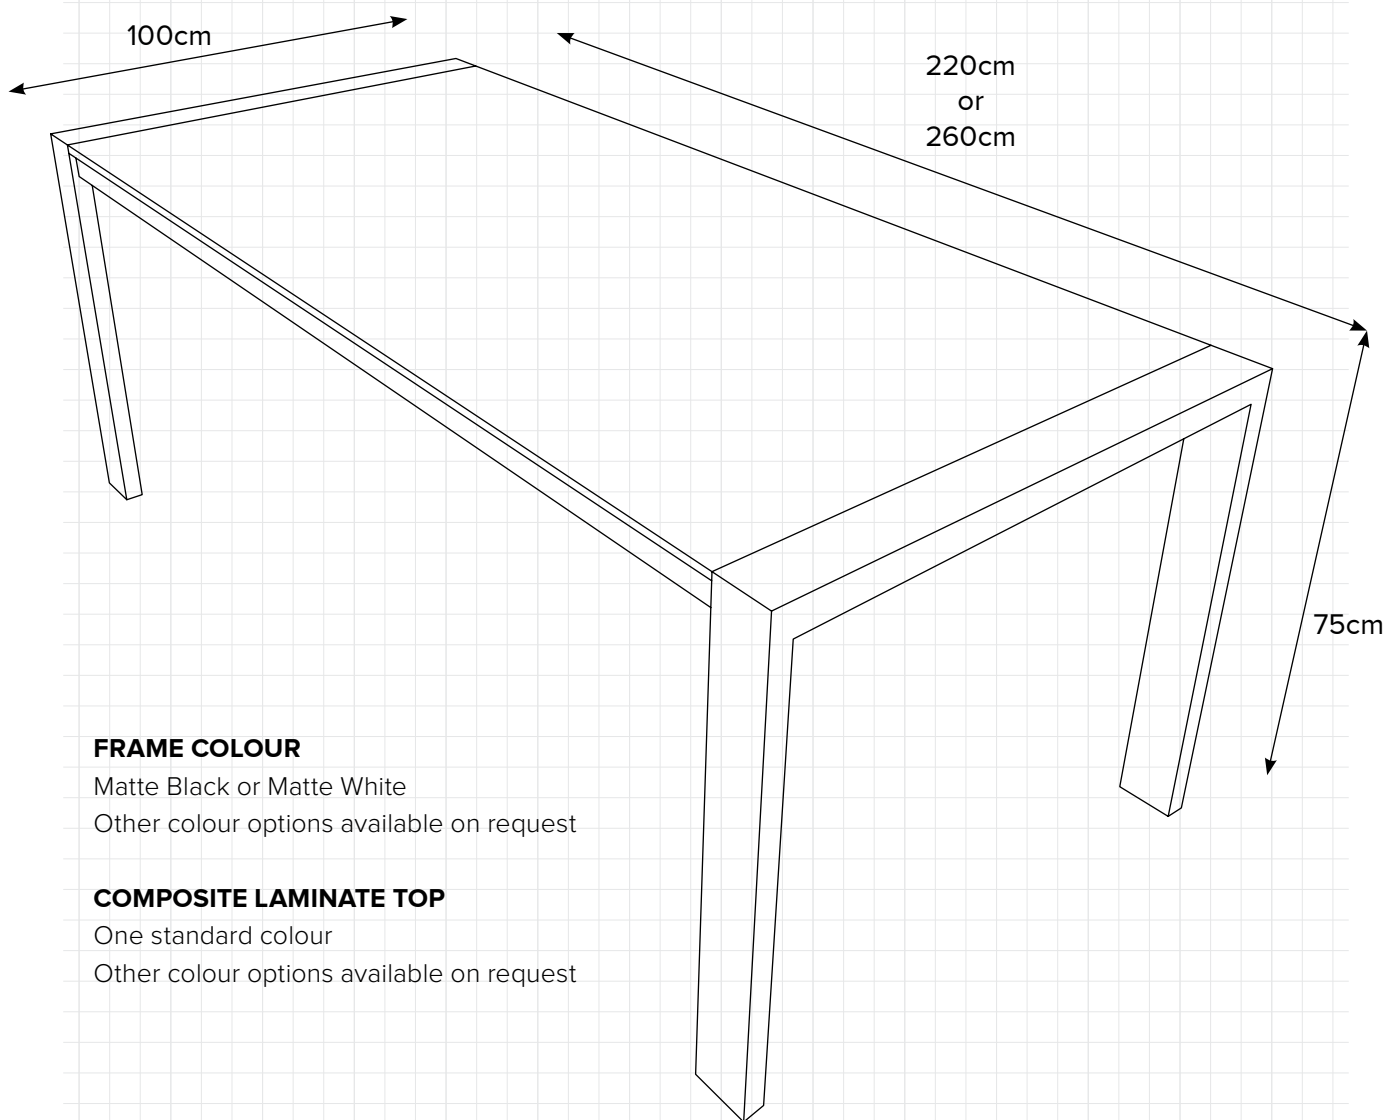

# MARLBOROUGH

- Beautiful HPL from Netherlands table top, real wow factor
- Guaranteed Outdoors for 10 years including any fade or deterioration issues
- Super robust, sturdy and beautiful Dining table
- Available in Matte Black or Matte White, and various sizes
- Pair up with our Dining Chairs for the perfect combo
- Plastic feet, to protect your deck from marks
- Designed for full outdoor life all year, even in New Zealand's harsh weather