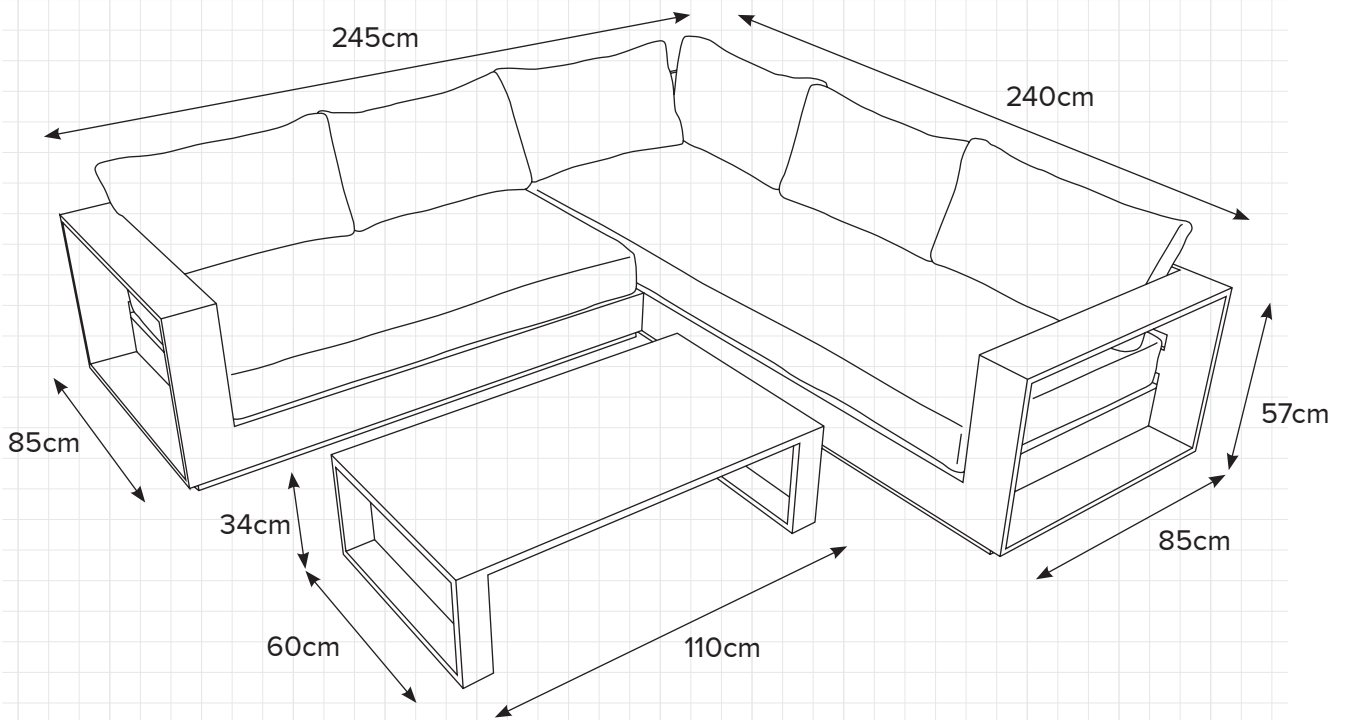

WAIHEKE: SMALL CORNER