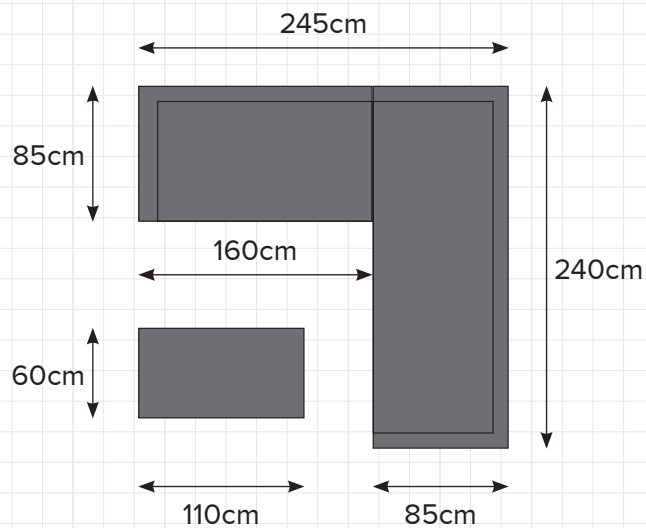

DESIGN
CONCEPTS

PREMIUM OUTDOOR FURNITURE

WAIHEKE: SMALL CORNER

PLAN VIEW (DC001-F)

VISIT OUR STORE

72 Barrys Point Road
Takapuana
Auckland

CONTACT US

0800 468 836
sales@designconcepts.co.nz
designconcepts.co.nz