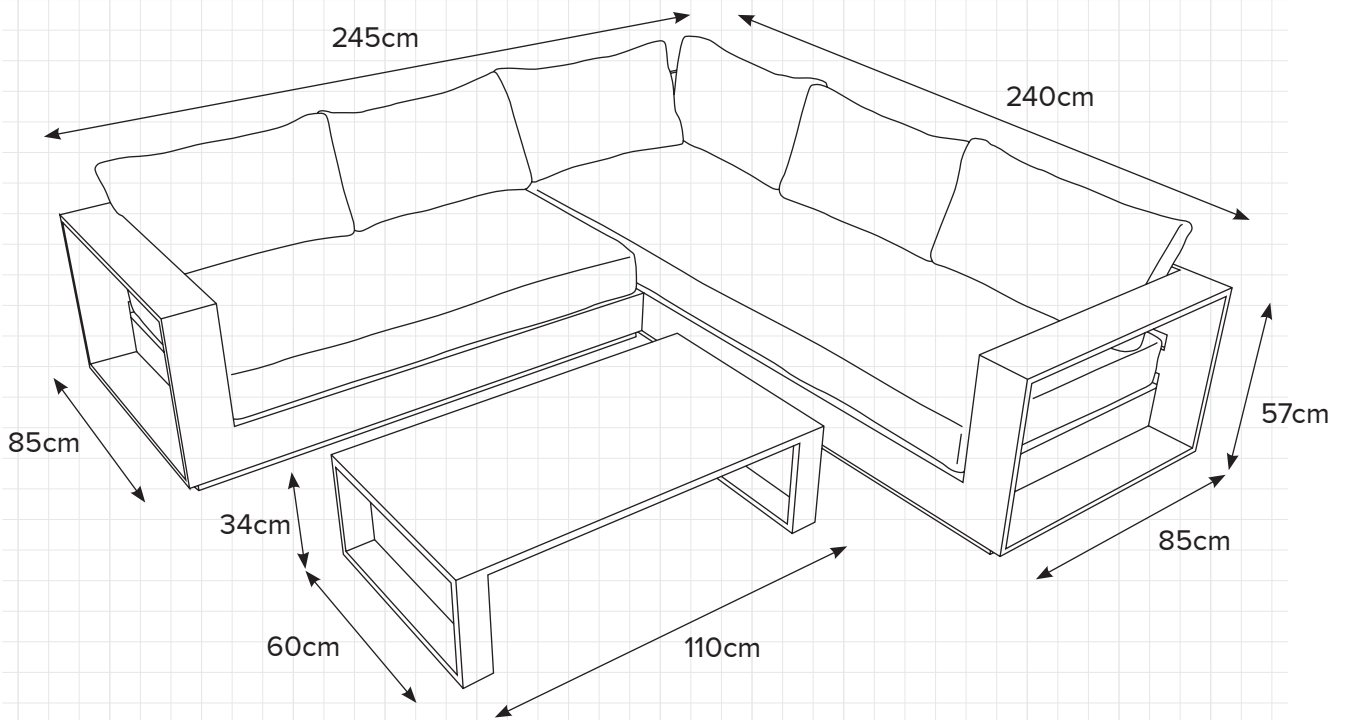

DESIGN
CONCEPTS

PREMIUM OUTDOOR FURNITURE

WAIHEKE: SMALL CORNER

PLAN VIEW (DC001-F)

VISIT OUR STORE

72 Barrys Point Road
Takapuana
Auckland

CONTACT US

0800 468 836
sales@designconcepts.co.nz
designconcepts.co.nz