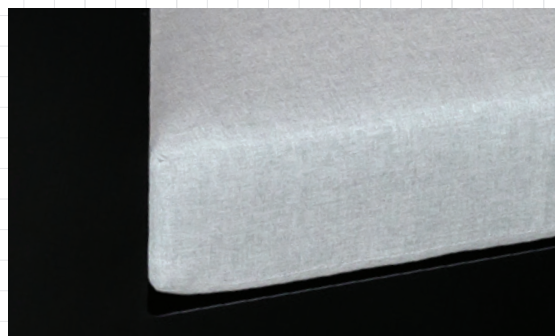

FRAME Matte Black
FABRIC Lead Chine

VISIT OUR STORE

72 Barrys Point Road
Takapuana
Auckland

CONTACT US

0800 468 836
sales@designconcepts.co.nz
designconcepts.co.nz

**DESIGN
CONCEPTS**
PREMIUM OUTDOOR FURNITURE