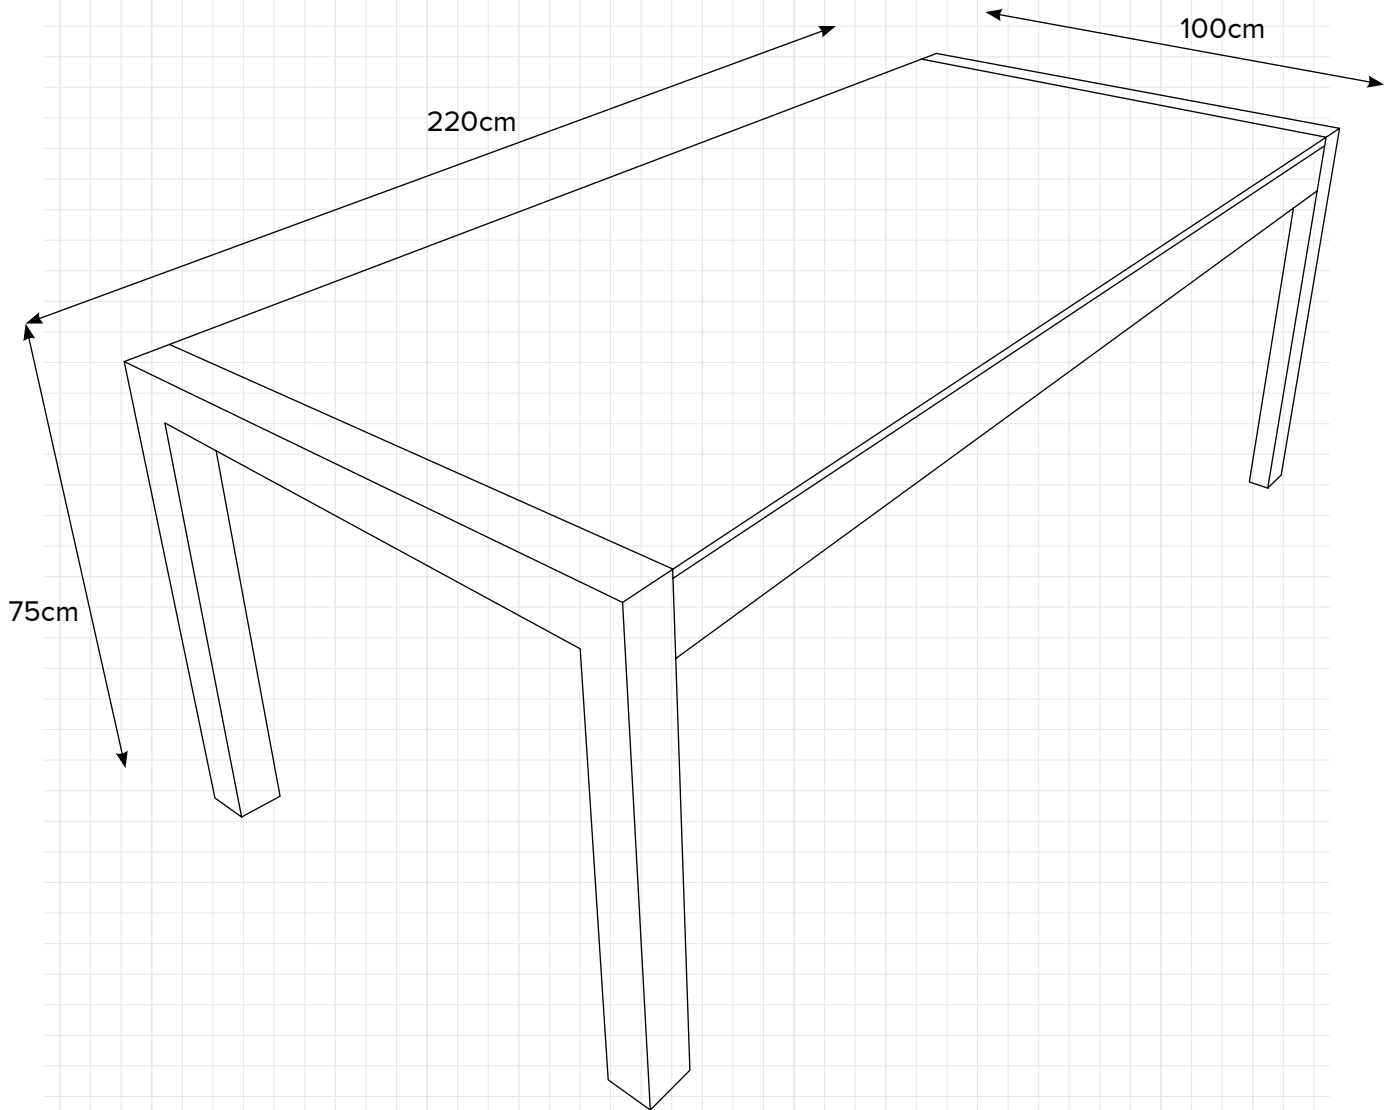

WHANGAMATA

TABLE

DESIGN
CONCEPTS

PREMIUM OUTDOOR FURNITURE

WHANGAMATA

- Modern design that will create a stunning outdoor dining space for sure
- Full Marine Grade Aluminium – No rust guaranteed
- Pair up with our Dining Chairs for the perfect combo
- Available in Matte Black and Matte White
- Plastic feet, to protect your deck from marks
- 100% Outdoor furniture – 100% of the year