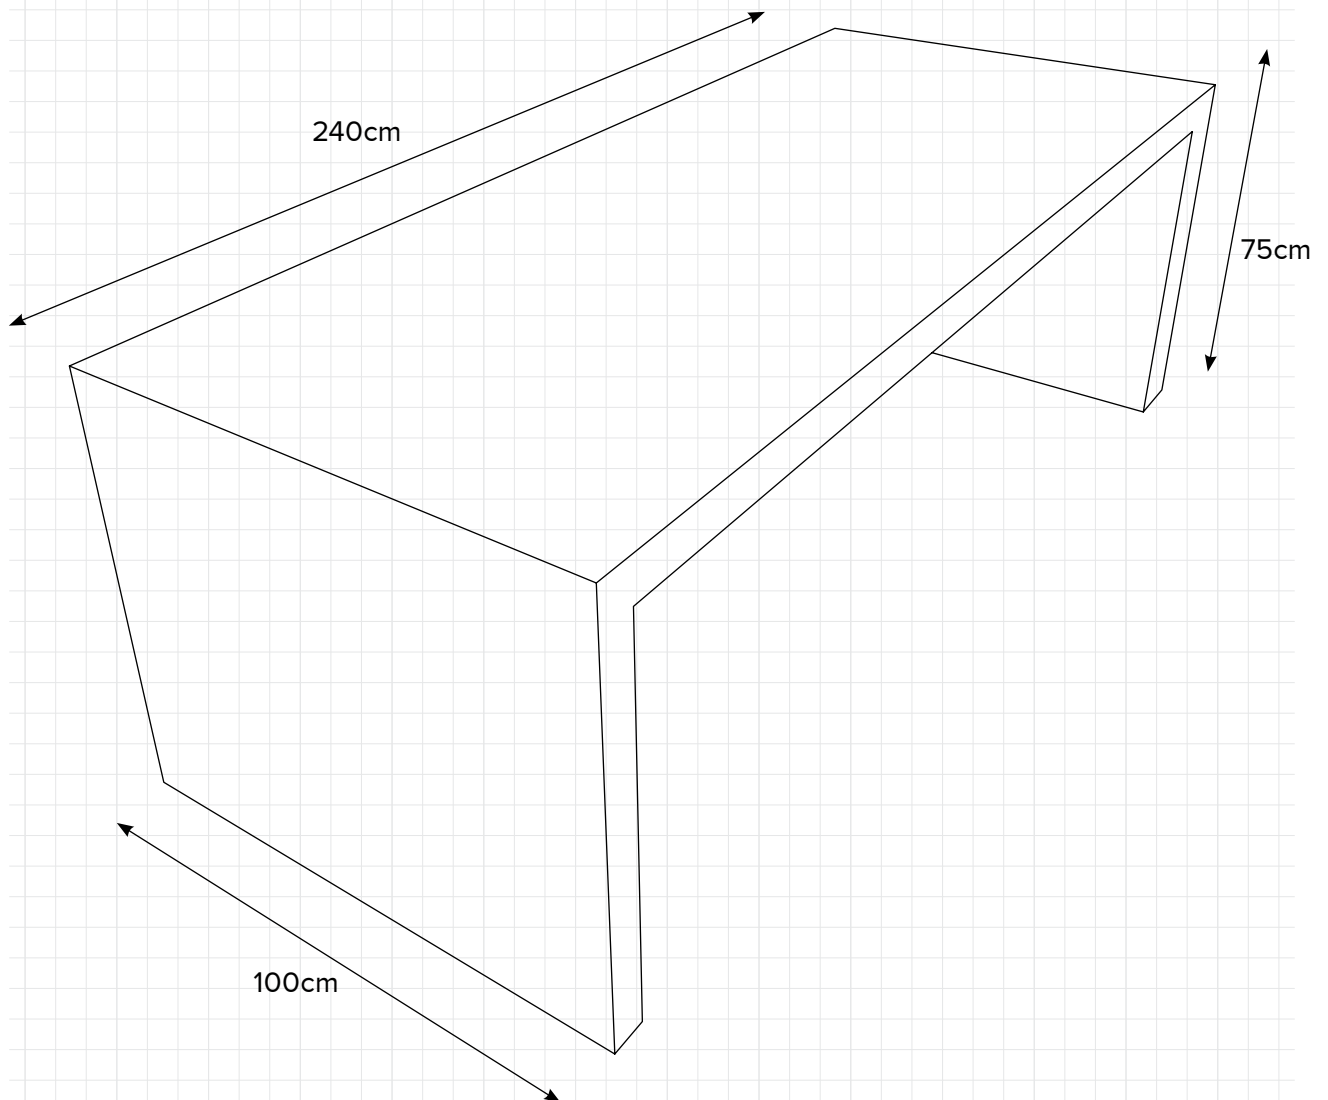

MURIWAI

TABLE

DESIGN
CONCEPTS

PREMIUM OUTDOOR FURNITURE

MURIWAI

- Super robust, sturdy and beautiful Dining table
- Available in Matte Black or Matte White, and various sizes
- 100% Outdoor furniture – 100% of the year
- Plastic feet, to protect your deck from marks
- Option of 1 or 2 benches with Sunbrella cushions included
- Pair with our Dining Chairs for the full package – 8 chairs