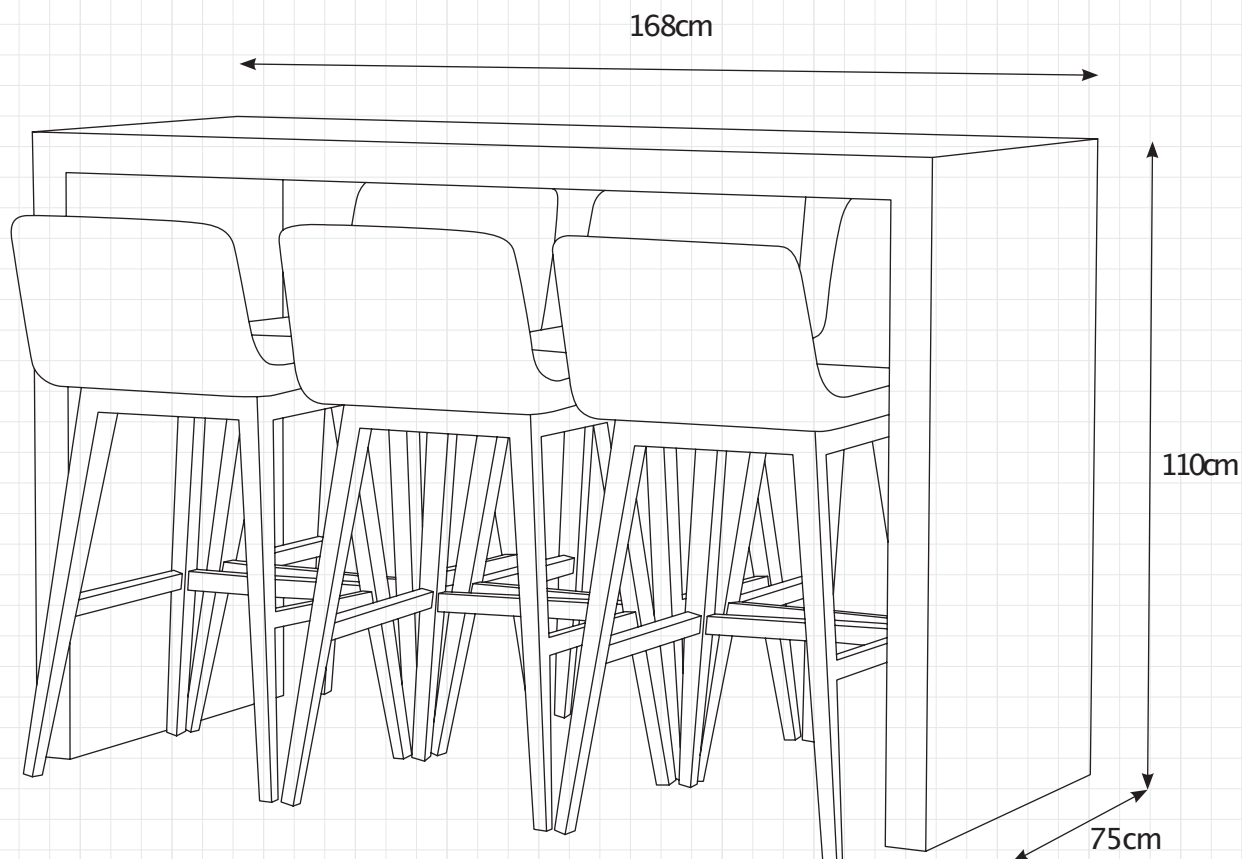

VIADUCT

BLACK

DESIGN
CONCEPTS

PREMIUM OUTDOOR FURNITURE

VIADUCT

- Super modern and trendy bar setting
- Aluminium bar frame and stool legs, so will not weather outdoors
- Stainless 304 grade foot rest so as to not scratch the powder coating
- Matte Black frame colour with Sunbrella Sooty fabric over quick dry foam
- Plastic feet, to protect your deck from marks
- 100% Outdoor furniture - 100% of the year