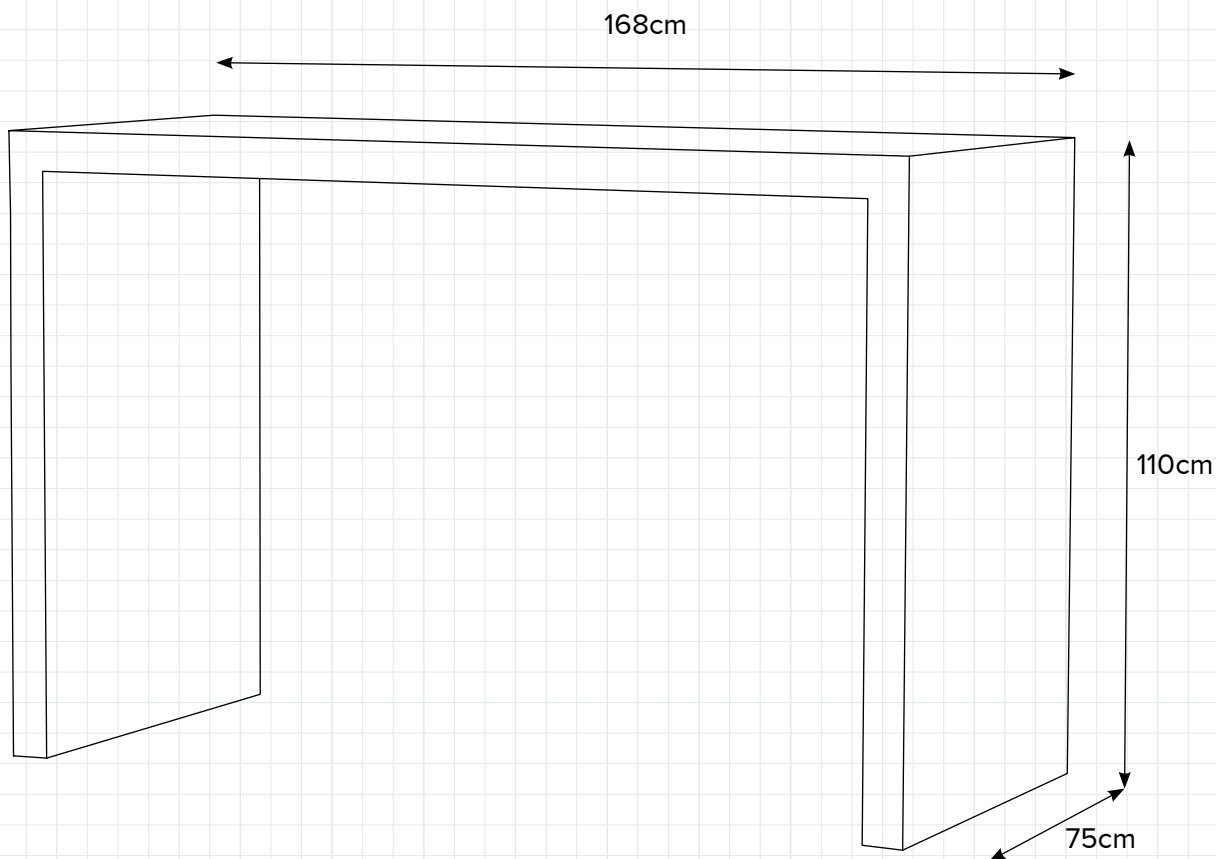

# VIADUCT

- Super modern and trendy bar outdoor leaner
- Solid, durable and robust marine grade powder coated aluminium
- Plastic feet, to protect your deck from marks
- 100% Outdoor furniture – 100% of the year
- Package includes the six stools as pictured