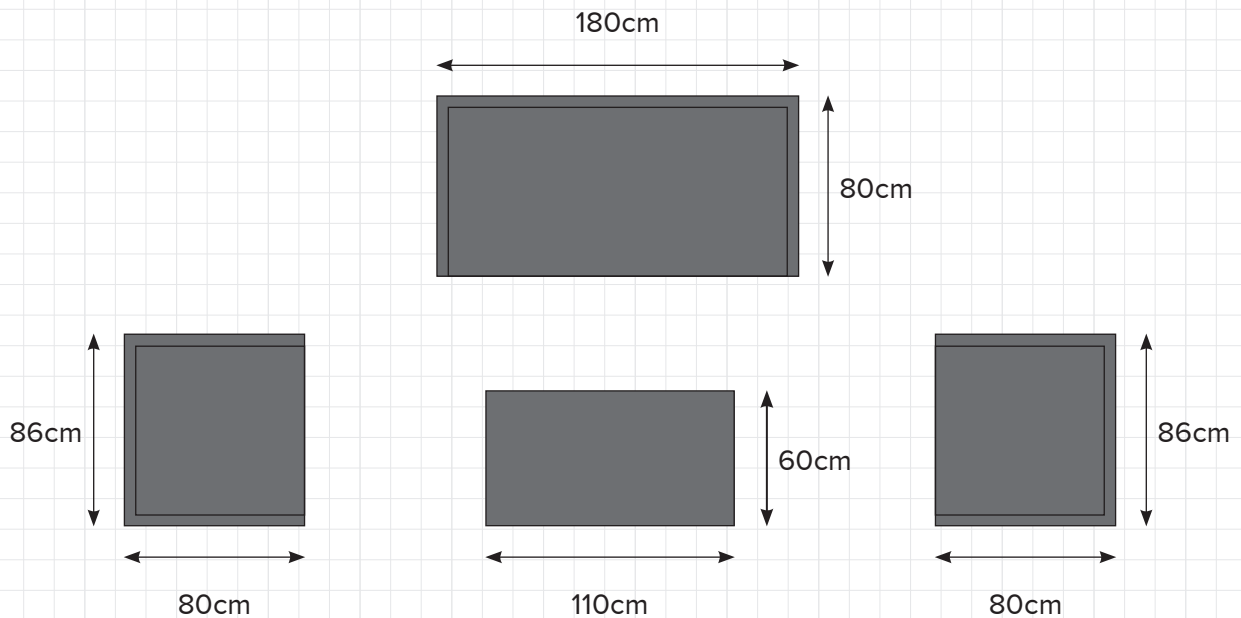

TASMAN

SOFA SET - BLACK

 DESIGN
CONCEPTS

PREMIUM OUTDOOR FURNITURE

TASMAN: SOFA SET

PLAN VIEW

VISIT OUR STORE

72 Barrys Point Road
Takapuana
Auckland