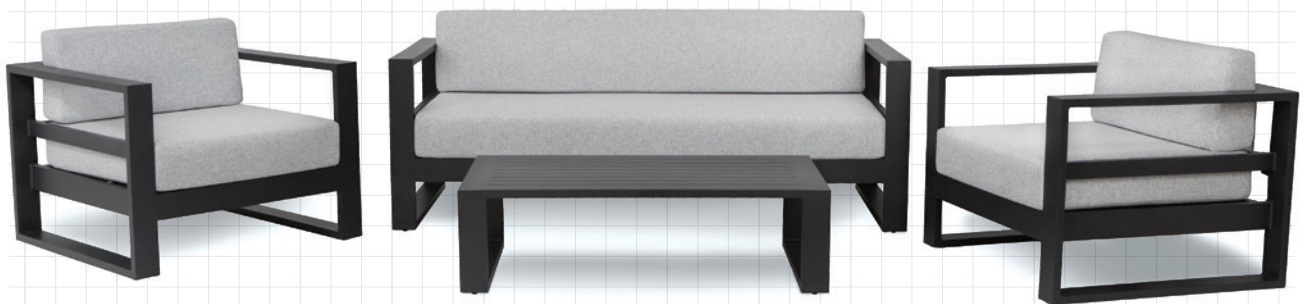

TASMAN

SOFA SET - BLACK

 DESIGN
CONCEPTS

PREMIUM OUTDOOR FURNITURE

TASMAN: SOFA SET

PLAN VIEW

VISIT OUR STORE

72 Barrys Point Road
Takapuana
Auckland

CONTACT US

0800 468 836
sales@designconcepts.co.nz
designconcepts.co.nz

 **DESIGN
CONCEPTS**
PREMIUM OUTDOOR FURNITURE

TASMAN: SOFA SET

- Belgium Designed – beautiful sleek minimalism
- Super comfortable feel with soft quick dry foam, wrapped in Sunbrella fabric
- Durable and hard wearing powder coated aluminium frame, so no rust or deterioration in years to come
- Sunbrella Fabric and Quick Dry foam are an unbeatable combination for NZ outdoors
- Matte Black frame colour with Sunbrella Sooty or Lead Chine
- 100% Outdoor furniture – 100% of the year

 **DESIGN
CONCEPTS**
PREMIUM OUTDOOR FURNITURE