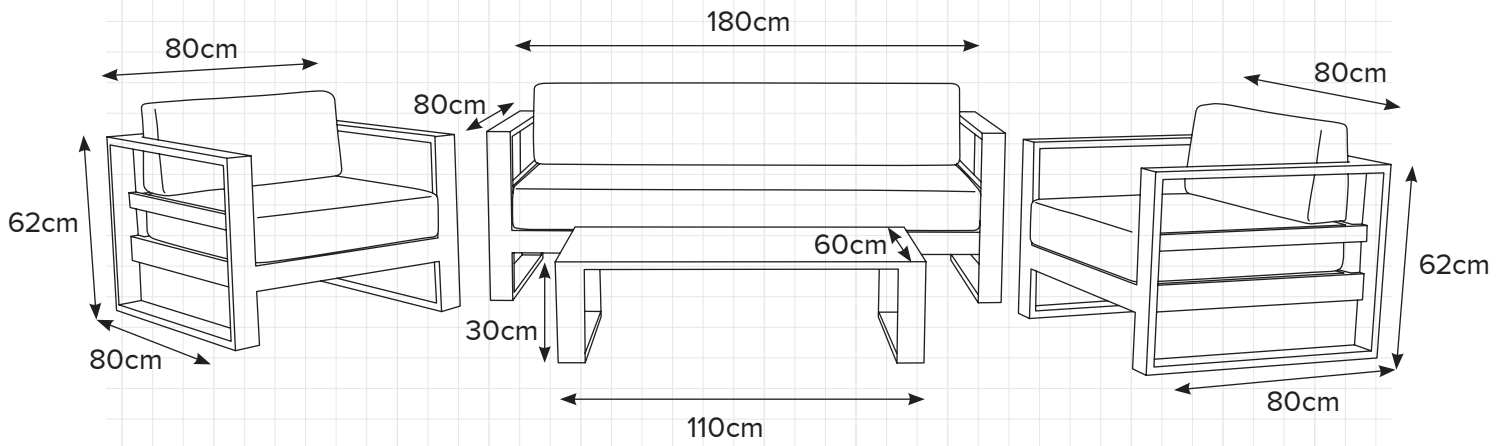

TASMAN

SOFA SET - BLACK

 DESIGN
CONCEPTS

PREMIUM OUTDOOR FURNITURE

TASMAN: SOFA SET

PLAN VIEW

VISIT OUR STORE

72 Barrys Point Road
Takapuana
Auckland