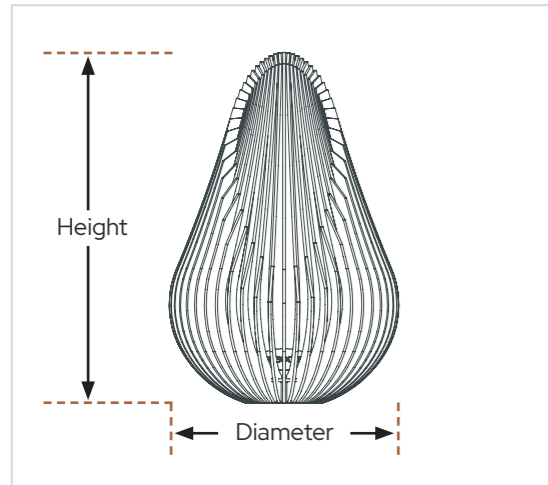

## Weather resistance

The Glowbus® Dewdrop is designed for all kinds of weather. Temperatures from -1000° C (-1768° F) to 1000° C (1832° F) are no issue at all and thanks to its robust shape and weight, it can perfectly withstand winds of up to 200 km/h (125 mph).

# Dewdrop specifications

## Dimensions and weight

<b>Dewdrop M</b>	Height	100 cm	(39.4 in)
	Diameter	65 cm	(25.6 in)
	Weight	150 kg	(330 lb)
<b>Dewdrop L</b>	Height	120 cm	(47.2 in)
	Diameter	80 cm	(31.5 in)
	Weight	220 kg	(485 lb)
<b>Dewdrop XL</b>	Height	150 cm	(59 in)
	Diameter	100 cm	(39.4 in)
	Weight	425 kg	(937 lb)