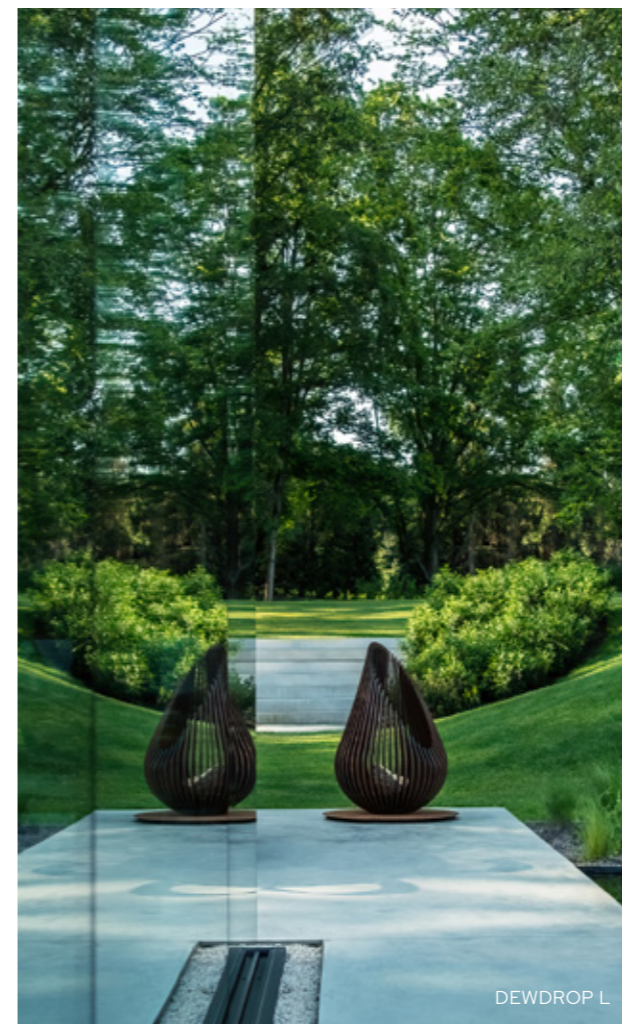

DEWDROP L

Maintenance

The Glowbus® Dewdrop requires almost no maintenance. The only thing we recommend is that you remove the ashes if you will not be using the fire sculpture for a long time.

Weather resistance

The Glowbus® Dewdrop is designed for all kinds of weather. Temperatures from -1000° C (-1768° F) to 1000° C (1832° F) are no issue at all and thanks to its robust shape and weight, it can perfectly withstand winds of up to 200 km/h (125 mph).