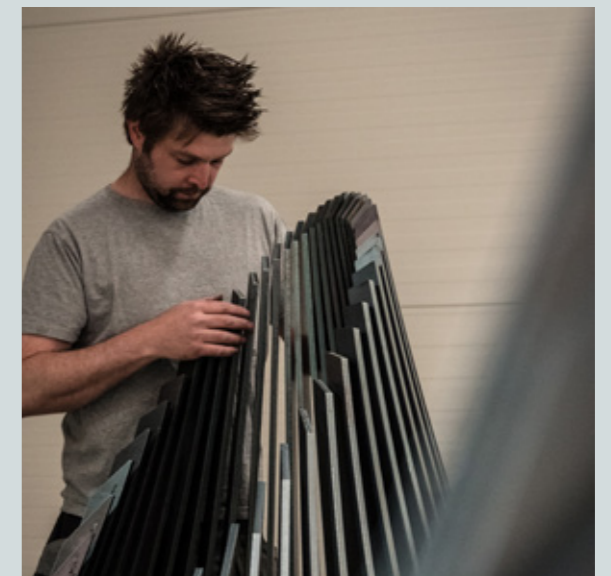

Glowbus® is durable

We resolutely choose the most durable and sustainable materials. This is the only way we can guarantee the longest possible lifespan of our collection.

We want you to be able to enjoy your Glowbus® without a worry in the world.

We have no interest in creating fire pits that rust through, fall apart or have to be replaced every few years. Our choice for corten steel ensures a lifespan eight times longer than ordinary steel. This allows us to minimise our share in the throwaway society.